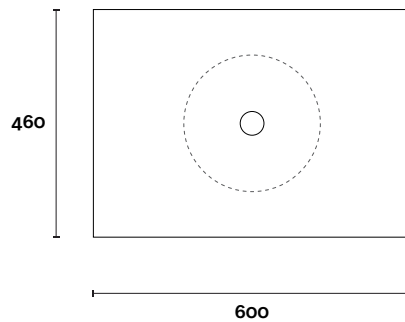

Symphony: 20mm

Timber: 30-35mm
(Above counter only)

Note:

- Stone & Timber waste centre: 300mm std (may vary depending on basin)

Plumbing allowance

PROFILE

CONFIGURATION

Wallmount

TOP

MARQUIS

Port

Port 2 750mm centre basin

Top Thickness

Caesarstone: 20mm

Dekton: 12mm

Stone Ambassador: 20mm

Vasari: 12mm

Symphony: 20mm

Timber: 30-35mm
(Above counter only)

Note:

- Stone & Timber waste centre:
375mm std (may vary depending on basin)

Plumbing allowance

PROFILE

CONFIGURATION