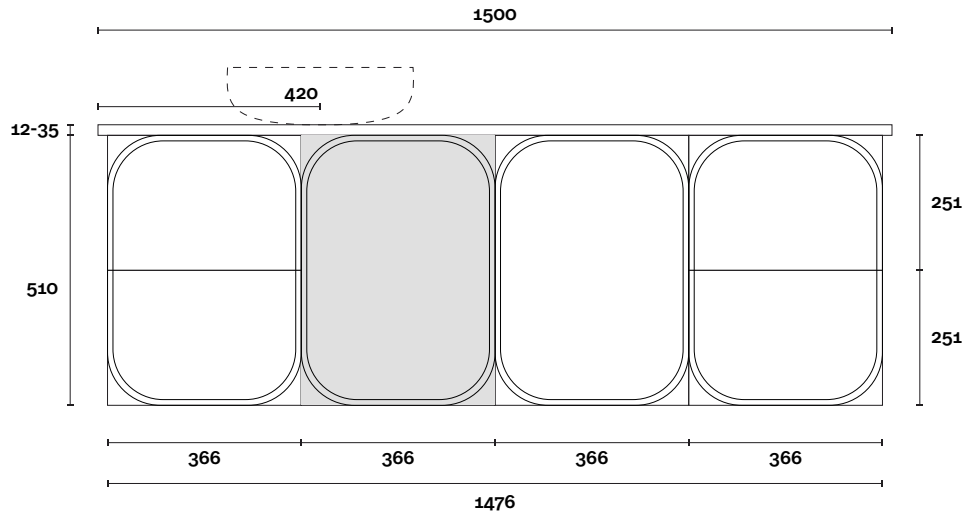

Caesarstone: 20mm

Dekton: 12mm

Stone Ambassador: 20mm

Vasari: 12mm

Symphony: 20mm

Timber: 30-35mm
(Above counter only)

Note:

- Stone & Timber waste centre:
750mm std (may vary depending on basin)

Note:

- Stone & Timber waste centre: 420mm std (may vary depending on basin)
- Available with left or right hand basin

 Plumbing allowance

PROFILE

CONFIGURATION

Wallmount

TOP

MARQUIS

Port

Port 10 1500mm double basin

Top Thickness

Caesarstone: 20mm

Dekton: 12mm

Stone Ambassador: 20mm

Vasari: 12mm

Symphony: 20mm