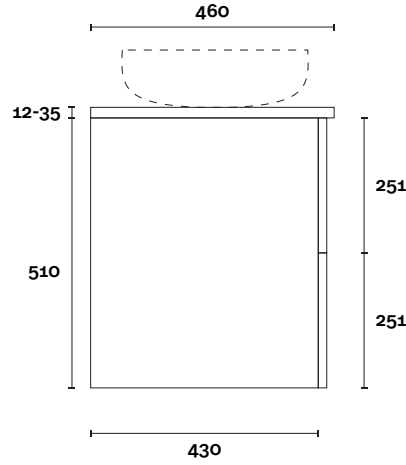

Caesarstone: 20mm

Dekton: 12mm

Stone Ambassador: 20mm

Vasari: 12mm

Symphony: 20mm

Timber: 30-35mm
(Above counter only)

Note:

- Stone & Timber waste centre:
750mm std (may vary depending on basin)

Note:

- Stone & Timber waste centre: 420mm std (may vary depending on basin)
- Available with left or right hand basin

 Plumbing allowance

PROFILE

CONFIGURATION

Wallmount

TOP

MARQUIS

Port

Port 10 1500mm double basin

Top Thickness

Caesarstone: 20mm

Dekton: 12mm

Stone Ambassador: 20mm

Vasari: 12mm

Symphony: 20mm

Timber: 30-35mm
(Above counter only)

Note:

- Stone & Timber waste centre:
420mm std (may vary depending on basin)

 Plumbing allowance

PROFILE

CONFIGURATION

Wallmount

TOP