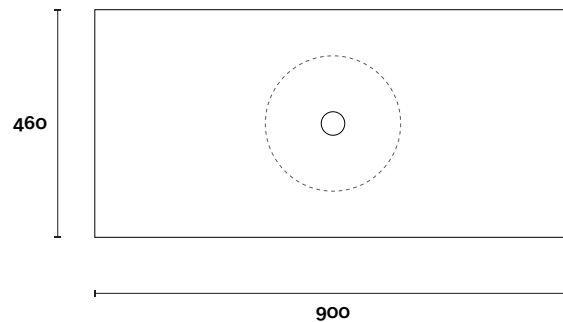

Vasari: 12mm

Symphony: 20mm

Timber: 30-35mm
(Above counter only)

Note:

- Stone & Timber waste centre:
375mm std (may vary depending on basin)

Plumbing allowance

PROFILE

CONFIGURATION

Wallmount

TOP

MARQUIS

Port

Port 3 900mm centre basin

Top Thickness

Dekton: 12mm
Symphony: 20mm
Timber: 30-35mm
(Above counter only)

Note:

• Stone & Timber waste centre:
450mm std (may vary depending on basin)

 Plumbing allowance

PROFILE

CONFIGURATION

Wallmount

TOP

MARQUIS

Port

Port 4 900mm off centre basin

Top Thickness

Caesarstone: 20mm

Dekton: 12mm

Stone Ambassador: 20mm

Vasari: 12mm

Symphony: 20mm

Timber: 30-35mm