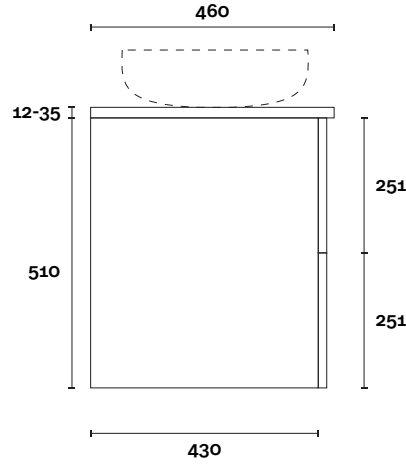

MARQUIS

Port

Port 5 1200mm centre basin

Top Thickness

Caesarstone: 20mm

Dekton: 12mm

Stone Ambassador: 20mm

Vasari: 12mm

Symphony: 20mm

Timber: 30-35mm
(Above counter only)

Note:

- Stone & Timber waste centre:
600mm std (may vary depending on basin)

Plumbing allowance

PROFILE

CONFIGURATION

Wallmount

TOP

MARQUIS

Port

Port 6 1200mm off centre basin

Top Thickness

Caesarstone: 20mm

Dekton: 12mm

Stone Ambassador: 20mm

Vasari: 12mm

Symphony: 20mm

Timber: 30-35mm

(Above counter only)

Note:

- Stone & Timber waste centre: 300mm std (may vary depending on basin)
- Available with left or right hand basin

Plumbing allowance

PROFILE