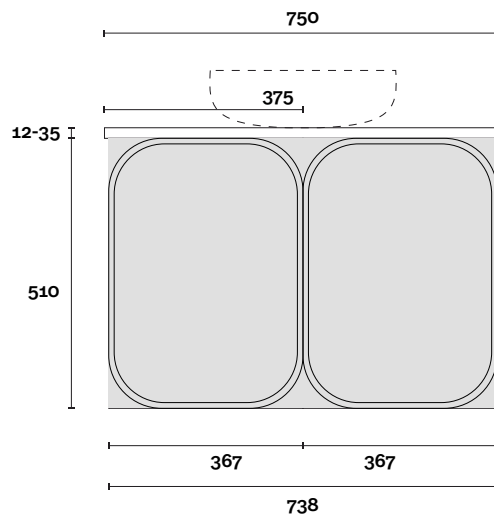

Symphony: 20mm

Timber: 30-35mm
(Above counter only)

Note:

- Stone & Timber waste centre: 300mm std (may vary depending on basin)

Plumbing allowance

PROFILE

CONFIGURATION

Wallmount

TOP

MARQUIS

Port

Port 2 750mm centre basin

Top Thickness

Caesarstone: 20mm

Dekton: 12mm

Stone Ambassador: 20mm

Vasari: 12mm

Symphony: 20mm

Timber: 30-35mm
(Above counter only)

Note:

- Stone & Timber waste centre:
375mm std (may vary depending on basin)

Plumbing allowance

PROFILE

CONFIGURATION

Wallmount

TOP

MARQUIS

Port

Port 3 900mm centre basin

Top Thickness

Dekton: 12mm
Symphony: 20mm
Timber: 30-35mm
(Above counter only)

Note: