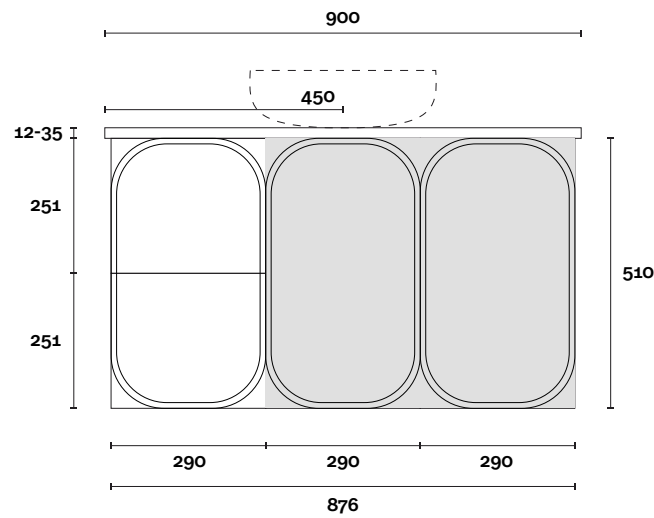

Vasari: 12mm

Symphony: 20mm

Timber: 30-35mm
(Above counter only)

Note:

- Stone & Timber waste centre:
375mm std (may vary depending on basin)

Plumbing allowance

PROFILE

CONFIGURATION

Wallmount

TOP

MARQUIS

Port

Port 3 900mm centre basin

Top Thickness

Dekton: 12mm
Symphony: 20mm
Timber: 30-35mm
(Above counter only)

Note:

• Stone & Timber waste centre:
450mm std (may vary depending on basin)

 Plumbing allowance

PROFILE

CONFIGURATION

Wallmount

TOP

MARQUIS

Port

Port 4 900mm off centre basin

Top Thickness

Caesarstone: 20mm

Dekton: 12mm

Stone Ambassador: 20mm

Vasari: 12mm

Symphony: 20mm

Timber: 30-35mm