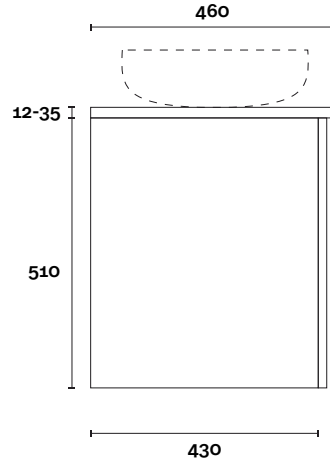

MARQUIS

Port

Port 3 900mm centre basin

Top Thickness

Dekton: 12mm
Symphony: 20mm
Timber: 30-35mm
(Above counter only)

Note:

• Stone & Timber waste centre:
450mm std (may vary depending on basin)

Plumbing allowance

PROFILE