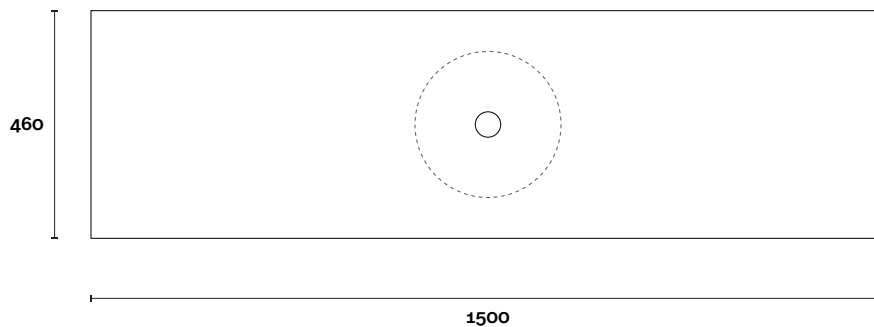

Caesarstone: 20mm

Dekton: 12mm

Stone Ambassador: 20mm

Vasari: 12mm

Symphony: 20mm

Timber: 30-35mm
(Above counter only)

Note:

- Stone & Timber waste centre:
750mm std (may vary depending on basin)

 Plumbing allowance

PROFILE

CONFIGURATION

Wallmount

TOP

MARQUIS

Port

Port 9 1500mm off centre basin