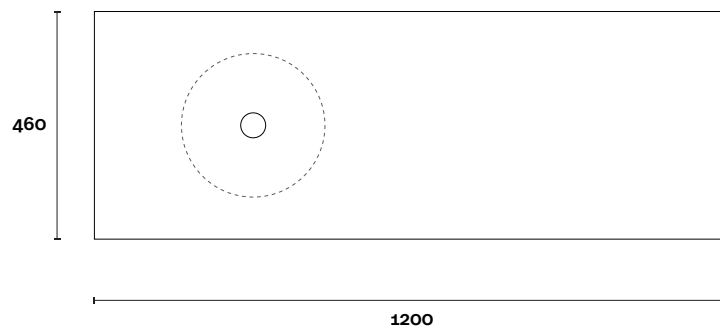

Vasari: 12mm

Symphony: 20mm

Timber: 30-35mm

(Above counter only)

Note:

- Stone & Timber waste centre: 300mm std (may vary depending on basin)
- Available with left or right hand basin

Plumbing allowance

PROFILE

CONFIGURATION

Wallmount

TOP

MARQUIS

Port

Port 7 1200mm double basin

Top Thickness

Caesarstone: 20mm