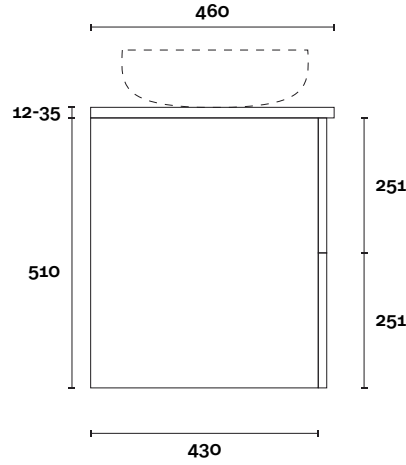

MARQUIS

Port

Port 8 1500mm centre basin

Top Thickness

Caesarstone: 20mm

Dekton: 12mm

Stone Ambassador: 20mm

Vasari: 12mm

Symphony: 20mm

Timber: 30-35mm
(Above counter only)

Note:

- Stone & Timber waste centre:
  750mm std (may vary depending on basin)

Plumbing allowance

PROFILE