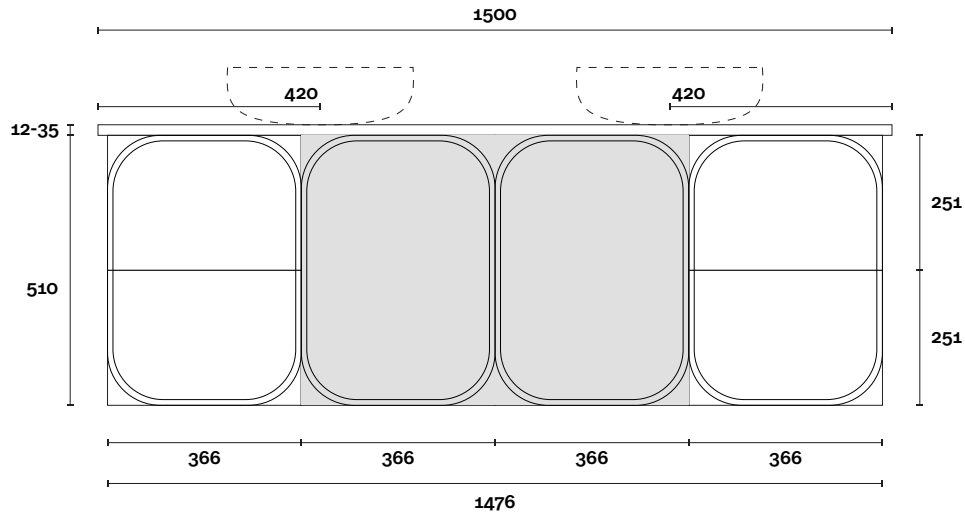

Port

Port 10 1500mm double basin

Top Thickness

Caesarstone: 20mm

Dekton: 12mm

Stone Ambassador: 20mm

Vasari: 12mm

Symphony: 20mm

Timber: 30-35mm
(Above counter only)

Note:

- Stone & Timber waste centre:
420mm std (may vary depending on basin)

 Plumbing allowance

PROFILE

CONFIGURATION

Wallmount

TOP