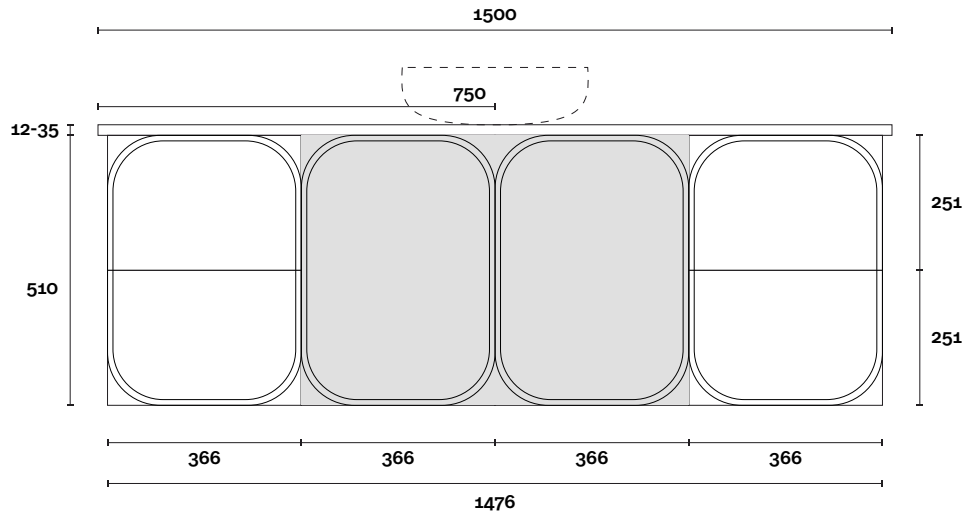

Dekton: 12mm

Stone Ambassador: 20mm

Vasari: 12mm

Symphony: 20mm

Timber: 30-35mm
(Above counter only)

Note:

- Stone & Timber waste centre:
300mm std (may vary depending on basin)

Plumbing allowance

PROFILE

CONFIGURATION

Wallmount

TOP

MARQUIS

Port

Port 8 1500mm centre basin

Top Thickness

Caesarstone: 20mm

Dekton: 12mm

Stone Ambassador: 20mm

Vasari: 12mm

Symphony: 20mm

Timber: 30-35mm
(Above counter only)

Note:

- Stone & Timber waste centre:
750mm std (may vary depending on basin)

 Plumbing allowance

PROFILE

CONFIGURATION

Wallmount

TOP

MARQUIS

Port

Port 9 1500mm off centre basin