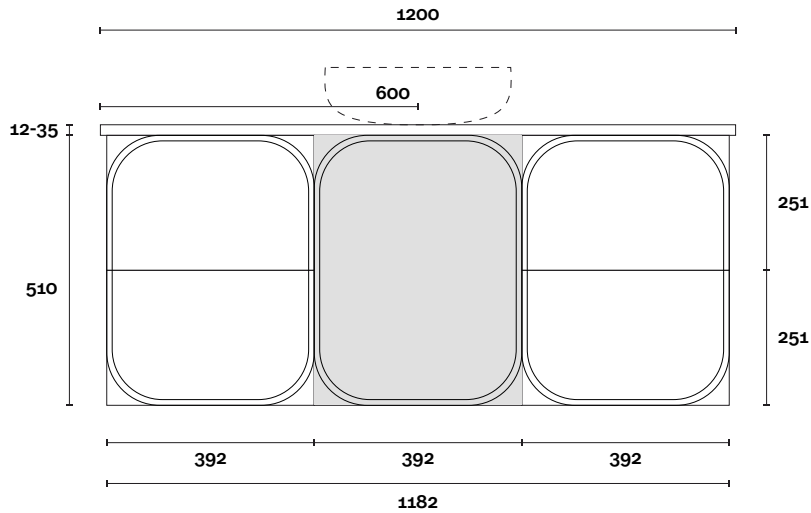

MARQUIS

Port

Port 5 1200mm centre basin

Top Thickness

Caesarstone: 20mm

Dekton: 12mm

Stone Ambassador: 20mm

Vasari: 12mm

Symphony: 20mm

Timber: 30-35mm
(Above counter only)

Note:

- Stone & Timber waste centre:
600mm std (may vary depending on basin)

Plumbing allowance

PROFILE

CONFIGURATION

Wallmount

TOP

MARQUIS

Port

Port 6 1200mm off centre basin

Top Thickness

Caesarstone: 20mm

Dekton: 12mm

Stone Ambassador: 20mm

Vasari: 12mm

Symphony: 20mm

Timber: 30-35mm

(Above counter only)

Note:

- Stone & Timber waste centre: 300mm std (may vary depending on basin)
- Available with left or right hand basin

Plumbing allowance

PROFILE