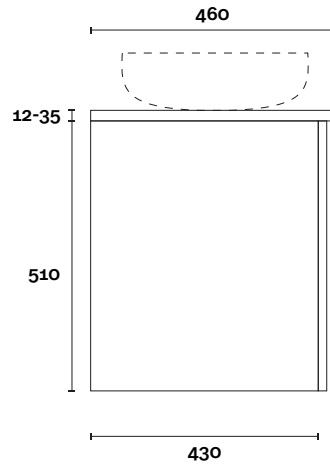

Symphony: 20mm

Timber: 30-35mm
(Above counter only)

Note:

- Stone & Timber waste centre: 300mm std (may vary depending on basin)

Plumbing allowance

PROFILE

CONFIGURATION

Wallmount

TOP

MARQUIS

Port

Port 2 750mm centre basin

Top Thickness

Caesarstone: 20mm

Dekton: 12mm

Stone Ambassador: 20mm

Vasari: 12mm

Symphony: 20mm

Timber: 30-35mm
(Above counter only)

Note:

- Stone & Timber waste centre:
375mm std (may vary depending on basin)

Plumbing allowance

PROFILE

CONFIGURATION

Wallmount

TOP

MARQUIS

Port

Port 3 900mm centre basin

Top Thickness

Dekton: 12mm
Symphony: 20mm
Timber: 30-35mm
(Above counter only)

Note: