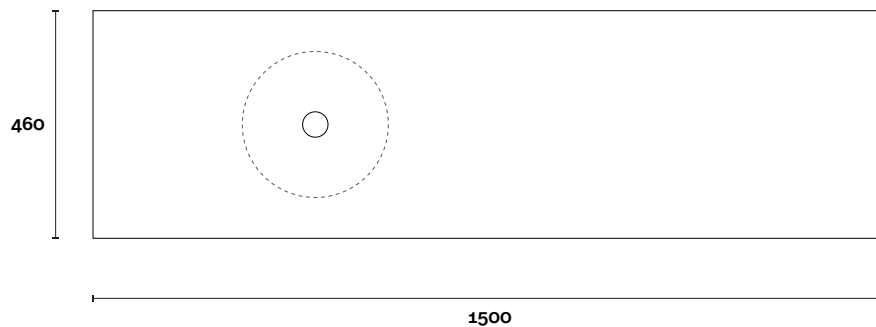

MARQUIS

Port

Port 9 1500mm off centre basin

Top Thickness

Caesarstone: 20mm

Dekton: 12mm

Stone Ambassador: 20mm

Vasari: 12mm

Symphony: 20mm

Timber: 30-35mm

(Above counter only)

Note:

- Stone & Timber waste centre: 420mm std (may vary depending on basin)
- Available with left or right hand basin

Plumbing allowance

PROFILE

CONFIGURATION

Wallmount

TOP