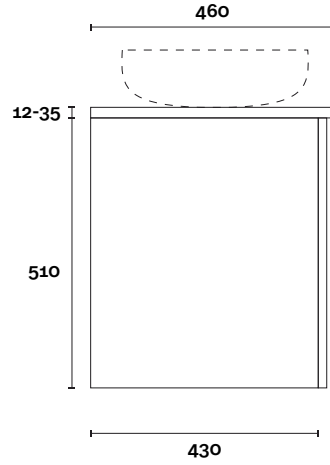

MARQUIS

Port

Port 1 600mm centre basin

Top Thickness

Caesarstone: 20mm

Dekton: 12mm

Stone Ambassador: 20mm

Vasari: 12mm

Symphony: 20mm

Timber: 30-35mm
(Above counter only)

Note:

- Stone & Timber waste centre: 300mm std (may vary depending on basin)

Plumbing allowance

PROFILE

CONFIGURATION

Wallmount

TOP

MARQUIS

Port

Port 2 750mm centre basin

Top Thickness

Caesarstone: 20mm

Dekton: 12mm

Stone Ambassador: 20mm

Vasari: 12mm

Symphony: 20mm

Timber: 30-35mm
(Above counter only)

Note:

- Stone & Timber waste centre:
375mm std (may vary depending on basin)

Plumbing allowance

PROFILE

CONFIGURATION