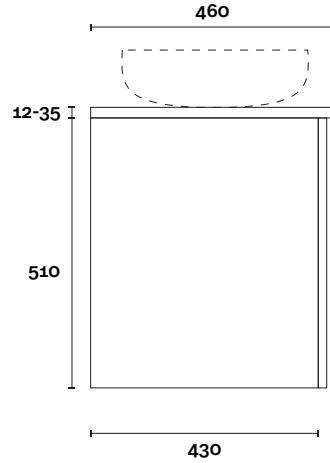

Vasari: 12mm

Symphony: 20mm

Timber: 30-35mm
(Above counter only)

Note:

- Stone & Timber waste centre:
375mm std (may vary depending on basin)

Plumbing allowance

PROFILE

CONFIGURATION

Port 4 900mm off centre basin

Top Thickness

Caesarstone: 20mm

Dekton: 12mm

Stone Ambassador: 20mm

Vasari: 12mm

Symphony: 20mm

Timber: 30-35mm

(Above counter only)

Note:

- Stone & Timber waste centre: 300mm std (may vary depending on basin)
- Available with left or right hand basin

Plumbing allowance

PROFILE

CONFIGURATION

Wallmount

TOP

MARQUIS

Port

Port 5 1200mm centre basin

Top Thickness

Caesarstone: 20mm

Dekton: 12mm

Stone Ambassador: 20mm

Vasari: 12mm