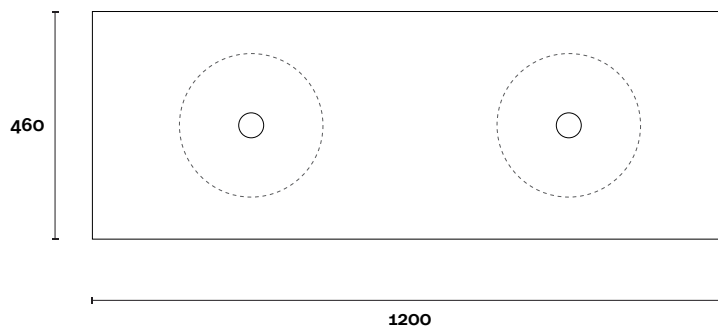

Dekton: 12mm

Stone Ambassador: 20mm

Vasari: 12mm

Symphony: 20mm

Timber: 30-35mm
(Above counter only)

Note:

- Stone & Timber waste centre:
300mm std (may vary depending on basin)

Plumbing allowance

PROFILE

CONFIGURATION

Wallmount

TOP

MARQUIS

Port

Port 8 1500mm centre basin

Top Thickness

Caesarstone: 20mm

Dekton: 12mm

Stone Ambassador: 20mm

Vasari: 12mm

Symphony: 20mm

Timber: 30-35mm
(Above counter only)

Note:

- Stone & Timber waste centre:
750mm std (may vary depending on basin)