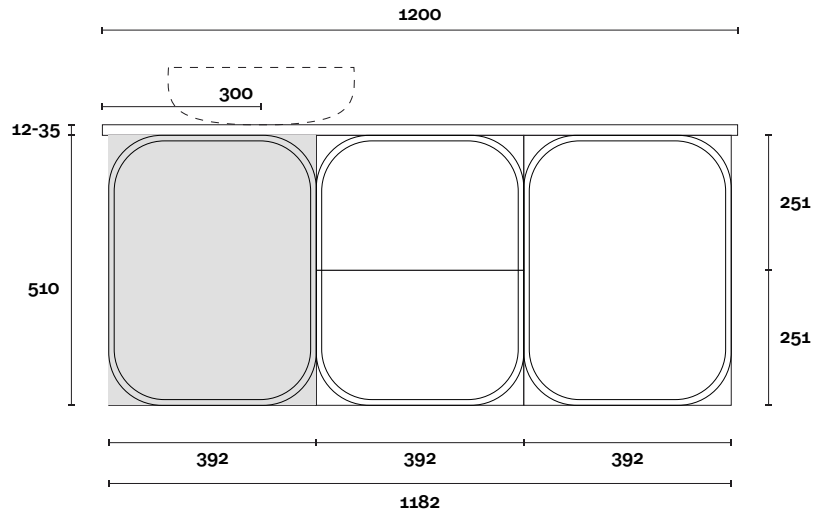

TOP

MARQUIS

Port

Port 6 1200mm off centre basin

Top Thickness

Caesarstone: 20mm

Dekton: 12mm

Stone Ambassador: 20mm

Vasari: 12mm

Symphony: 20mm

Timber: 30-35mm

(Above counter only)

Note:

- Stone & Timber waste centre: 300mm std (may vary depending on basin)
- Available with left or right hand basin

Plumbing allowance

PROFILE

CONFIGURATION

Wallmount

TOP

MARQUIS

Port

Port 7 1200mm double basin

Top Thickness

Caesarstone: 20mm

Dekton: 12mm

Stone Ambassador: 20mm

Vasari: 12mm

Symphony: 20mm

Timber: 30-35mm
(Above counter only)

Note:

- Stone & Timber waste centre:
300mm std (may vary depending on basin)

Plumbing allowance