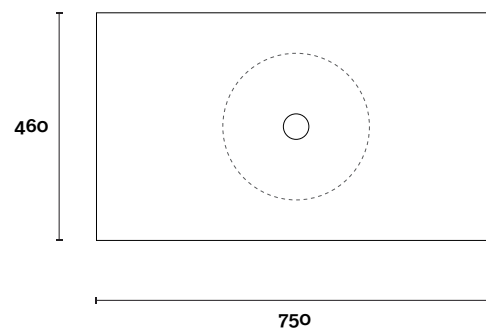

Symphony: 20mm

Timber: 30-35mm
(Above counter only)

Note:

- Stone & Timber waste centre: 300mm std (may vary depending on basin)

Plumbing allowance

PROFILE

CONFIGURATION

Wallmount

TOP

MARQUIS

Port

Port 2 750mm centre basin

Top Thickness

Caesarstone: 20mm

Dekton: 12mm

Stone Ambassador: 20mm

Vasari: 12mm

Symphony: 20mm

Timber: 30-35mm
(Above counter only)

Note:

- Stone & Timber waste centre:
375mm std (may vary depending on basin)

Plumbing allowance

PROFILE

CONFIGURATION

Wallmount

TOP

MARQUIS

Port

Port 3 900mm centre basin

Top Thickness

Dekton: 12mm
Symphony: 20mm
Timber: 30-35mm
(Above counter only)

Note: