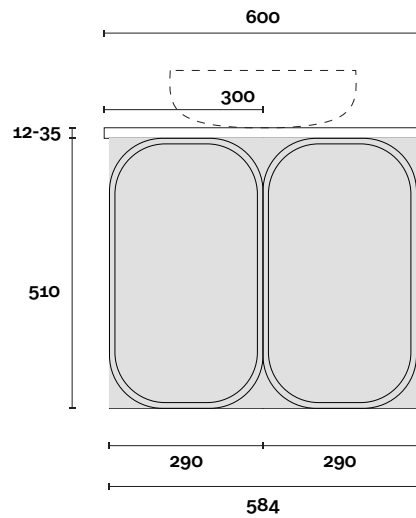

MARQUIS

Port

Port 1 600mm centre basin

Top Thickness

Caesarstone: 20mm

Dekton: 12mm

Stone Ambassador: 20mm

Vasari: 12mm

Symphony: 20mm

Timber: 30-35mm
(Above counter only)

Note:

- Stone & Timber waste centre: 300mm std (may vary depending on basin)

Plumbing allowance

PROFILE

CONFIGURATION

Wallmount

TOP

MARQUIS

Port

Port 2 750mm centre basin

Top Thickness

Caesarstone: 20mm

Dekton: 12mm

Stone Ambassador: 20mm

Vasari: 12mm

Symphony: 20mm

Timber: 30-35mm
(Above counter only)

Note:

- Stone & Timber waste centre:
375mm std (may vary depending on basin)

Plumbing allowance

PROFILE

CONFIGURATION