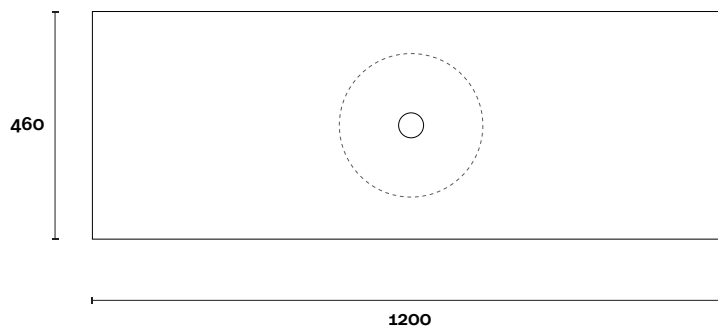

MARQUIS

Port

Port 5 1200mm centre basin

Top Thickness

Caesarstone: 20mm

Dekton: 12mm

Stone Ambassador: 20mm

Vasari: 12mm

Symphony: 20mm

Timber: 30-35mm
(Above counter only)

Note:

- Stone & Timber waste centre:
600mm std (may vary depending on basin)

Plumbing allowance

PROFILE

CONFIGURATION

Wallmount

TOP

MARQUIS

Port

Port 6 1200mm off centre basin

Top Thickness

Caesarstone: 20mm

Dekton: 12mm

Stone Ambassador: 20mm