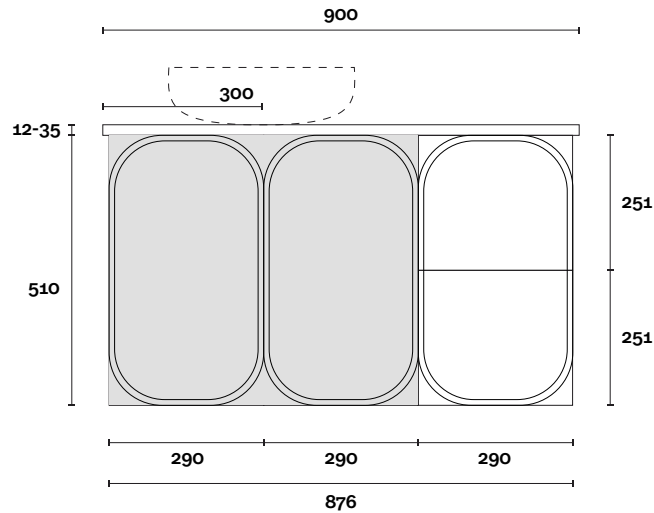

Vasari: 12mm

Symphony: 20mm

Timber: 30-35mm
(Above counter only)

Note:

- Stone & Timber waste centre:
375mm std (may vary depending on basin)

Plumbing allowance

PROFILE

CONFIGURATION

Port 4 900mm off centre basin

Top Thickness

Caesarstone: 20mm

Dekton: 12mm

Stone Ambassador: 20mm

Vasari: 12mm

Symphony: 20mm

Timber: 30-35mm

(Above counter only)

Note:

- Stone & Timber waste centre: 300mm std (may vary depending on basin)
- Available with left or right hand basin

Plumbing allowance

PROFILE

CONFIGURATION

Wallmount

TOP

MARQUIS

Port

Port 5 1200mm centre basin

Top Thickness

Caesarstone: 20mm

Dekton: 12mm

Stone Ambassador: 20mm

Vasari: 12mm