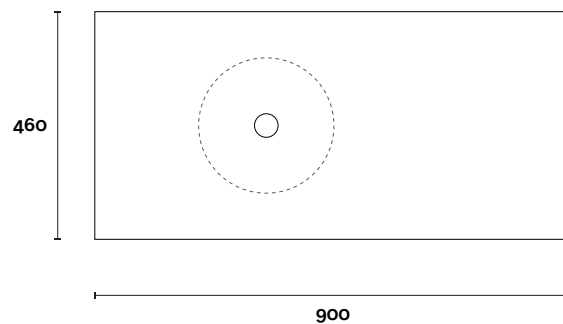

Port 4 900mm off centre basin

Top Thickness

Caesarstone: 20mm

Dekton: 12mm

Stone Ambassador: 20mm

Vasari: 12mm

Symphony: 20mm

Timber: 30-35mm

(Above counter only)

Note:

- Stone & Timber waste centre: 300mm std (may vary depending on basin)
- Available with left or right hand basin

Plumbing allowance

PROFILE

CONFIGURATION

Wallmount

TOP

MARQUIS

Port

Port 5 1200mm centre basin

Top Thickness

Caesarstone: 20mm

Dekton: 12mm

Stone Ambassador: 20mm

Vasari: 12mm