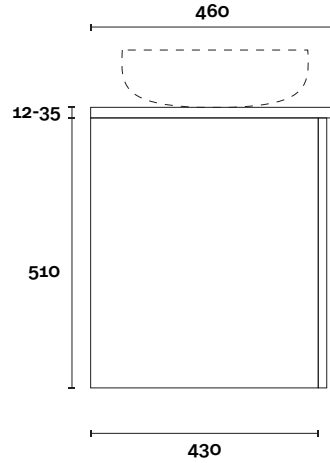

Vasari: 12mm

Symphony: 20mm

Timber: 30-35mm

(Above counter only)

Note:

- Stone & Timber waste centre: 300mm std (may vary depending on basin)
- Available with left or right hand basin

Plumbing allowance

PROFILE

CONFIGURATION

Wallmount

TOP

MARQUIS

Port

Port 7 1200mm double basin

Top Thickness

Caesarstone: 20mm

Dekton: 12mm

Stone Ambassador: 20mm

Vasari: 12mm

Symphony: 20mm

Timber: 30-35mm
(Above counter only)

Note:

- Stone & Timber waste centre:
300mm std (may vary depending on basin)

Plumbing allowance

PROFILE

CONFIGURATION

Wallmount

TOP

MARQUIS

Port

Port 8 1500mm centre basin

Top Thickness