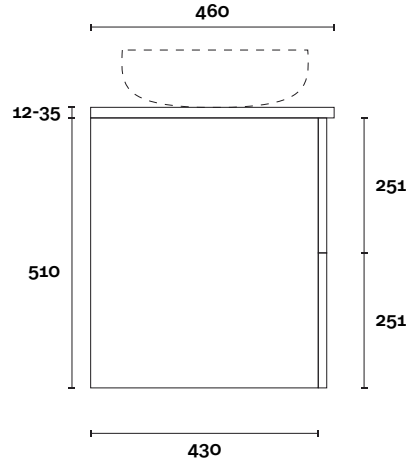

Caesarstone: 20mm

Dekton: 12mm

Stone Ambassador: 20mm

Vasari: 12mm

Symphony: 20mm

Timber: 30-35mm
(Above counter only)

Note:

- Stone & Timber waste centre:
750mm std (may vary depending on basin)

Top Thickness

Caesarstone: 20mm

Dekton: 12mm

Stone Ambassador: 20mm

Vasari: 12mm

Symphony: 20mm

Timber: 30-35mm

(Above counter only)

Note:

- Stone & Timber waste centre: 420mm std (may vary depending on basin)
- Available with left or right hand basin

 Plumbing allowance

PROFILE

CONFIGURATION

Wallmount

TOP

MARQUIS

Port

Port 10 1500mm double basin

Top Thickness

Caesarstone: 20mm

Dekton: 12mm

Stone Ambassador: 20mm

Vasari: 12mm

Symphony: 20mm