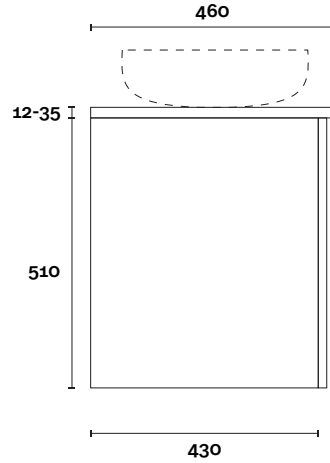

TOP

MARQUIS

Port

Port 6 1200mm off centre basin

Top Thickness

Caesarstone: 20mm

Dekton: 12mm

Stone Ambassador: 20mm

Vasari: 12mm

Symphony: 20mm

Timber: 30-35mm

(Above counter only)

Note:

- Stone & Timber waste centre: 300mm std (may vary depending on basin)
- Available with left or right hand basin

Plumbing allowance

PROFILE

CONFIGURATION

Wallmount

TOP

MARQUIS

Port

Port 7 1200mm double basin

Top Thickness

Caesarstone: 20mm

Dekton: 12mm

Stone Ambassador: 20mm

Vasari: 12mm

Symphony: 20mm

Timber: 30-35mm
(Above counter only)

Note:

- Stone & Timber waste centre:
300mm std (may vary depending on basin)

Plumbing allowance