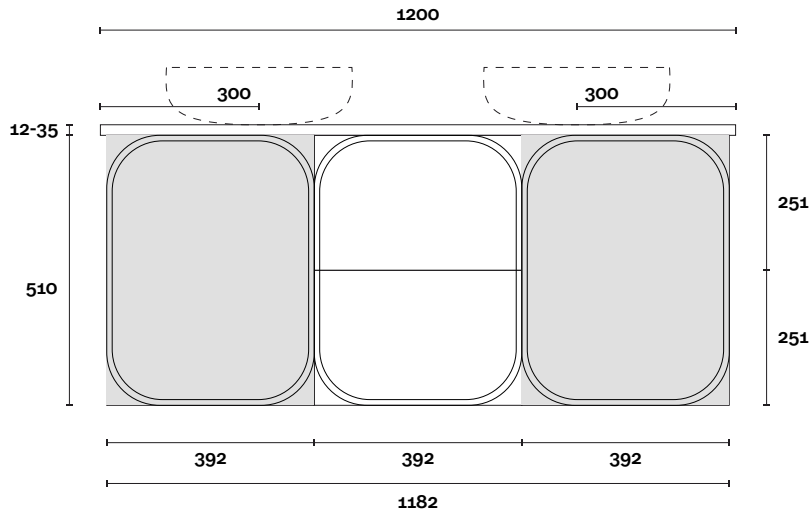

Vasari: 12mm

Symphony: 20mm

Timber: 30-35mm

(Above counter only)

Note:

- Stone & Timber waste centre: 300mm std (may vary depending on basin)
- Available with left or right hand basin

Plumbing allowance

PROFILE

CONFIGURATION

Wallmount

TOP

MARQUIS

Port

Port 7 1200mm double basin

Top Thickness

Caesarstone: 20mm

Dekton: 12mm

Stone Ambassador: 20mm

Vasari: 12mm

Symphony: 20mm

Timber: 30-35mm
(Above counter only)

Note:

- Stone & Timber waste centre:
300mm std (may vary depending on basin)

Plumbing allowance

PROFILE

CONFIGURATION

Wallmount

TOP

MARQUIS

Port

Port 8 1500mm centre basin

Top Thickness