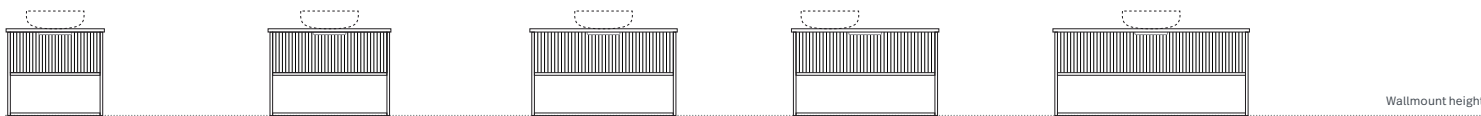

### 1 CONFIGURATIONS Standard features: soft close drawers

- Merewether 1**  
600mm centre basin
- Merewether 2**  
750mm centre basin
- Merewether 3**  
900mm centre basin
- Merewether 4**  
900mm off centre basin
- Merewether 5**  
1200mm centre basin

- Merewether 6**  
1200mm off centre basin
- Merewether 7**  
1200mm double basin
- Merewether 8**  
1500mm centre basin
- Merewether 9**  
1500mm off centre basin

- Merewether 11**  
1500mm double basin
- Merewether 10**  
1800mm centre basin
- Merewether 12**  
1800mm off centre basin
- Merewether 13**  
1800mm double basin