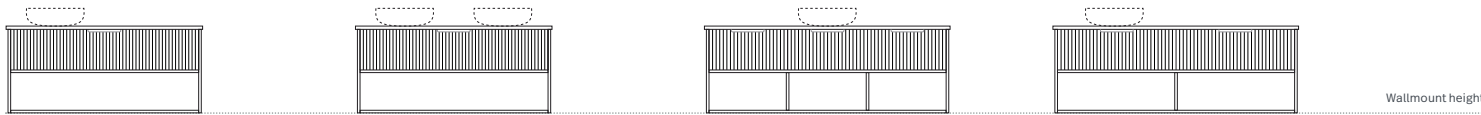

### 1 CONFIGURATIONS Standard features: soft close drawers

- Merewether 1**  
600mm centre basin
- Merewether 2**  
750mm centre basin
- Merewether 3**  
900mm centre basin
- Merewether 4**  
900mm off centre basin
- Merewether 5**  
1200mm centre basin

- Merewether 6**  
1200mm off centre basin
- Merewether 7**  
1200mm double basin
- Merewether 8**  
1500mm centre basin
- Merewether 9**  
1500mm off centre basin

- Merewether 11**  
1500mm double basin
- Merewether 10**  
1800mm centre basin
- Merewether 12**  
1800mm off centre basin
- Merewether 13**  
1800mm double basin