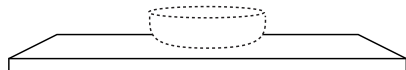

Top finish

- ☐ **Symphony colour** _____
- ☐ **Caesarstone colour** _____
- ☐ **Stone Ambassador colour** _____
- ☐ **Vasari colour** _____
- ☐ **Dekton colour** _____
- ☐ **Timber colour** _____

Marquis above counter basin range

☐ Basin name _____

Additional info _____

Customer signature _____

Date _____

Production commences within 24 hours of order placement. Cancellations or changes to orders after 24 hours will incur charges.

Latest version: 16/06/2023