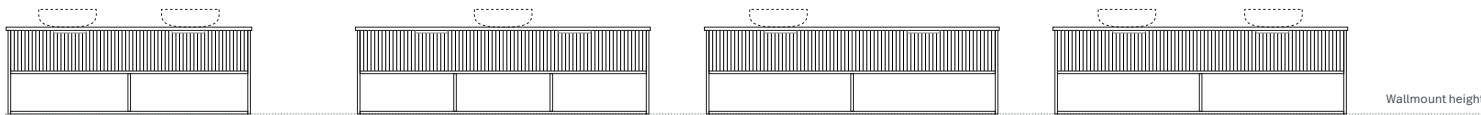

### 1 CONFIGURATIONS Standard features: soft close drawers

- Merewether 1**  
600mm centre basin
- Merewether 2**  
750mm centre basin
- Merewether 3**  
900mm centre basin
- Merewether 4**  
900mm off centre basin
- Merewether 5**  
1200mm centre basin

- Merewether 6**  
1200mm off centre basin
- Merewether 7**  
1200mm double basin
- Merewether 8**  
1500mm centre basin
- Merewether 9**  
1500mm off centre basin

- Merewether 11**  
1500mm double basin
- Merewether 10**  
1800mm centre basin
- Merewether 12**  
1800mm off centre basin
- Merewether 13**  
1800mm double basin