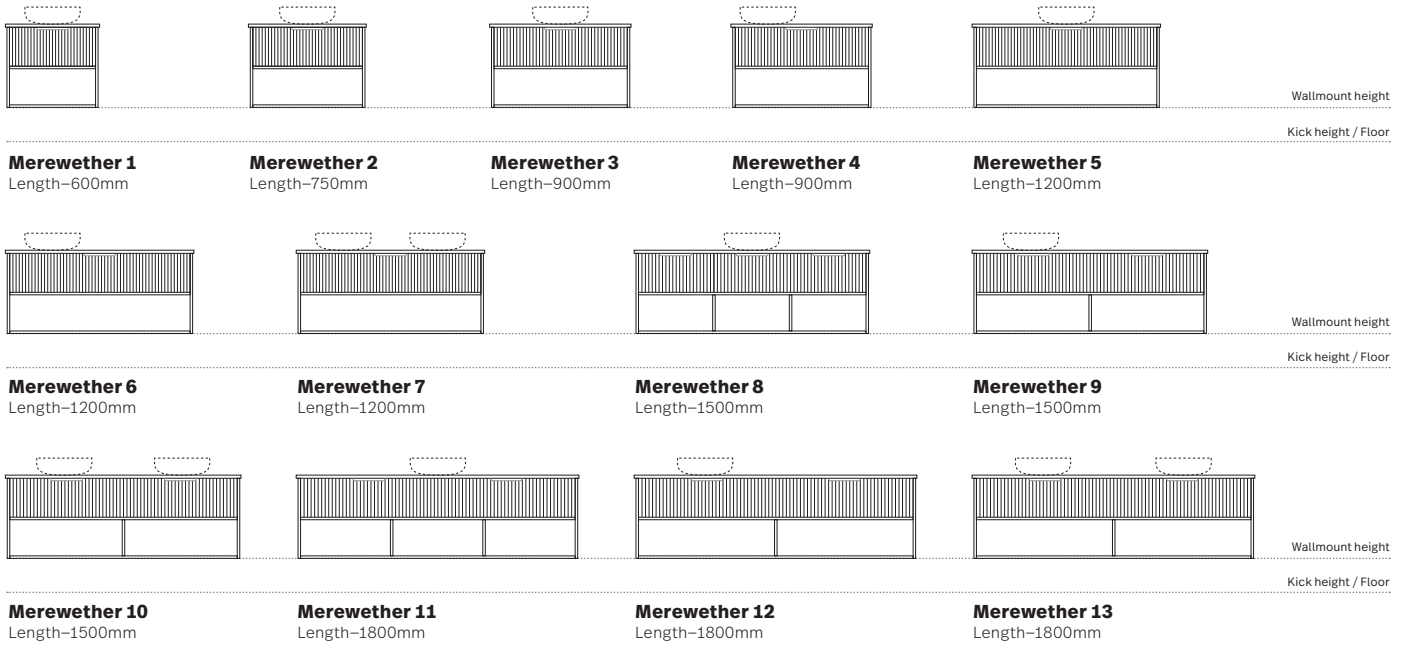

MEREWETHER 5 ①

- 1200mm
- Symphony Blanco top
- Coastal Oak
- Paco White Matte basin
- Brushed brass top pull handles

\$2,424 RRP (as shown)

900MM ORBIT MIRROR ②

\$695 RRP (as shown)

This sleek bathroom vanity includes a thermolaminated fluted drawer and open shelf, combining style and storage in one. The open shelf is a practical and versatile feature, providing a convenient space to display decorative items or store frequently used items within easy reach.

CABINET FINISH

- 12 thermolaminate colours only

OPTIONS AVAILABLE

- Wallmount only
- Your choice of top pull handle (for the full range visit marquis.com.au/handles-legs)

CONFIGURATIONS

Depth: 460mm | Wallmount height: 510mm

PRICE LIST		Above counter Marquis above counter basins		
		Symphony	Dekton / Vasari /Caesarstone / Stone Ambassador	Timber
Merewether 1 600mm centre basin	Wallmount 1 drawer	\$1,726	\$2,243	\$440
Merewether 2 750mm centre basin	Wallmount 1 drawer	\$1,849	\$2,404	\$440
Merewether 3 900mm centre basin	Wallmount 1 drawer	\$1,952	\$2,538	\$440
Merewether 4 900mm off centre basin	Wallmount 1 drawer	\$1,952	\$2,538	\$440
Merewether 5 1200mm centre basin	Wallmount 1 drawer	\$2,424	\$3,152	\$440
Merewether 6 1200mm off centre basin	Wallmount 1 drawer	\$2,424	\$3,152	\$440
Merewether 7 1200mm double basin	Wallmount 1 drawer	\$2,674	\$3,477	\$440
Merewether 8 1500mm centre basin	Wallmount 2 drawer	\$3,201	\$4,162	\$490
Merewether 9 1500mm off centre basin	Wallmount 2 drawer	\$3,201	\$4,162	\$490
Merewether 10 1500mm double basin	Wallmount 2 drawer	\$3,451	\$4,487	\$490
Merewether 11 1800mm centre basin	Wallmount 2 drawer	\$3,619	\$4,704	\$490
Merewether 12 1800mm off centre basin	Wallmount 2 drawer	\$3,619	\$4,704	\$490
Merewether 13 1800mm double basin	Wallmount 2 drawer	\$3,869	\$5,029	\$490