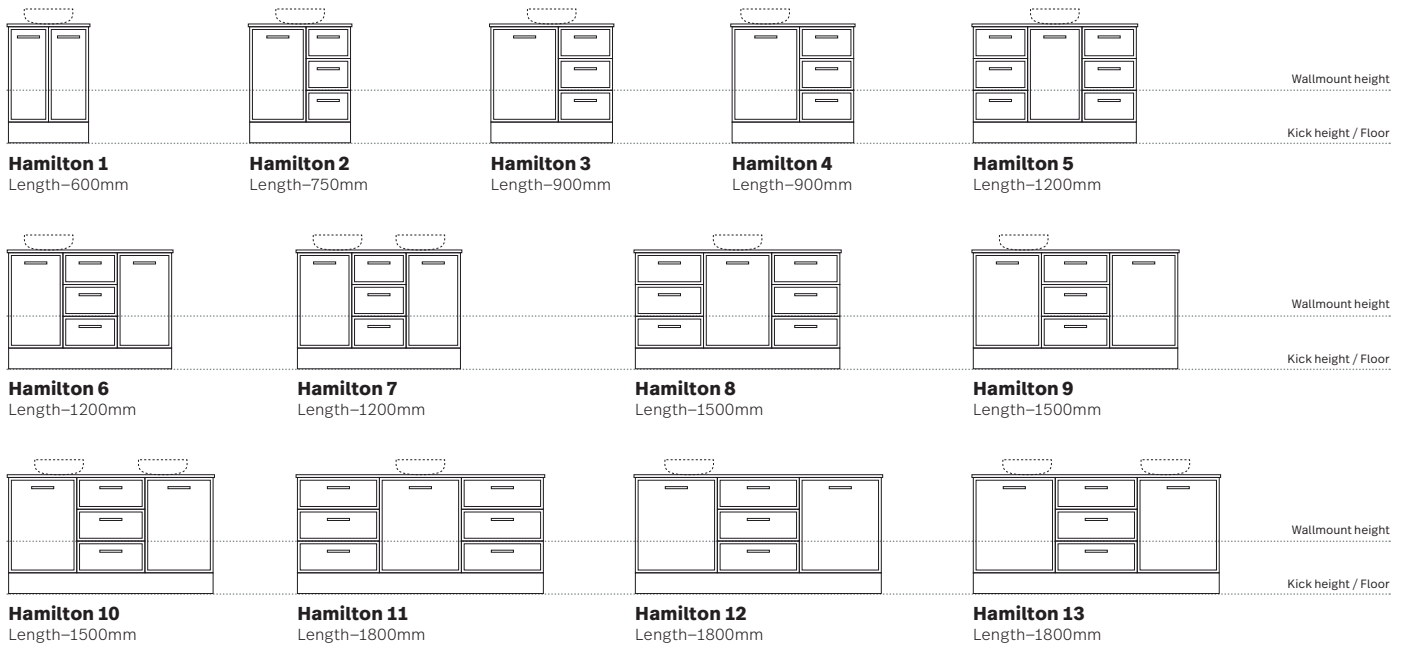

CONFIGURATIONS

Depth: 460mm | Wallmount height: 510mm | Kick: 840mm

PRICE LIST		Above counter Marquis above counter basins			Optional Extras	
		Symphony	Dekton / Vasari/ Caesarstone / Stone Ambassador	Timber		Legs (surcharge)
Hamilton 1 600mm centre basin	Wallmount - 2 door	$1,664	$2,163	$2,496	-	
	Kick - 2 door	$1,664	$2,163	$2,496	$150	
Hamilton 2 750mm centre basin	Wallmount - 1 door 2 drawer	$1,891	$2,458	$2,836	-	
	Kick - 1 door 3 drawer	$1,891	$2,458	$2,836	$150	
Hamilton 3 900mm centre basin	Wallmount - 2 door 2 drawer	$1,996	$2,594	$2,993	-	
	Kick - 2 door 3 drawer	$2,146	$2,744	$3,143	$150	
Hamilton 4 900mm off centre basin	Wallmount - 1 door 2 drawer	$1,996	$2,594	$2,993	-	
	Kick - 1 door 3 drawer	$2,146	$2,744	$3,143	$150	
Hamilton 5 1200mm centre basin	Wallmount - 1 door 4 drawer	$2,478	$3,222	$3,717	-	
	Kick - 1 door 6 drawer	$2,628	$3,372	$3,867	$150	
Hamilton 6 1200mm off centre basin	Wallmount - 2 door 2 drawer	$2,478	$3,222	$3,717	-	
	Kick - 2 door 3 drawer	$2,628	$3,372	$3,867	$150	
Hamilton 7 1200mm double basin	Wallmount - 2 door 2 drawer	$2,878	$3,622	$4,117	-	
	Kick - 2 door 3 drawer	$3,028	$3,772	$4,267	$150	
Hamilton 8 1500mm centre basin	Wallmount - 1 door 4 drawer	$3,278	$4,261	$4,917	-	
	Kick - 1 door 6 drawer	$3,428	$4,411	$5,067	$225	
Hamilton 9 1500mm off centre basin	Wallmount - 2 door 2 drawer	$3,278	$4,261	$4,917	-	
	Kick - 2 door 3 drawer	$3,428	$4,411	$5,067	$225	
Hamilton 10 1500mm double basin	Wallmount - 2 door 2 drawer	$3,528	$4,586	$5,292	-	
	Kick - 2 door 3 drawer	$3,678	$4,736	$5,442	$225	
Hamilton 11 1800mm centre basin	Wallmount - 1 door 4 drawer	$3,705	$4,816	$5,557	-	
	Kick - 1 door 6 drawer	$3,855	$4,966	$5,707	$225	
Hamilton 12 1800mm off centre basin	Wallmount - 2 door 2 drawer	$3,705	$4,816	$5,557	-	
	Kick - 2 door 3 drawer	$3,855	$4,966	$5,707	$225	
Hamilton 13 1800mm double basin	Wallmount - 2 door 2 drawer	$3,955	$5,141	$5,932	-	
	Kick - 2 door 3 drawer	$4,105	$5,291	$6,082	$225	

Disclaimer: All Marquis cabinets are individually made to order. Production commences within 24 hours of order placement. Cancellations or changes to orders after 24 hours will incur charges. Product subject to cancellation and alteration fees, for more information ask your retail outlet.