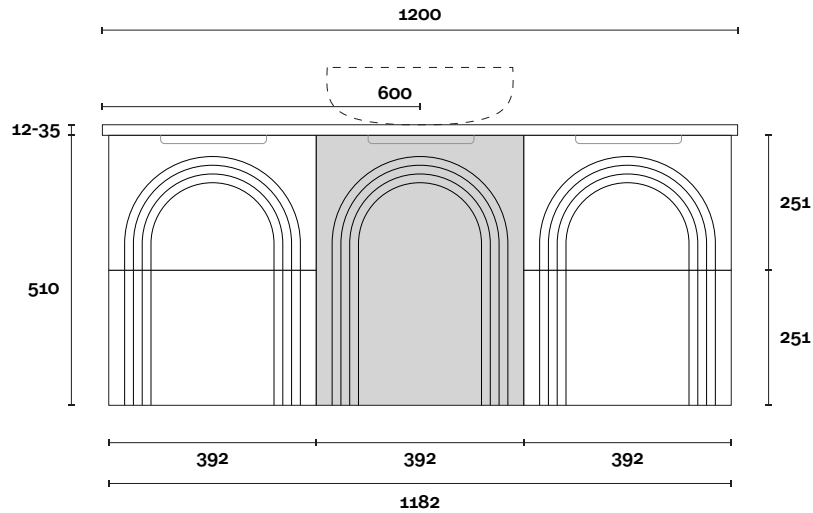

CONFIGURATION

Wallmount