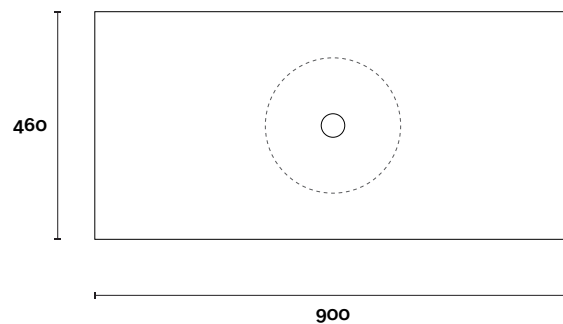

Vasari: 12mm

Dekton: 12mm

Timber: 30-35mm (Above counter only)

Note:

• Stone & Timber waste centre:
375mm std (may vary depending on basin)

■ Plumbing allowance

PROFILE

CONFIGURATION

Wallmount

PLAN

MARQUIS

Arco

Arco 3 900mm centre basin

Top Thickness

- Symphony: 20mm
- Stone Ambassador: 20mm
- Caesarstone: 20mm
- Vasari: 12mm
- Dekton: 12mm
- Timber: 30-35mm (Above counter only)

Note:

- Stone & Timber waste centre: 450mm std (may vary depending on basin)

 Plumbing allowance

PROFILE

CONFIGURATION

Wallmount

PLAN

MARQUIS

Arco

Arco 4 900mm off centre basin

Top Thickness

- Symphony: 20mm
- Stone Ambassador: 20mm
- Caesarstone: 20mm
- Vasari: 12mm
- Dekton: 12mm
- Timber: 30-35mm (Above counter only)

Note:

- Stone & Timber waste centre: 300mm std (may vary depending on basin)
- Available with left or right hand basin