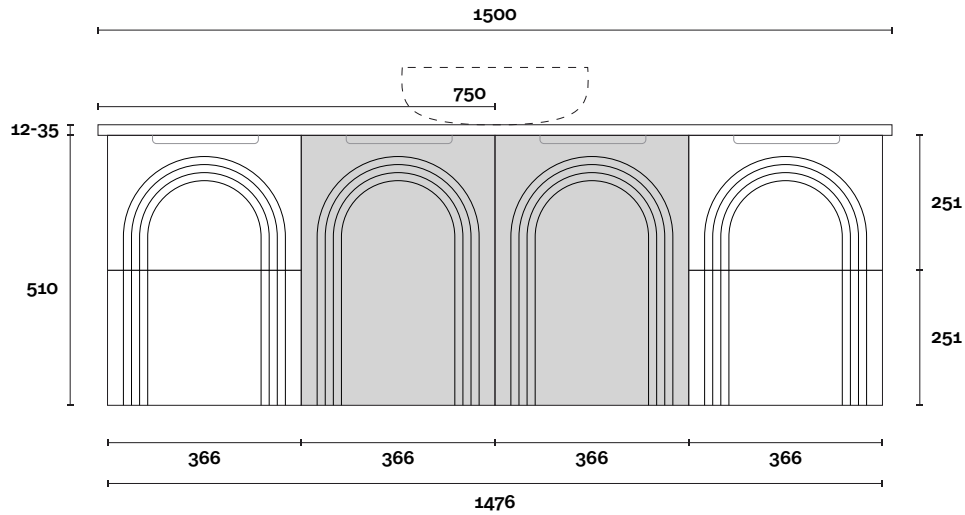

CONFIGURATION

Wallmount