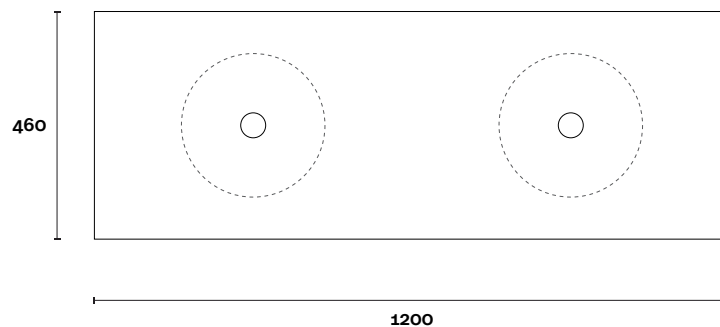

 Plumbing allowance

PROFILE

CONFIGURATION

Wallmount

PLAN

MARQUIS

Arco

Arco 8 1500mm centre basin