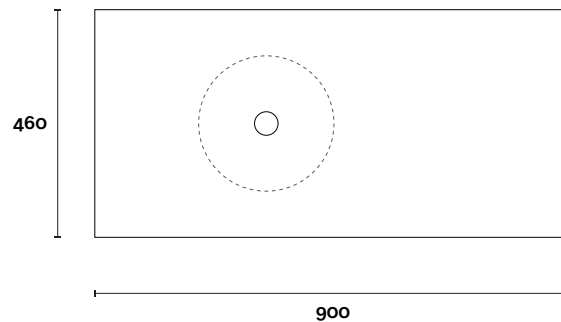

Arco 4 900mm off centre basin

Top Thickness

- Symphony: 20mm
- Stone Ambassador: 20mm
- Caesarstone: 20mm
- Vasari: 12mm
- Dekton: 12mm
- Timber: 30-35mm (Above counter only)

Note:

- Stone & Timber waste centre: 300mm std (may vary depending on basin)
- Available with left or right hand basin

 Plumbing allowance

PROFILE

CONFIGURATION

Wallmount

PLAN

MARQUIS

Arco

Arco 5 1200mm centre basin

Top Thickness

- Symphony: 20mm
- Stone Ambassador: 20mm
- Caesarstone: 20mm
- Vasari: 12mm
- Dekton: 12mm
- Timber: 30-35mm (Above counter only)

Note:

- Stone & Timber waste centre: 600mm std (may vary depending on basin)