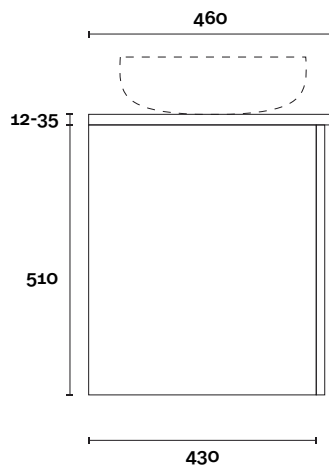

Dekton: 12mm

Timber: 30-35mm (Above counter only)

Note:

• Stone & Timber waste centre:
300mm std (may vary depending on basin)

■ Plumbing allowance

PROFILE

CONFIGURATION

Wallmount

PLAN

MARQUIS

Arco

Arco 2 750mm centre basin

Top Thickness

Symphony: 20mm

Stone Ambassador: 20mm

Caesarstone: 20mm

Vasari: 12mm

Dekton: 12mm

Timber: 30-35mm (Above counter only)

Note:

• Stone & Timber waste centre:
375mm std (may vary depending on basin)

■ Plumbing allowance

PROFILE

CONFIGURATION

Wallmount

PLAN

MARQUIS

Arco

Arco 3 900mm centre basin

Top Thickness

- Symphony: 20mm
- Stone Ambassador: 20mm
- Caesarstone: 20mm
- Vasari: 12mm
- Dekton: 12mm
- Timber: 30-35mm (Above counter only)

Note: