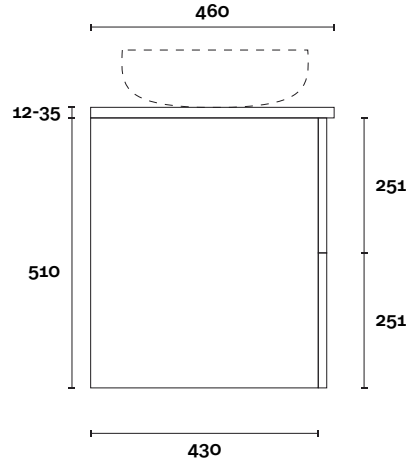

MARQUIS

Arco

Arco 10 1500mm double basin

Top Thickness

- Symphony: 20mm
- Stone Ambassador: 20mm
- Caesarstone: 20mm
- Vasari: 12mm
- Dekton: 12mm
- Timber: 30-35mm (Above counter only)

Note:

- Stone & Timber waste centre: 420mm std (may vary depending on basin)

Plumbing allowance

PROFILE