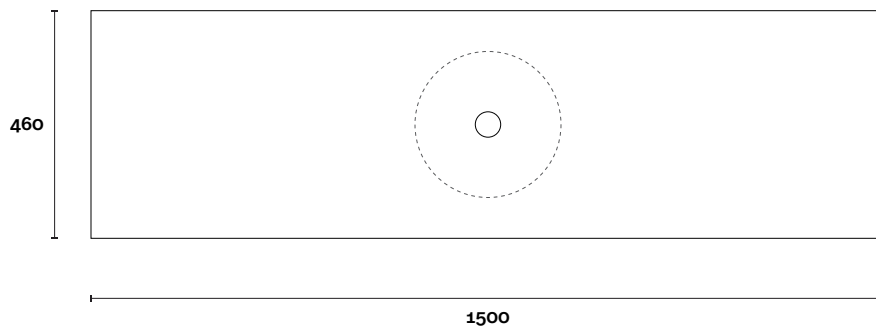

 Plumbing allowance

PROFILE

CONFIGURATION

Wallmount

PLAN

MARQUIS

Arco

Arco 9 1500mm off centre basin