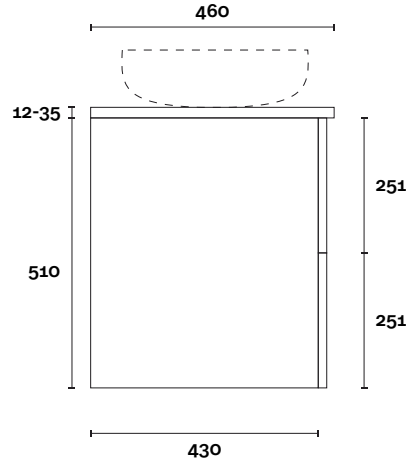

Top Thickness

- Symphony: 20mm
- Stone Ambassador: 20mm
- Caesarstone: 20mm
- Vasari: 12mm
- Dekton: 12mm
- Timber: 30-35mm (Above counter only)

Note:

- Stone & Timber waste centre: 750mm std (may vary depending on basin)

Top Thickness

- Symphony: 20mm
- Stone Ambassador: 20mm
- Caesarstone: 20mm
- Vasari: 12mm
- Dekton: 12mm
- Timber: 30-35mm (Above counter only)

Note:

- Stone & Timber waste centre: 420mm std (may vary depending on basin)
- Available with left or right hand basin

 Plumbing allowance

PROFILE

CONFIGURATION

Wallmount

PLAN

MARQUIS

Arco

Arco 10 1500mm double basin

Top Thickness

- Symphony: 20mm
- Stone Ambassador: 20mm
- Caesarstone: 20mm
- Vasari: 12mm
- Dekton: 12mm
- Timber: 30-35mm (Above counter only)

Note:

- Stone & Timber waste centre: 420mm std (may vary depending on basin)