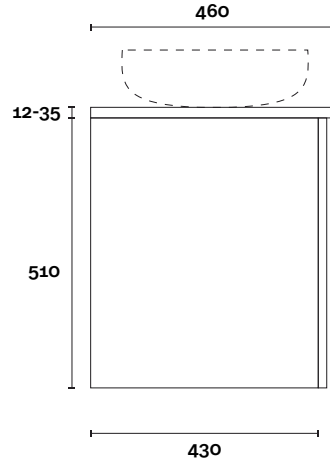

MARQUIS

Arco

Arco 3 900mm centre basin

Top Thickness

- Symphony: 20mm
- Stone Ambassador: 20mm
- Caesarstone: 20mm
- Vasari: 12mm
- Dekton: 12mm
- Timber: 30-35mm (Above counter only)

Note:

- Stone & Timber waste centre: 450mm std (may vary depending on basin)

Plumbing allowance

PROFILE