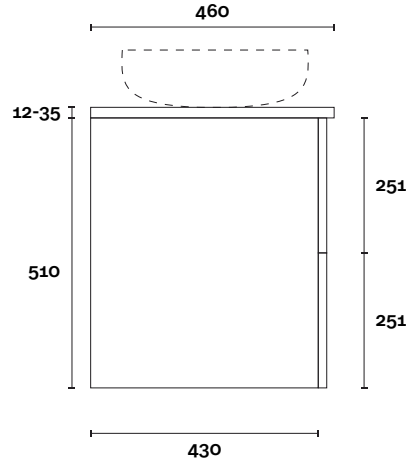

MARQUIS

Arco

Arco 5 1200mm centre basin

Top Thickness

- Symphony: 20mm
- Stone Ambassador: 20mm
- Caesarstone: 20mm
- Vasari: 12mm
- Dekton: 12mm
- Timber: 30-35mm (Above counter only)

Note:

- Stone & Timber waste centre: 600mm std (may vary depending on basin)

Plumbing allowance

PROFILE