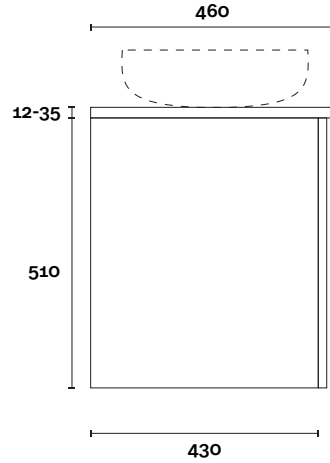

MARQUIS

Arco

Arco 6 1200mm off centre basin

Top Thickness

- Symphony: 20mm
- Stone Ambassador: 20mm
- Caesarstone: 20mm
- Vasari: 12mm
- Dekton: 12mm
- Timber: 30-35mm (Above counter only)

Note:

- Stone & Timber waste centre: 300mm std (may vary depending on basin)
- Available with left or right hand basin

Plumbing allowance

PROFILE