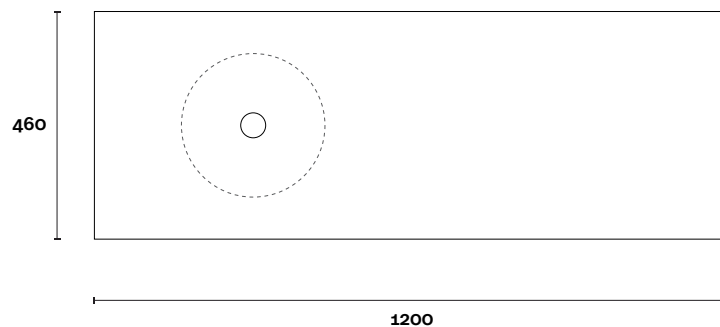

 Plumbing allowance

PROFILE

CONFIGURATION

Wallmount

PLAN

MARQUIS

Arco

Arco 7 1200mm double basin