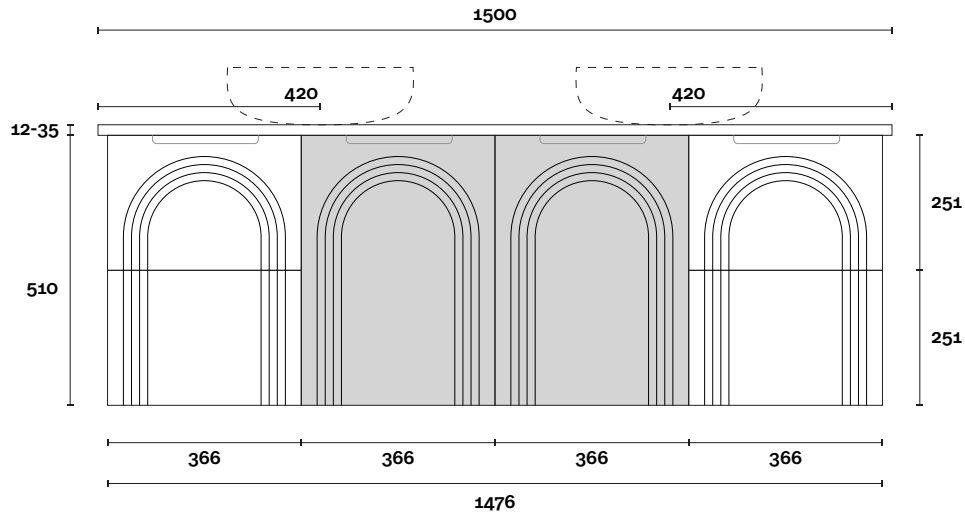

CONFIGURATION

Wallmount