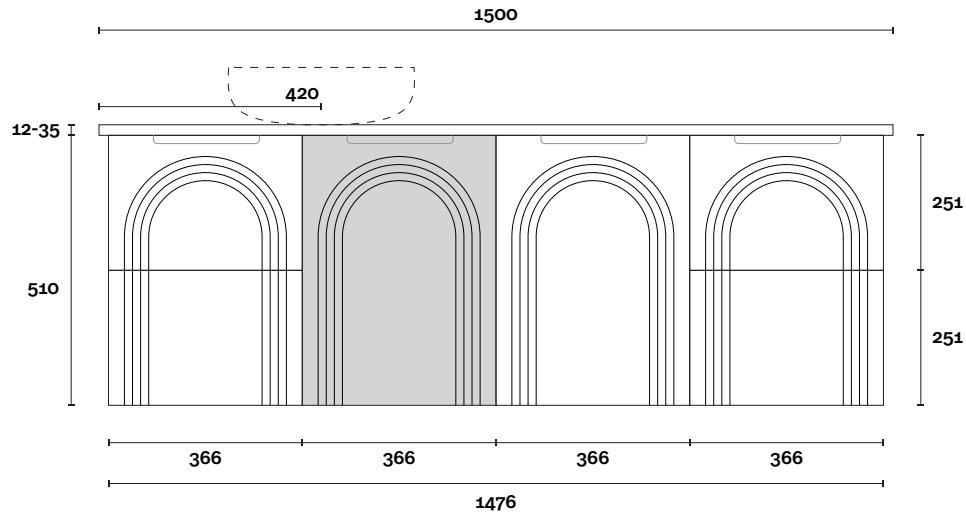

CONFIGURATION

Wallmount