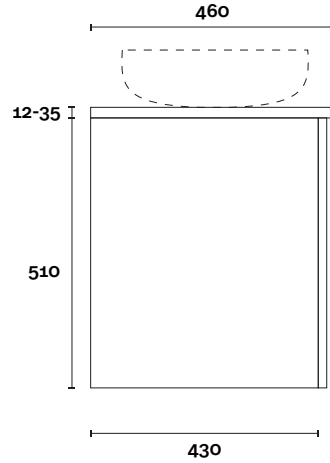

MARQUIS

Arco

Arco 4 900mm off centre basin

Top Thickness

- Symphony: 20mm
- Stone Ambassador: 20mm
- Caesarstone: 20mm
- Vasari: 12mm
- Dekton: 12mm
- Timber: 30-35mm (Above counter only)

Note:

- Stone & Timber waste centre: 300mm std (may vary depending on basin)
- Available with left or right hand basin

Plumbing allowance

PROFILE