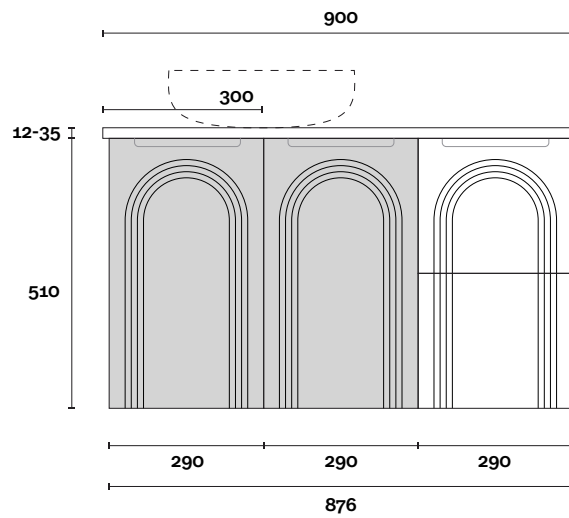

CONFIGURATION

Wallmount