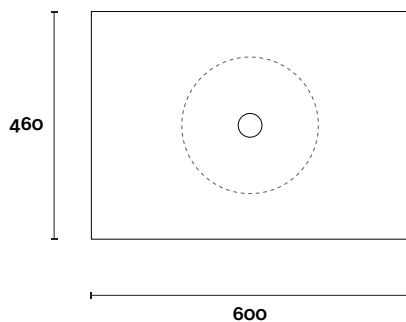

Dekton: 12mm

Timber: 30-35mm (Above counter only)

Note:

• Stone & Timber waste centre:
300mm std (may vary depending on basin)

■ Plumbing allowance

PROFILE

CONFIGURATION

Wallmount

PLAN

MARQUIS

Arco

Arco 2 750mm centre basin

Top Thickness

Symphony: 20mm

Stone Ambassador: 20mm

Caesarstone: 20mm

Vasari: 12mm

Dekton: 12mm

Timber: 30-35mm (Above counter only)

Note:

• Stone & Timber waste centre:
375mm std (may vary depending on basin)

■ Plumbing allowance

PROFILE

CONFIGURATION