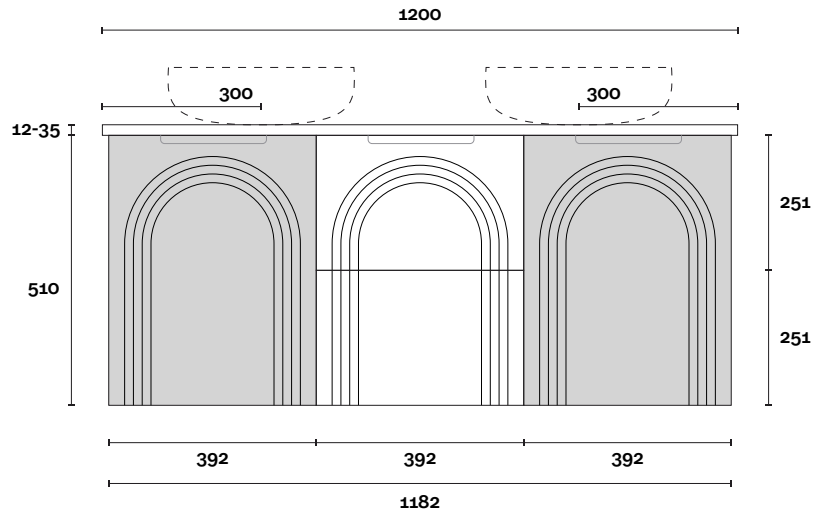

CONFIGURATION

Wallmount