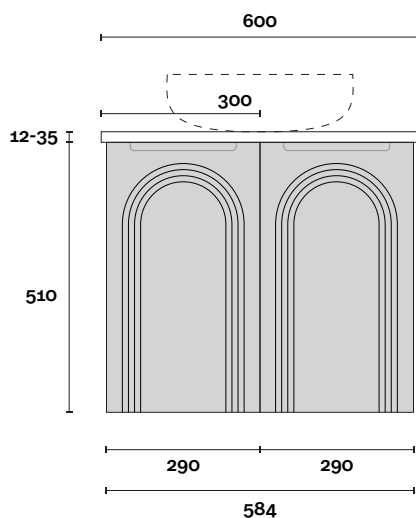

MARQUIS

Arco

Arco 1 600mm centre basin

Top Thickness

Symphony: 20mm

Stone Ambassador: 20mm

Caesarstone: 20mm

Vasari: 12mm

Dekton: 12mm

Timber: 30-35mm (Above counter only)

Note:

• Stone & Timber waste centre:
300mm std (may vary depending on basin)

■ Plumbing allowance

PROFILE

CONFIGURATION

Wallmount

PLAN

MARQUIS

Arco

Arco 2 750mm centre basin

Top Thickness

Symphony: 20mm

Stone Ambassador: 20mm

Caesarstone: 20mm

Vasari: 12mm

Dekton: 12mm

Timber: 30-35mm (Above counter only)

Note:

• Stone & Timber waste centre:
375mm std (may vary depending on basin)

■ Plumbing allowance

PROFILE

CONFIGURATION