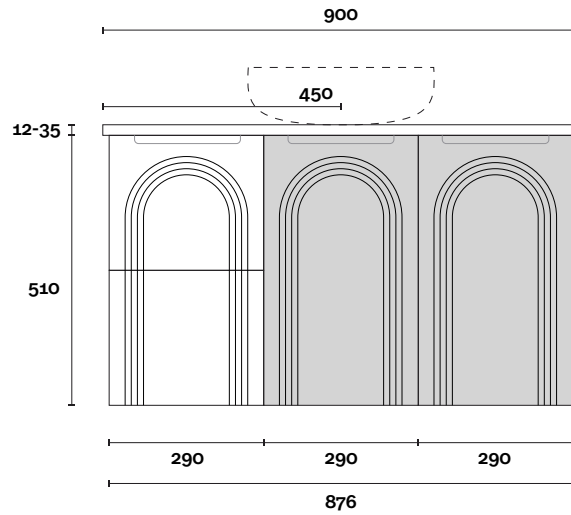

Vasari: 12mm

Dekton: 12mm

Timber: 30-35mm (Above counter only)

Note:

• Stone & Timber waste centre:
375mm std (may vary depending on basin)

■ Plumbing allowance

PROFILE

CONFIGURATION

Wallmount

PLAN

MARQUIS

Arco

Arco 3 900mm centre basin

Top Thickness

- Symphony: 20mm
- Stone Ambassador: 20mm
- Caesarstone: 20mm
- Vasari: 12mm
- Dekton: 12mm
- Timber: 30-35mm (Above counter only)

Note:

- Stone & Timber waste centre: 450mm std (may vary depending on basin)

 Plumbing allowance

PROFILE

CONFIGURATION

Wallmount

PLAN

MARQUIS

Arco

Arco 4 900mm off centre basin

Top Thickness

- Symphony: 20mm
- Stone Ambassador: 20mm
- Caesarstone: 20mm
- Vasari: 12mm
- Dekton: 12mm
- Timber: 30-35mm (Above counter only)

Note:

- Stone & Timber waste centre: 300mm std (may vary depending on basin)
- Available with left or right hand basin