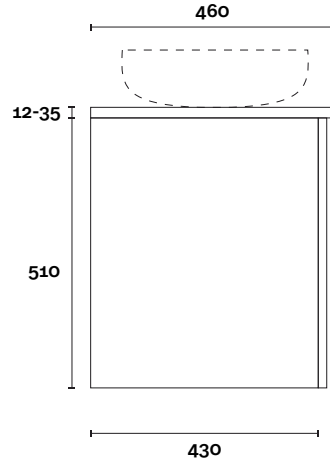

MARQUIS

Arco

Arco 7 1200mm double basin

Top Thickness

- Symphony: 20mm
- Stone Ambassador: 20mm
- Caesarstone: 20mm
- Vasari: 12mm
- Dekton: 12mm
- Timber: 30-35mm (Above counter only)

Note:

- Stone & Timber waste centre: 300mm std (may vary depending on basin)

Plumbing allowance

PROFILE