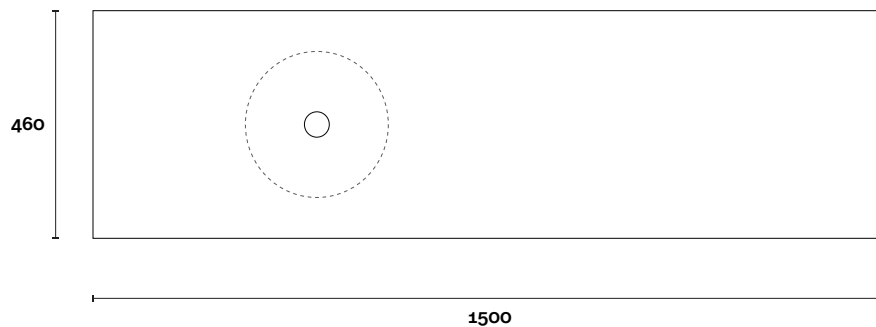

 Plumbing allowance

PROFILE

CONFIGURATION

Wallmount

PLAN

MARQUIS

Arco

Arco 10 1500mm double basin