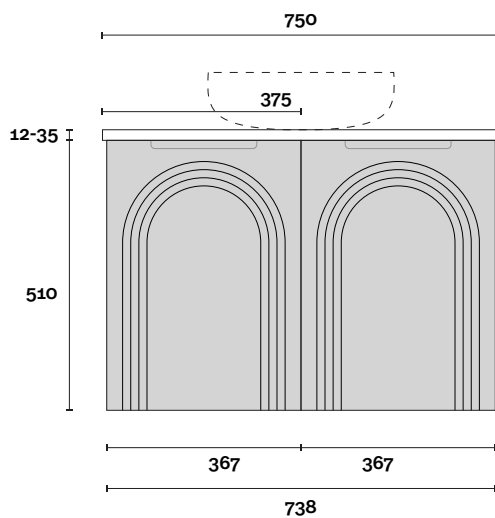

PLAN

MARQUIS

Arco

Arco 2 750mm centre basin

Top Thickness

Symphony: 20mm

Stone Ambassador: 20mm

Caesarstone: 20mm

Vasari: 12mm

Dekton: 12mm

Timber: 30-35mm (Above counter only)

Note:

• Stone & Timber waste centre:
375mm std (may vary depending on basin)

■ Plumbing allowance

PROFILE

CONFIGURATION

Wallmount

PLAN

MARQUIS

Arco

Arco 3 900mm centre basin

Top Thickness

- Symphony: 20mm
- Stone Ambassador: 20mm
- Caesarstone: 20mm
- Vasari: 12mm
- Dekton: 12mm
- Timber: 30-35mm (Above counter only)

Note:

Arco 4 900mm off centre basin

Top Thickness

- Symphony: 20mm
- Stone Ambassador: 20mm
- Caesarstone: 20mm
- Vasari: 12mm
- Dekton: 12mm
- Timber: 30-35mm (Above counter only)

Note:

- Stone & Timber waste centre: 300mm std (may vary depending on basin)
- Available with left or right hand basin