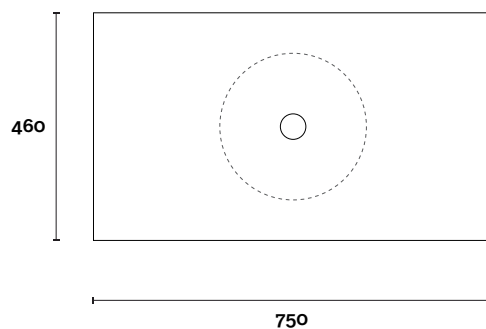

Dekton: 12mm

Timber: 30-35mm (Above counter only)

Note:

• Stone & Timber waste centre:
300mm std (may vary depending on basin)

■ Plumbing allowance

PROFILE

CONFIGURATION

Wallmount

PLAN

MARQUIS

Arco

Arco 2 750mm centre basin

Top Thickness

Symphony: 20mm

Stone Ambassador: 20mm

Caesarstone: 20mm

Vasari: 12mm

Dekton: 12mm

Timber: 30-35mm (Above counter only)

Note:

• Stone & Timber waste centre:
375mm std (may vary depending on basin)

■ Plumbing allowance

PROFILE

CONFIGURATION

Wallmount

PLAN

MARQUIS

Arco

Arco 3 900mm centre basin

Top Thickness

- Symphony: 20mm
- Stone Ambassador: 20mm
- Caesarstone: 20mm
- Vasari: 12mm
- Dekton: 12mm
- Timber: 30-35mm (Above counter only)

Note: