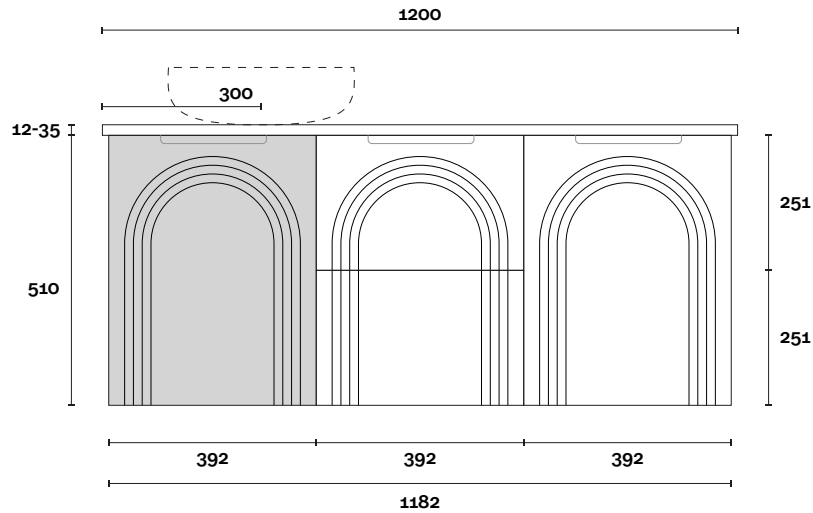

CONFIGURATION

Wallmount