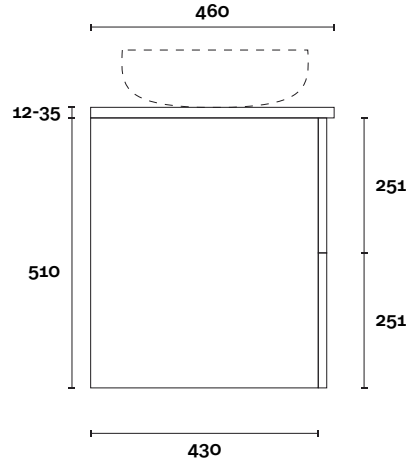

MARQUIS

Arco

Arco 8 1500mm centre basin

Top Thickness

- Symphony: 20mm
- Stone Ambassador: 20mm
- Caesarstone: 20mm
- Vasari: 12mm
- Dekton: 12mm
- Timber: 30-35mm (Above counter only)

Note:

- Stone & Timber waste centre: 750mm std (may vary depending on basin)

Plumbing allowance

PROFILE