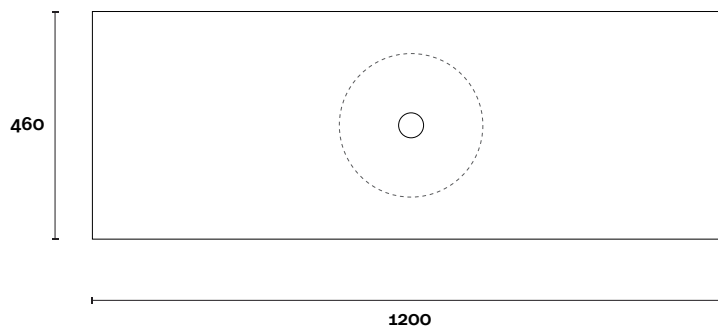

Top Thickness

- Symphony: 20mm
- Stone Ambassador: 20mm
- Caesarstone: 20mm
- Vasari: 12mm
- Dekton: 12mm
- Timber: 30-35mm (Above counter only)

Note:

- Stone & Timber waste centre: 600mm std (may vary depending on basin)

 Plumbing allowance

PROFILE

CONFIGURATION

Wallmount

PLAN

MARQUIS

Arco

Arco 6 1200mm off centre basin

Top Thickness

- Symphony: 20mm
- Stone Ambassador: 20mm
- Caesarstone: 20mm
- Vasari: 12mm
- Dekton: 12mm
- Timber: 30-35mm (Above counter only)

Note:

- Stone & Timber waste centre: 300mm std (may vary depending on basin)
- Available with left or right hand basin