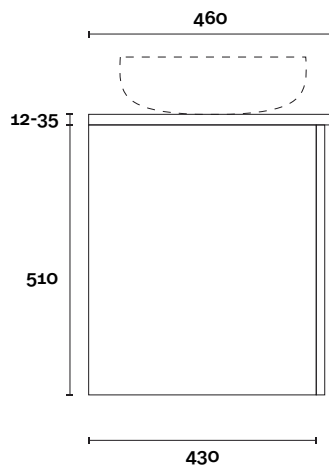

MARQUIS

Arco

Arco 1 600mm centre basin

Top Thickness

Symphony: 20mm

Stone Ambassador: 20mm

Caesarstone: 20mm

Vasari: 12mm

Dekton: 12mm

Timber: 30-35mm (Above counter only)

Note:

• Stone & Timber waste centre:
300mm std (may vary depending on basin)

■ Plumbing allowance

PROFILE

CONFIGURATION

Wallmount

PLAN

MARQUIS

Arco

Arco 2 750mm centre basin

Top Thickness

Symphony: 20mm

Stone Ambassador: 20mm

Caesarstone: 20mm

Vasari: 12mm

Dekton: 12mm

Timber: 30-35mm (Above counter only)

Note:

• Stone & Timber waste centre:
375mm std (may vary depending on basin)

■ Plumbing allowance

PROFILE

CONFIGURATION