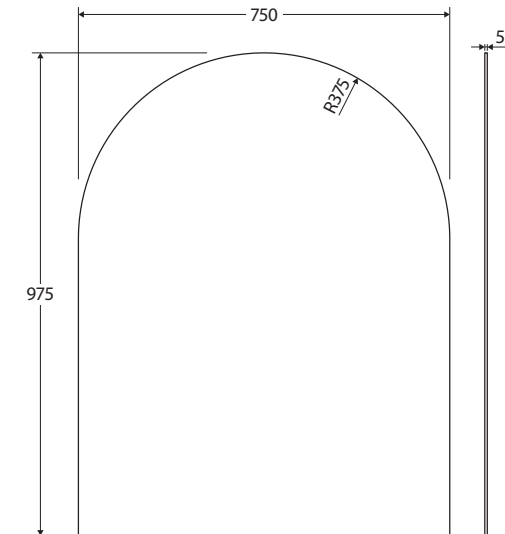

Arch Mirror

750 x 975 MM

Features

- Polished pencil edge
- 5 mm thick glass
- Copper free to prevent corrosion
- Glue-on installation

Available in

Pencil Edge
PEM750A

Cleaning & Care

For best results, clean mirrors with a combination of 30% methylated spirits to 70% water and a soft, non-abrasive cloth designed for use on glass surfaces.

While we aim to ensure specifications are correct at the time of publication, Fienza reserves the right to make modifications without prior notice. Physical colour may vary from image shown. All measurements are shown in millimetres. Always use physical product measurements for mark-ups and roughing-in as the technical drawing may differ from actual product received.