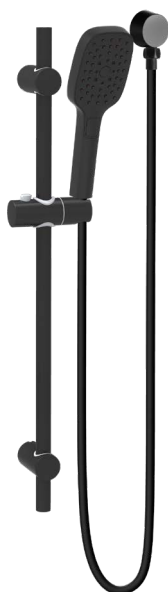

Huntingwood Showers offer a Lifetime Replacement Warranty. (Conditions apply*)

TWIN SHOWER WITH RAIL
T9788CP
3 STAR 8.0 lt/min

TWIN SHOWER
T9781CP
3 STAR 8.0 lt/min

HAND SHOWER ON RAIL
T9782CP
4 STAR 7.0 lt/min

HAND SHOWER WITH WALL BRACKET
T9789CP
4 STAR 7.0 lt/min

GOOSENECK SHOWER
T9783CP
3 STAR 8.0 lt/min

HAND SHOWER
T9787CP
4 STAR 7.0 lt/min

TWIN SHOWER WITH RAIL
T9788BK
3 STAR 8.0 lt/min

TWIN SHOWER
T9781BK
3 STAR 8.0 lt/min

HAND SHOWER ON RAIL
T9782BK
4 STAR 7.0 lt/min

HAND SHOWER WITH WALL BRACKET
T9789BK
4 STAR 7.0 lt/min

GOOSENECK SHOWER
T9783BK
3 STAR 8.0 lt/min

HAND SHOWER
T9787BK
4 STAR 7.0 lt/min

HUNTINGWOOD ACCESSORIES