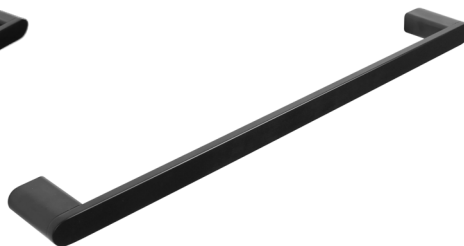

Huntingwood range of accessories carries a 5 year replacement warranty.

TOWEL RAIL
double 800mm
HR7501-800

TOWEL RAIL
single 800mm
HR7502-800

SHELF
HR7503

TOILET ROLL HOLDER
HR7504

ROBE HOOK
HR7506

SOAP DISH
HR7507

TOWEL HOLDER
HR7509

TOWEL RAIL
double 800mm
HR7501-800ORB

TOWEL RAIL
single 800mm
HR7502-800ORB

SHELF
HR7503ORB

TOILET ROLL HOLDER
HR7504ORB

ROBE HOOK
HR7506ORB

SOAP DISH
HR7507ORB

TOWEL HOLDER
HR7509ORB