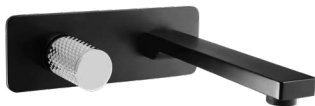

THE GABE MIXERS

Linkware Australia have introduced The Gabe Mixer range, featuring a hand crafted textured handle in three optional colours. It includes a full range of mixers with 25mm cartridges to provide European style to your bathroom. These artisan mixers are available in quality Chrome, or crisp Matte Black with your choice of Chrome, Matte Black or Rose Gold Handle.

Co-ordinating with other Shower and Accessory ranges from Linkware – this is truly a designer's delight.

Linkware offers a 15 Year replacement only warranty against fault in manufacture*

DIVERTER MIXER
T709CP

DIVERTER MIXER
T709CP-RG

DIVERTER MIXER
T709CP-BK

DIVERTER MIXER
T709BK-CP

DIVERTER MIXER
T709BK-RG

DIVERTER MIXER
T709BK

WALL MIXER
T708CP

WALL MIXER
T708CP-RG

WALL MIXER
T708CP-BK

WALL MIXER
T708BK-CP

WALL MIXER
T708BK-RG

WALL MIXER
T708BK

WALL OUTLET MIXER
T706CP
5 STAR 6.0 ltr/min

WALL OUTLET MIXER
T706CP-RG
5 STAR 6.0 ltr/min

WALL OUTLET MIXER
T706CP-BK
5 STAR 6.0 ltr/min

BATH SPOUT
T708-1CP
2 Year Replacement*