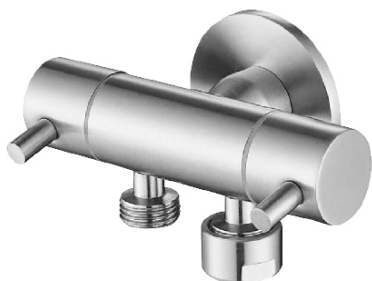

DUAL CONTROL MINI CISTERN COCK

Linkware are building on the success of the Trigger Spray and have released a Dual Control Cistern Cock. Featuring two outlets and separate controls, these are perfect for applications requiring two outlets with the ability to isolate one source. Made from the finest materials, these are quality products and finishes to suit many tastes.

Linkware's Dual Cistern Cocks offer a 2 year replacement warranty.

DUAL CISTERN COCK
T115DB