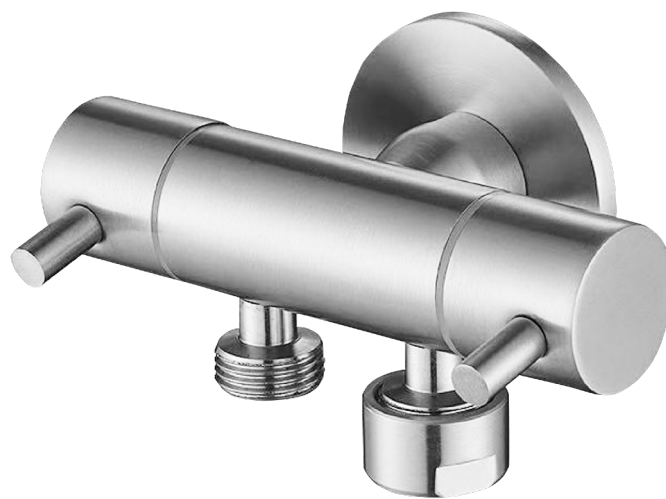

TRIGGER SPRAY

WITH ANTI BURST HOSE

- / HIGH QUALITY CHROME, STAINLESS STEEL,
PVD GOLD, MATTE BLACK & GUN METAL FINISHES
- / MULTI-PURPOSE FOR A VARIETY OF APPLICATIONS
- / 304 GRADE STAINLESS STEEL CONSTRUCTION
- / 1200MM ANTI BURST HOSE
- / DUAL CHECK VALVE

AVAILABLE FINISHES:

*WATER SUPPLY FOR THIS PRODUCT
MUST BE TURNED OFF WHEN NOT IN USE

TRIGGER SPRAY

The Linkware range of trigger sprays are engineered with precision and include quality fittings, providing a product of the highest quality. Suitable for many applications, with dual backflow prevention and anti burst hose - these items are a standard above any other product being considered for bidet spray applications (subject to Australian Standards being met for installation)

AVAILABLE FINISHES:

CHROME

STAINLESS STEEL

MATTE BLACK

GOLD

GUN METAL

LINKWARE
Australia Pty Ltd
Plumbing & Hardware Manufacturer

DUAL CONTROL MINI CISTERN COCK

Linkware are building on the success of the Trigger Spray and have released a Dual Control Cistern Cock. Featuring two outlets and separate controls, these are perfect for applications requiring two outlets with the ability to isolate one source. Made from the finest materials, these are quality products and finishes to suit many tastes.