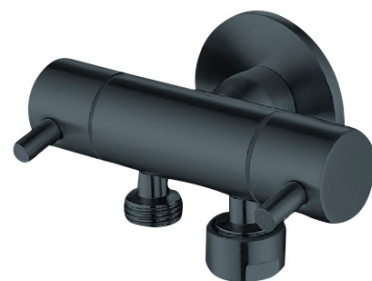

DUAL CISTERN COCK
T115DGM