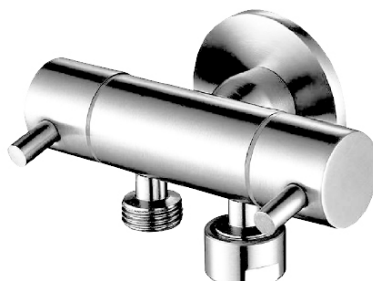

DUAL CISTERN COCK
T115DSS