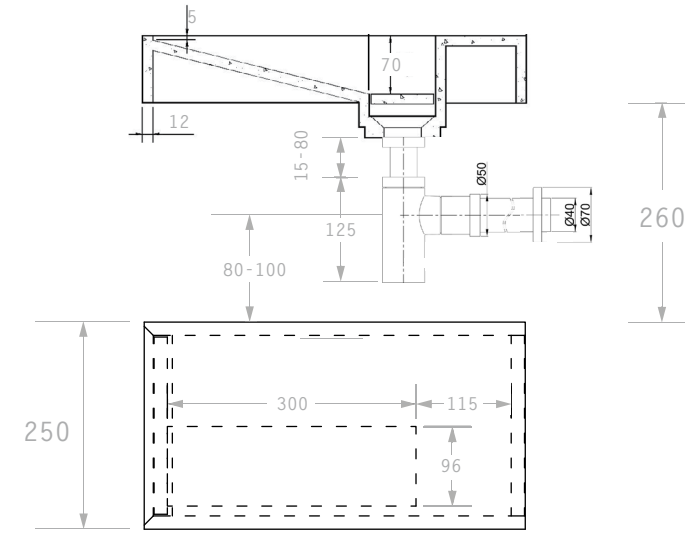

FRONT VIEW

SIDE VIEW

BACK VIEW

<b>PRODUCT</b>	MOONLIGHT BASIN / MOONLIGHT CABINET	
<b>CODE</b>	SSTML1200	ML1200W
<b>DIMENSIONS</b>	1200X460X80	1200X460X250
<b>CONFIGURATION</b>	WALL HUNG	
<b>NOTES:</b>	<p>RECOMMENDED ROUGH IN SPECS FOR PLUMBER BASED ON INSTALLED BENCH HEIGHT WITH INSPIRE BATHWARE BOTTLE TRAPS.</p> <p>ALL DIMENSIONS MEET STANDARDS.</p> <p>PLEASE DO NOT DRILL OR ROUGH IN UNTIL YOU HAVE RECEIVED ALL YOUR COMPONENTS.</p>	
<b>DATE</b>	03/06/2021	

FLOOR

FLOOR