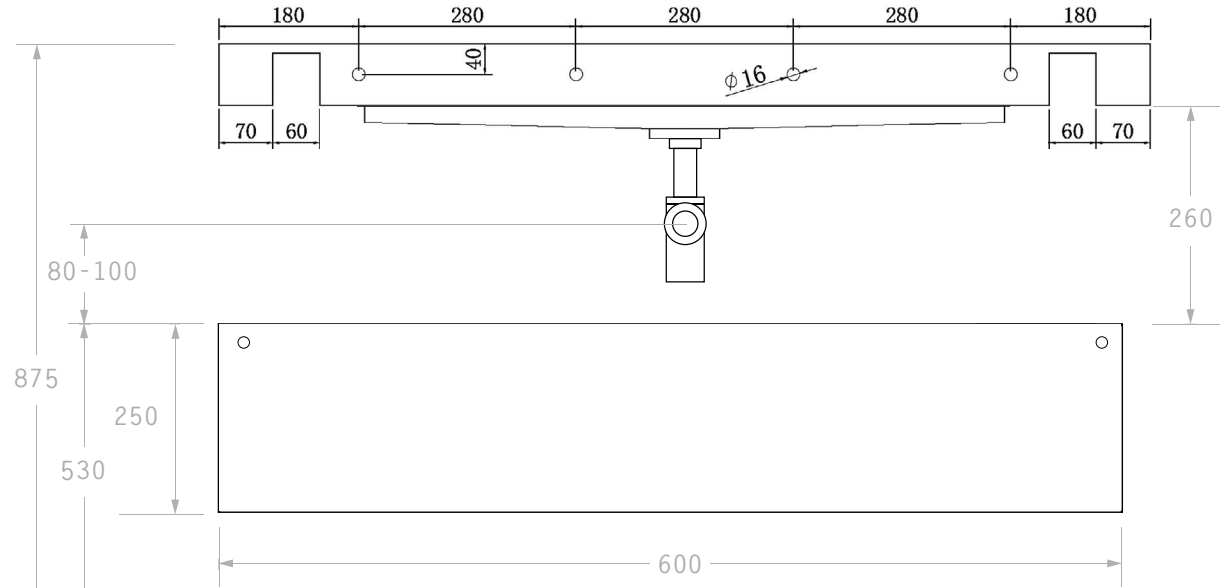

FRONT VIEW

SIDE VIEW

BACK VIEW

<b>PRODUCT</b>	MOONLIGHT BASIN / MOONLIGHT CABINET	
<b>CODE</b>	SSTML1200	ML1200W
<b>DIMENSIONS</b>	1200X460X80	1200X460X250
<b>CONFIGURATION</b>	WALL HUNG	
<b>NOTES:</b>	<p>RECOMMENDED ROUGH IN SPECS FOR PLUMBER BASED ON INSTALLED BENCH HEIGHT WITH INSPIRE BATHWARE BOTTLE TRAPS.</p> <p>ALL DIMENSIONS MEET STANDARDS.</p> <p>PLEASE DO NOT DRILL OR ROUGH IN UNTIL YOU HAVE RECEIVED ALL YOUR COMPONENTS.</p>	
<b>DATE</b>	03/06/2021	

FLOOR

FLOOR