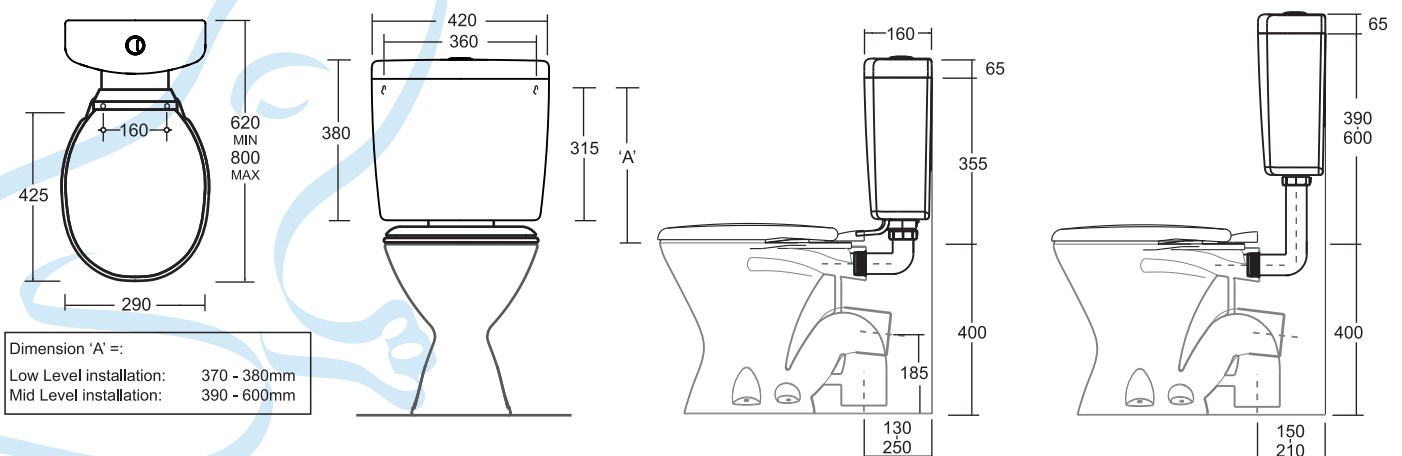

WINDSOR LINK

VITREOUS CHINA S OR P TRAP LINK SUITE

CODE:
S Trap - J2000A.G1200A
P Trap - J2001A.G1200A

FEATURES

- STANDARD VITREOUS CHINA MODE PAN WITH WINDSOR PLASTIC CISTERN WITH LINK AND SEAT
- GENEROUS IN SIZE, IDEAL FOR REPLACEMENT OF OLDER STYLE SUITES.
- ALLOWS BOTH MID AND LOW-LEVEL INSTALLATION
- S TRAP PAN CONNECTOR (J2000) WITH VARIABLE SET OUT: 120-280MM
- P TRAP PAN CONNECTOR (J2001) WITH VARIABLE SET OUT: 180MM
- 3/4.5L DUAL FLUSHING, 4 STAR WELS RATED (REGISTRATION: L06599 FOR J2000A, L06641 FOR G1200A)
- CONVERTIBLE TO 3/6L DUAL FLUSH

COMPONENTS

MODE S TRAP PAN	OR	J2000A
MODE P TRAP PAN		J2001A
WINDSOR CISTERN WITH SEAT AND LINK		G1200A

WARRANTY

VC 20 YEARS, VALVES 3 YEARS, SEAT 5 YEARS
PRODUCTS REPLACEMENT- REFER TO T&CS AT marbletrend.com.au

PRODUCT DIMENSIONS

OPTIONS:

PLASTIC SEAT LINK	G1028A
SEAT WITHOUT LINK	X0255

TECHNICAL DATA SHEET

SUPERSEDES ALL PREVIOUS ISSUES

All dimensions are in millimetres and are subject to normal manufacturing variation.
As product development is ongoing BPA reserves the right to vary specifications without notice.
Bathroom Products Australia P/L ABN 87 079 297 617