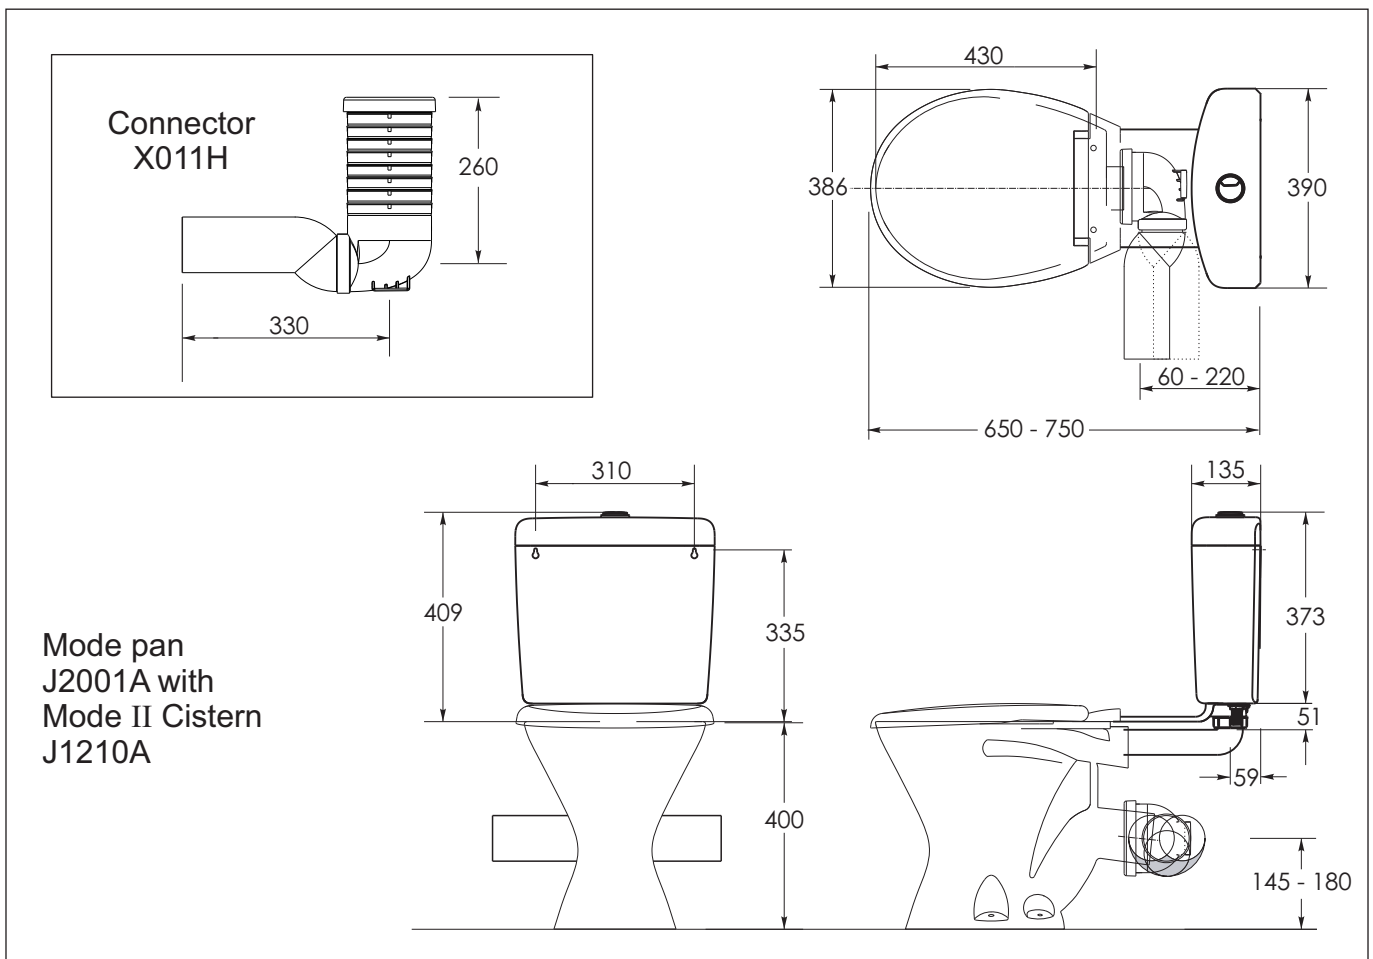

SKEW P TRAP WC PAN with PLASTIC CISTERN

- Standard pedestal P trap vitreous china pan With a Plastic cistern, seat & link, and BPA Connector.
- Designed for general purpose use in commercial or domestic skew installations
- allowing a flexible set out in both distance to wall, and height from floor
- Quality glaze finish and good styling
- Suits Keeseal or Flush Cone flush pipe connections
- 4 hole floor fixing for increased stability
- Efficient, reliable flushing performance
- 4 Star WELS rated (4.5/3L flush)

Provided

Item	Description	Code
Toilet	Mode P Trap Pan	J2001A
Cistern	Mode II plastic cistern with Seat and Link	G1210A
Connector	Sewer Connector with built-in 30mm offset	X011H

Optional

Seat	Medium Duty Thermo Plastic - Soft Close	RB1038SC
Link	Link for RB1038SC seat	XR906

All dimensions are in millimetres and are subject to normal manufacturing variation of +/- 3mm on all surfaces. As product development is ongoing BPA reserves the right to vary specifications without notice.
Bathroom Products Australia P/L ABN 87 079 297 617