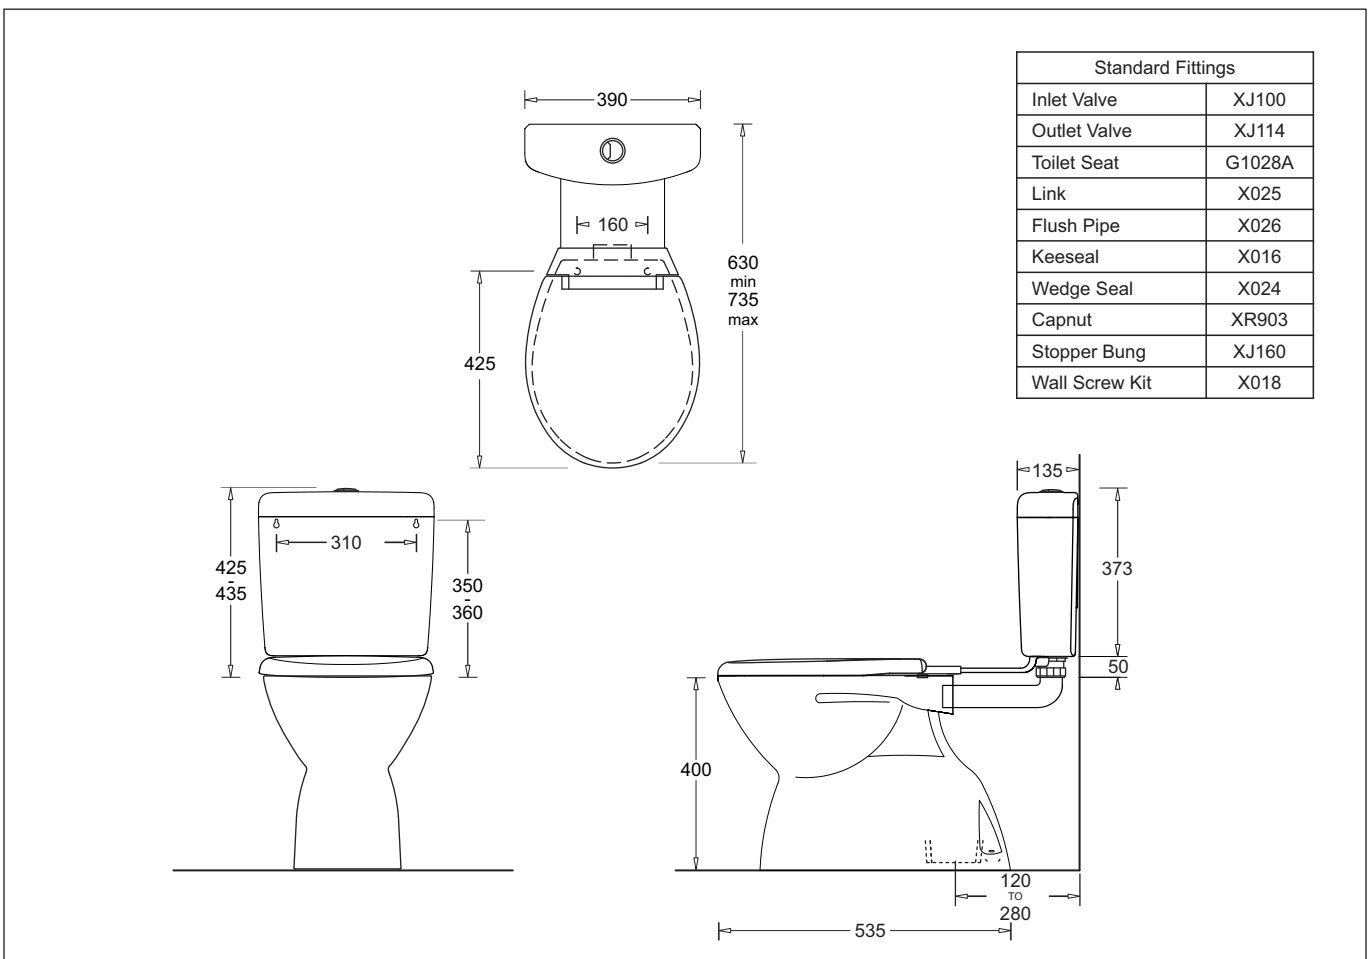

J2030.G1210
J2030A.G1210A

October 2018

SUPERSEDES ALL PREVIOUS ISSUES

3.5.2

MODE DELUXE

VITREOUS CHINA MODE SKIRTED PAN
WITH MODE PLASTIC CISTERN, SEAT AND LINK

MODE DELUXE

VITREOUS CHINA PAN - PLASTIC CISTERN LINK SUITE

- Vitreous china skirted S pan with plastic cistern link and seat
- Mode Deluxe concealed outlet pan matched with attractive Mode cistern with seat and link
- Variable set out S trap 120-280mm
- 4.5/3L Dual flush - 4 Star WELS rated
- LH/RH bottom water inlet

Provided

Item	Description	Code
Toilet	Mode Deluxe S Pan	J2030/J2030A
Cistern	Mode Plastic Cistern with Seat and Link	G1210/G1210A
Installation	Instruction Sheet	✓

All dimensions are in millimetres and are subject to normal manufacturing variation of +/- 3mm on all surfaces. As product development is ongoing BPA reserves the right to vary specifications without notice.