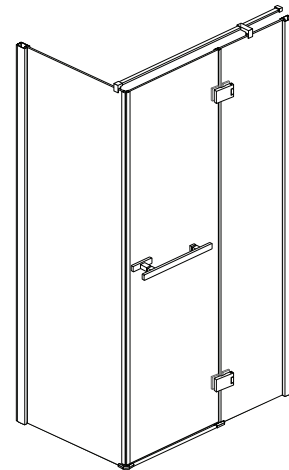

barossa

pivot shower screen - semi-frameless

JohnsonSuisse
Bathroom Solutions

The Barossa Pivot Semi-Frameless is a sleek shower screen with a minimal wall profile. This screen is easy to install and allows for up to +25mm of adjustment.

FEATURES AND BENEFITS

- Screen height 2000mm
- Pivoting door system
- Semi-frameless 8mm glass
- Toughened safety glass AS/NZS2208
- Easy to clean Enduroshield glass treatment
- Fully reversible screen
- Suits Flinders SMC, Daintree and Barossa bases
- Suits tiled floors

MATERIALS

- Aluminium frame
- 8mm safety glass

Front Panel

900	Actual: 860 to 885mm
1000	Actual: 960 to 985mm
1220	Actual: 1180 to 1205mm

Return Panel

900	Actual: 860 to 885mm
1000	Actual: 960 to 985mm

PRODUCTS

	Front	Return
900		
Chrome	KSSPV26CHP	KSSPV26CHR
1000		
Chrome	KSSPV40CHP	KSSPV40CHR
1220		
Chrome	KSSPV34CHP	

www.johnsonsuiss.com.au
T: 1300 717 717

All dimensions are in millimetres and are subject to normal manufacturing variation. BPA reserves the right to vary specifications or delete models from their range without prior notification. Dimensions and set-outs listed are correct at the time of publication however BPA takes no responsibility for printing errors. Tapware, wastes and fittings are not included unless specified.