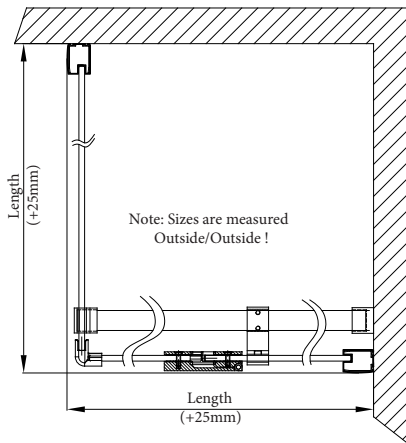

barossa

pivot shower screen - semi-frameless

JohnsonSuisse
Bathroom Solutions

The Barossa Pivot Semi-Frameless is a sleek shower screen with a minimal wall profile. This screen is easy to install and allows for up to +25mm of adjustment.

FEATURES AND BENEFITS

- Screen height 2000mm
- Pivoting door system
- Semi-frameless 8mm glass
- Toughened safety glass AS/NZS2208
- Easy to clean Enduroshield glass treatment
- Fully reversible screen
- Suits Flinders SMC, Daintree and Barossa bases
- Suits tiled floors

MATERIALS

- Aluminium frame
- 8mm safety glass

Front Panel

900	Actual: 860 to 885mm
1000	Actual: 960 to 985mm
1220	Actual: 1180 to 1205mm

Return Panel

900	Actual: 860 to 885mm
1000	Actual: 960 to 985mm

PRODUCTS

	Front	Return
900		
Chrome	KSSPV26CHP	KSSPV26CHR
1000		
Chrome	KSSPV40CHP	KSSPV40CHR
1220		
Chrome	KSSPV34CHP	

www.johnsonsuiss.com.au
T: 1300 717 717

All dimensions are in millimetres and are subject to normal manufacturing variation. BPA reserves the right to vary specifications or delete models from their range without prior notification. Dimensions and set-outs listed are correct at the time of publication however BPA takes no responsibility for printing errors. Tapware, wastes and fittings are not included unless specified.