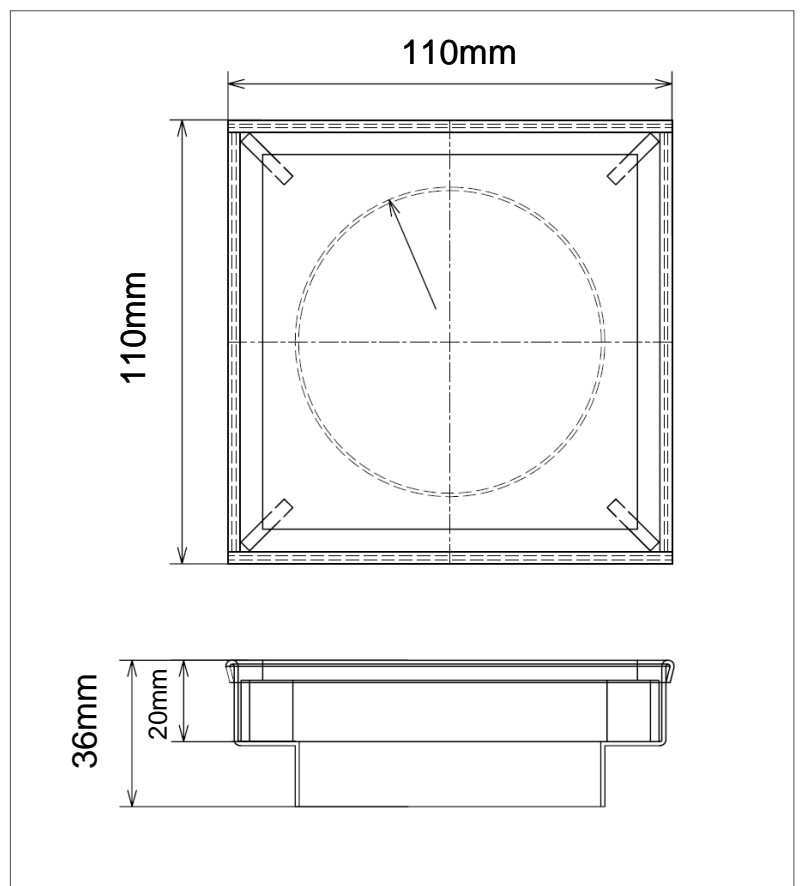

Square waste SOLID – BRUSH INSERT

Product code : FD11XS90-I

110(w) x 110(h) x 36(d) mm $\varnothing$ 90mm outlet

Features

- Superior fall / centre outlet
- 316 Marine grade stainless steel
- Manufactured from high quality maintenance-free materials

Additional Information

- Available in 7 styles.
- Australian water mark approved certificate 23027
- For QLD and WA customers 75mm outlet is also available