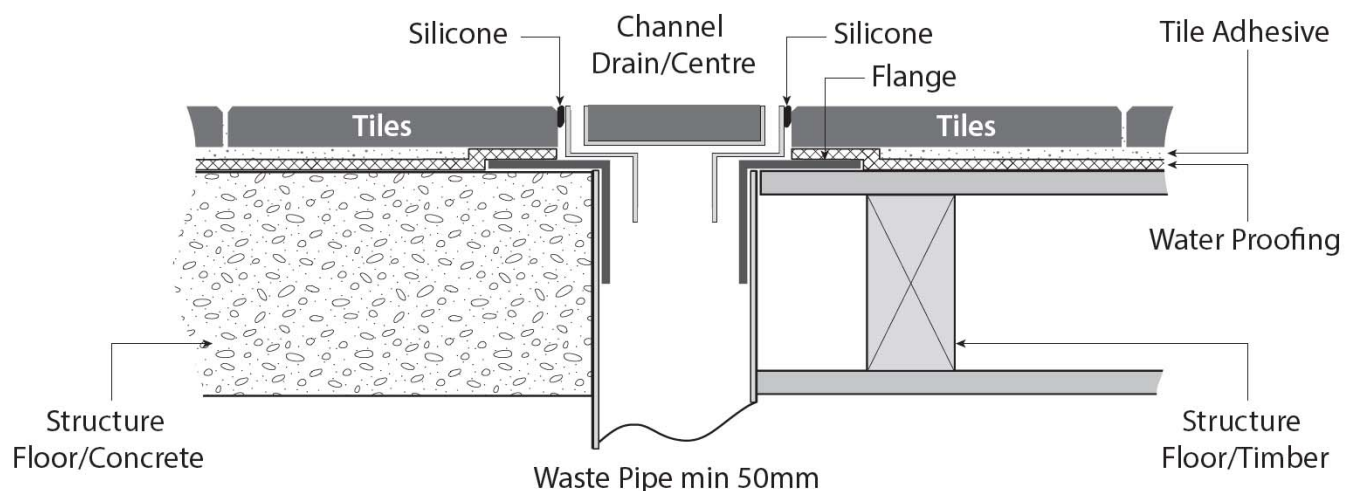

## Channel waste SQUARE

Product Code: FD806.5S-S / FD906.5S-S / FD1006.5S-S / FD1206.5S-S

800/900/1000/1200 (l) x 70(w) x 21(d) mm  $\phi$  45mm

**Features:** Superior fall/centre outlet • 316 grade stainless steel • Manufactured from high-quality maintenance-free materials

### Installation Diagram