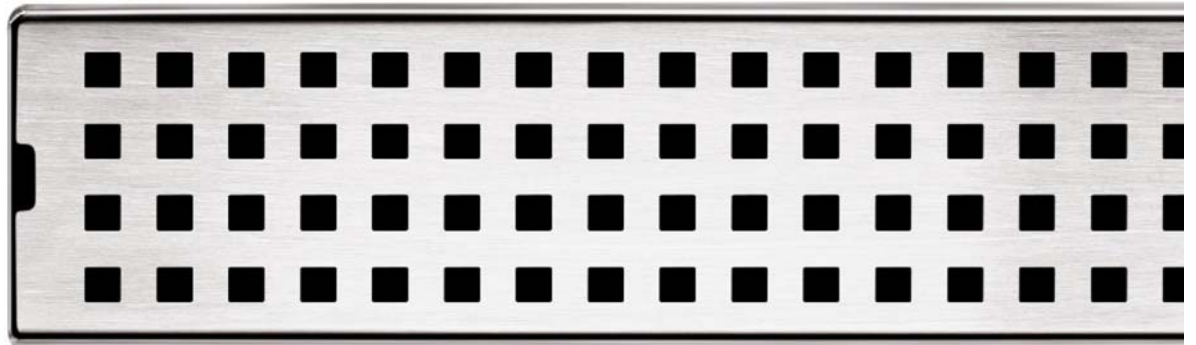

## Channel waste SQUARE

Product Code: FD806.5S-S / FD906.5S-S / FD1006.5S-S / FD1206.5S-S

800/900/1000/1200 (l) x 70(w) x 21(d) mm  $\phi$  45mm

**Features:** Superior fall/centre outlet • 316 grade stainless steel • Manufactured from high-quality maintenance-free materials

### Installation Diagram