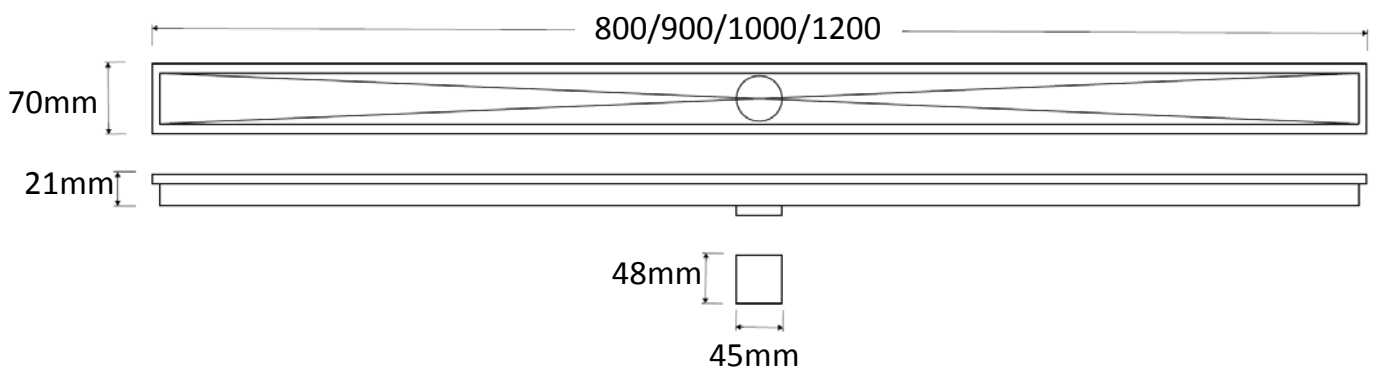

## Channel waste SQUARE

Product Code: FD806.5S-S / FD906.5S-S / FD1006.5S-S / FD1206.5S-S

800/900/1000/1200 (l) x 70(w) x 21(d) mm  $\phi$  45mm

**Features:** Superior fall/centre outlet • 316 grade stainless steel • Manufactured from high-quality maintenance-free materials

### Installation Diagram