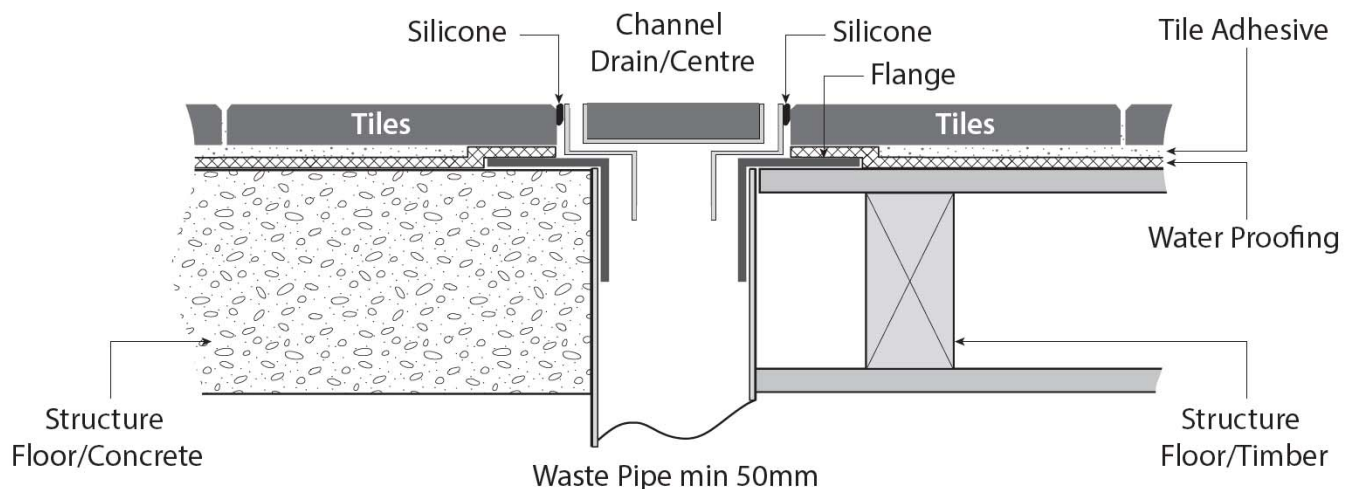

Installation Diagram

Additional Information

- 5 year warranty