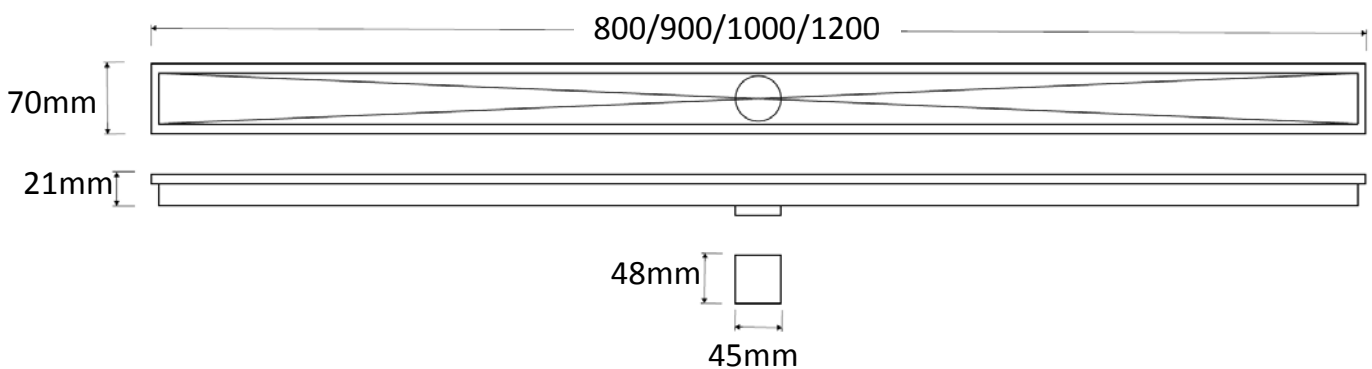

Channel waste ROUND

Product Code: FD806.5S-R / FD906.5S-R / FD1006.5S-R / FD1206.5S-R

800/900/1000/1200 (l) x 70(w) x 21(d) mm ϕ 45mm

Features: Superior fall/centre outlet • 316 grade stainless steel • Manufactured from high-quality maintenance-free materials