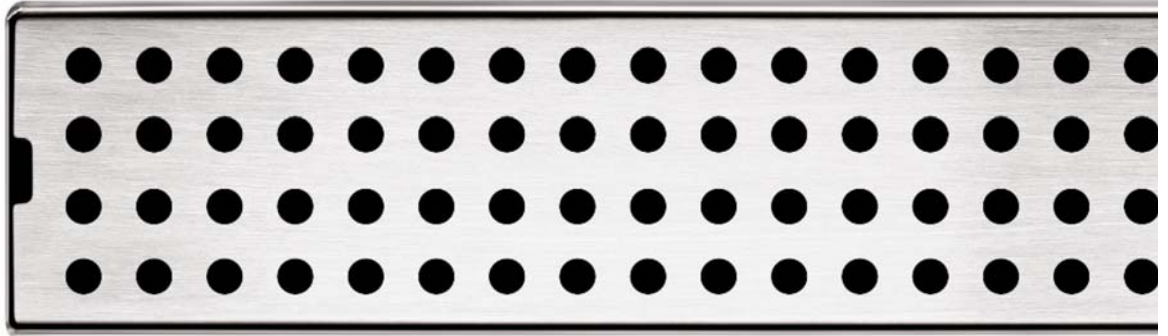

Channel waste ROUND

Product Code: FD806.5S-R / FD906.5S-R / FD1006.5S-R / FD1206.5S-R

800/900/1000/1200 (l) x 70(w) x 21(d) mm ϕ 45mm

Features: Superior fall/centre outlet • 316 grade stainless steel • Manufactured from high-quality maintenance-free materials