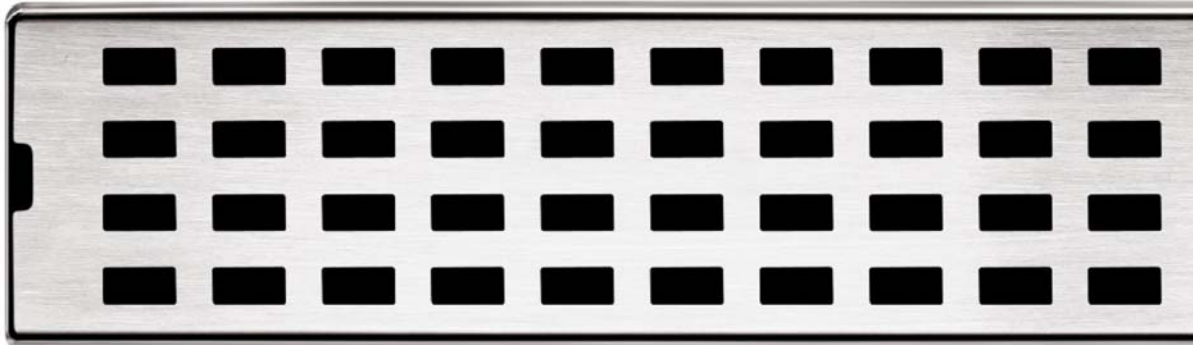

Channel waste RECTANGLE

Product Code: FD806.5S-E / FD906.5S-E / FD1006.5S-E / FD1206.5S-E

800/900/1000/1200 (l) x 70(w) x 21(d) mm ϕ 45mm

Features: Superior fall/centre outlet • 316 grade stainless steel • Manufactured from high-quality maintenance-free materials