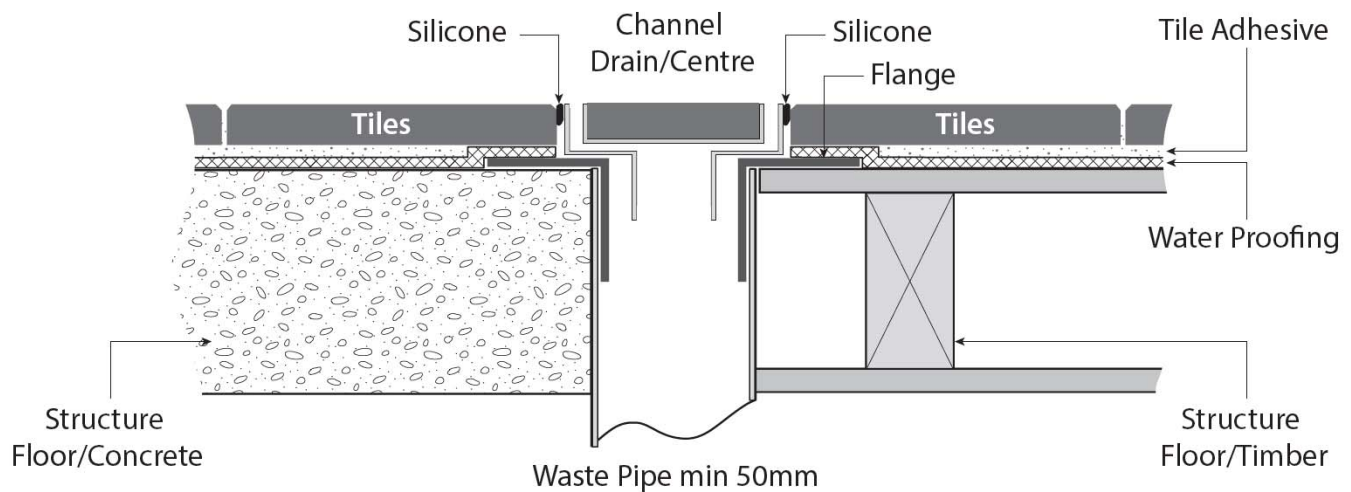

Installation Diagram

Additional Information

- 5 year warranty