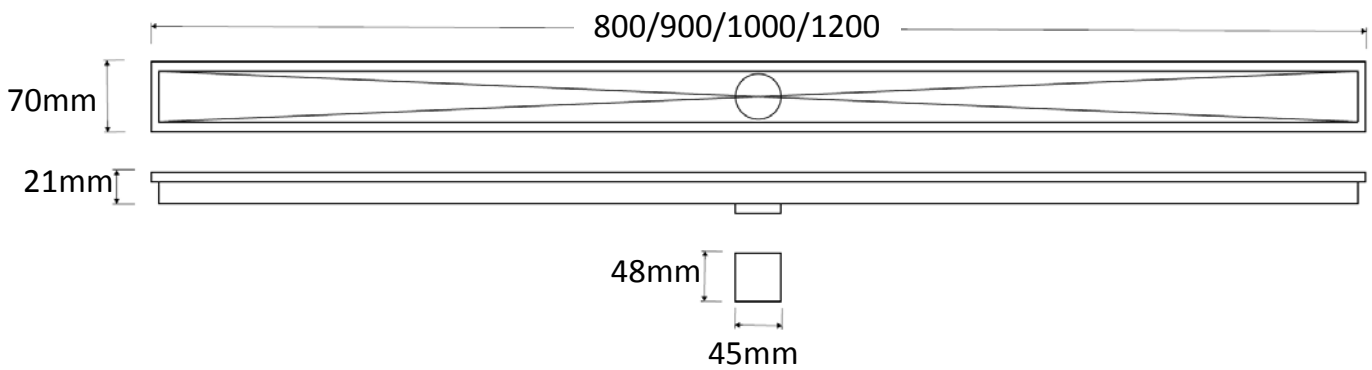

Channel waste RECTANGLE

Product Code: FD806.5S-E / FD906.5S-E / FD1006.5S-E / FD1206.5S-E

800/900/1000/1200 (l) x 70(w) x 21(d) mm ϕ 45mm

Features: Superior fall/centre outlet • 316 grade stainless steel • Manufactured from high-quality maintenance-free materials