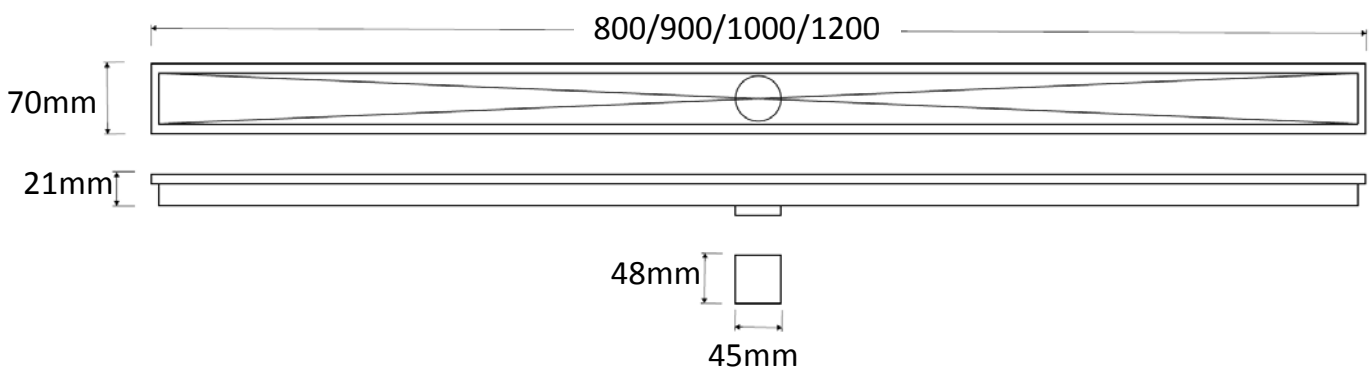

Channel waste MESH

Product Code: FD800MESH / FD900MESH / FD1000MESH / FD1200MESH

800/900/1000/1200 (l) x 70(w) x 21(d) mm ϕ 45mm

Features: Superior fall/centre outlet • 316 grade stainless steel • Manufactured from high-quality maintenance-free materials