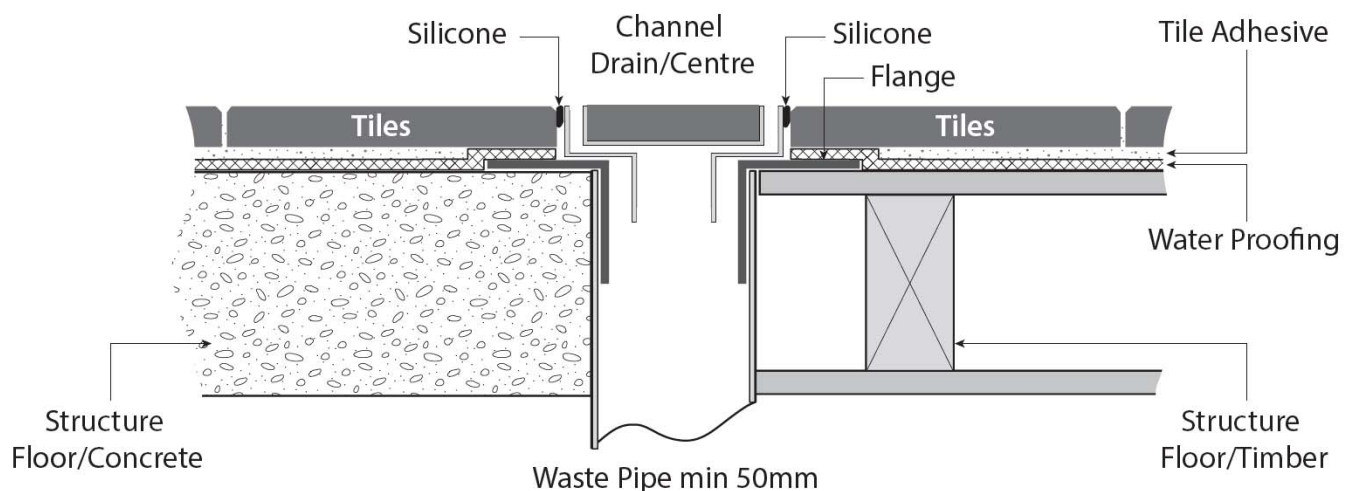

Installation Diagram

Additional Information

- 5 year warranty