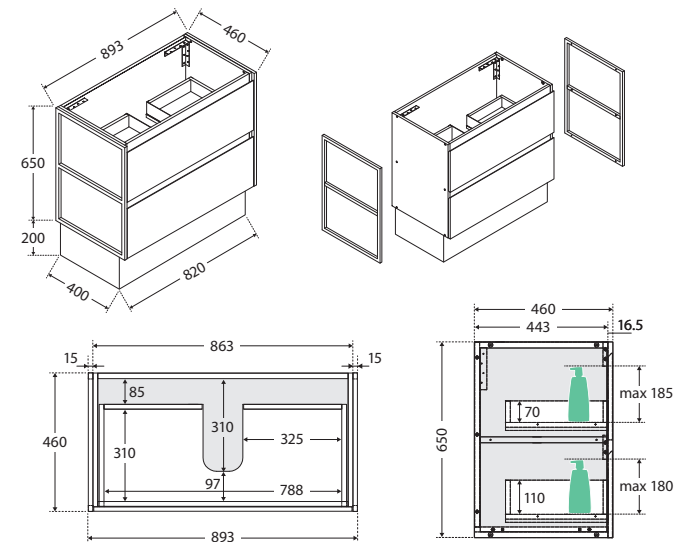

Amato®

900MM CABINET ON KICKBOARD WITH BLACK FRAMES

Features

- Customised with matte black metal frames
- Bevelled edge pull channel
- Interior drawer finish matches the external drawer fronts
- Full extension, soft close drawer runners
- 16 mm thick backing board and drawer bases
- Made from sustainably sourced timber