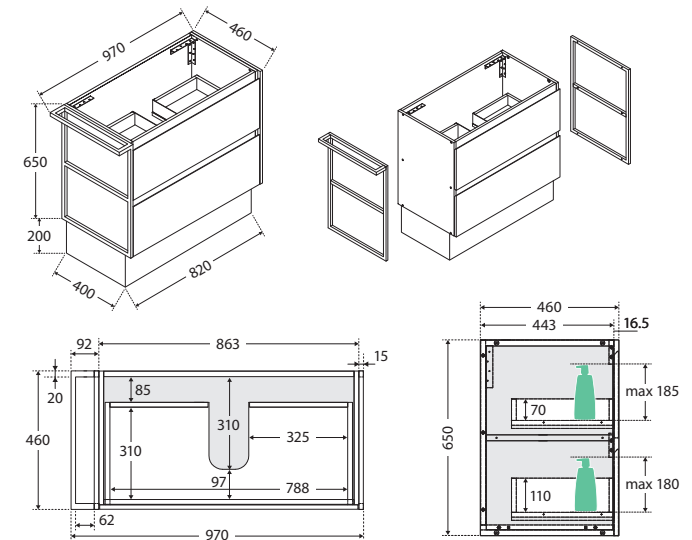

Amato[®]

900MM CABINET ON KICKBOARD WITH 1 FRAME & 1 TOWEL RAIL

Features

- Customised with 1 matte black metal frame and 1 matte black towel rail
- Bevelled edge pull channel
- Interior drawer finish matches the external drawer fronts
- Full extension, soft close drawer runners
- 16 mm thick backing board and drawer bases
- Made from sustainably sourced timber