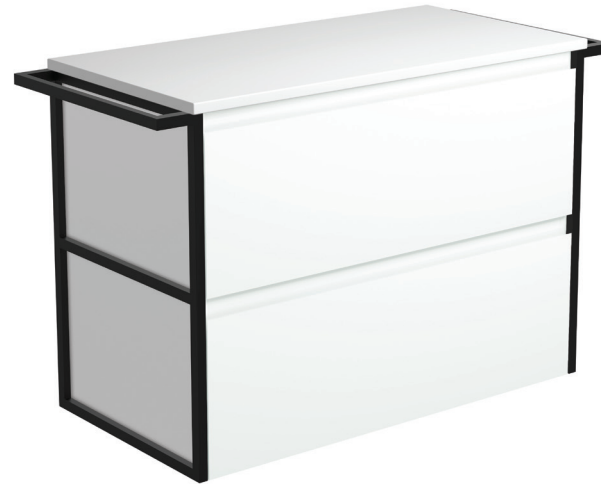

Amato®

900MM WALL-HUNG CABINET WITH BLACK TOWEL RAILS

Features

- Customised with matte black towel rails
- Bevelled edge pull channel
- Interior drawer finish matches the external drawer fronts
- Full extension, soft close drawer runners
- 16 mm thick backing board and drawer bases
- Made from sustainably sourced timber

Available in

Satin White with
Black Towel Rails
90BWT

Scandi Oak with
Black Towel Rails
90BST

Industrial with
Black Towel Rails
90BXT

Satin Black with
Black Towel Rails
90BBT

Mixed finishes
available. See our
website for details.

Cleaning & Care

- Regularly clean with mild soapy water using a clean, soft cloth.
- Do not use harsh detergents, bleach, abrasive cleaners or cream/wax cleaners. These substances can result in scratches and/or deposit build-ups that will affect the appearance.
- Avoid placing hot objects, such as hair straighteners, on any surface as these will cause discolouration and marking.
- Spills of hair dye, after-shave lotion, nail polish and remover, aerosol spray and other harsh chemicals should be removed immediately to prevent damage and discolouration. Clean immediately with mild soapy water using a clean, soft cloth.

While we aim to ensure specifications are correct at the time of publication, Fienza reserves the right to make modifications without prior notice. Physical colour may vary from image shown. All measurements are shown in millimetres. Always use physical product measurements for mark-ups and roughing-in as the technical drawing may differ from actual product received.