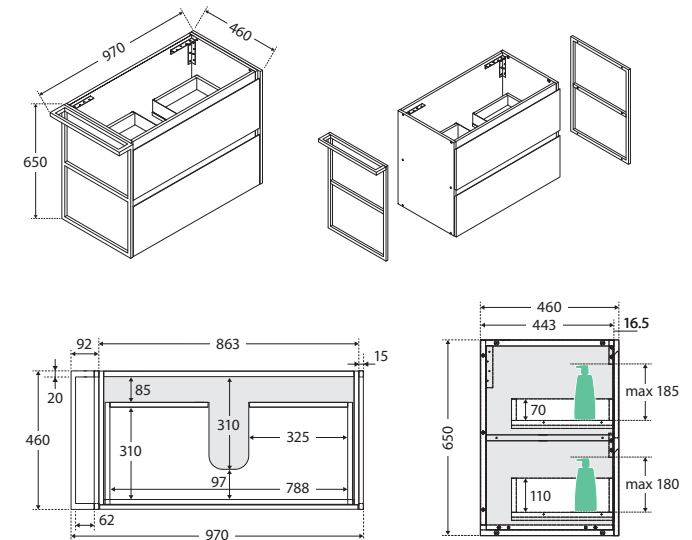

Amato®

900MM WALL-HUNG CABINET WITH 1 FRAME & 1 TOWEL RAIL

Features

- Customised with 1 matte black metal frame and 1 matte black towel rail
- Bevelled edge pull channel
- Interior drawer finish matches the external drawer fronts
- Full extension, soft close drawer runners
- 16 mm thick backing board and drawer bases
- Made from sustainably sourced timber