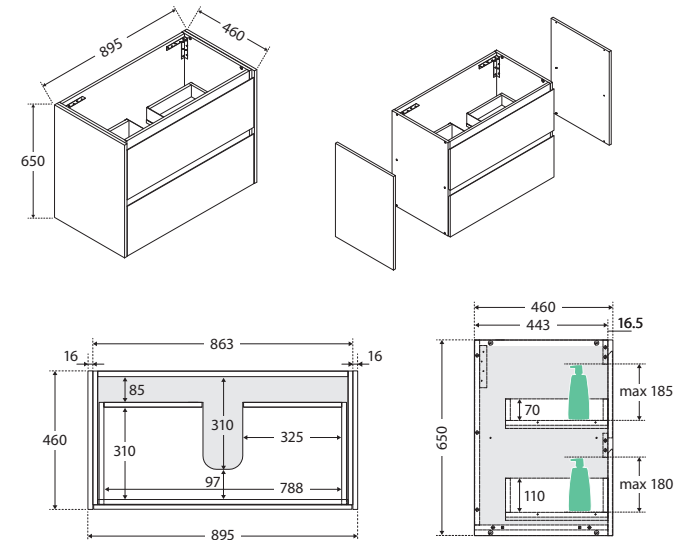

Amato®

900MM WALL-HUNG CABINET WITH SOLID PANELS

Features

- Customised options with solid side panels in four finishes
- Bevelled edge pull channel
- Interior drawer finish matches the external drawer fronts
- Full extension, soft close drawer runners
- 16 mm thick backing board and drawer bases
- Made from sustainably sourced timber