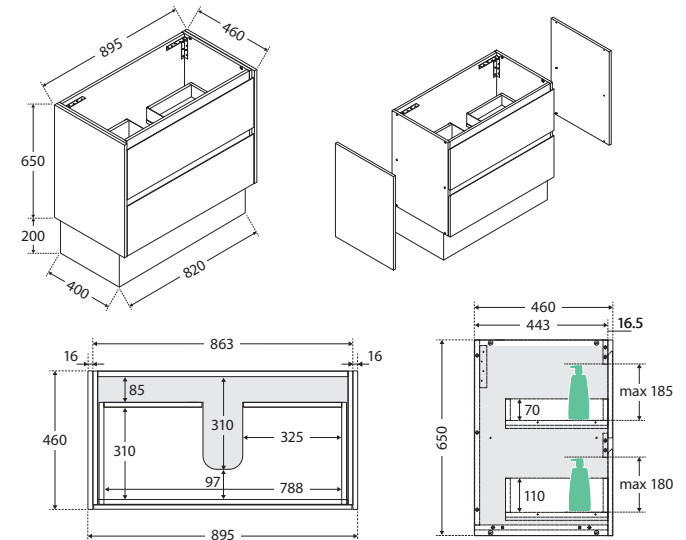

Amato®

900MM CABINET ON KICKBOARD WITH SOLID PANELS

Features

- Customised options with solid side panels in four finishes
- Bevelled edge pull channel
- Interior drawer finish matches the external drawer fronts
- Full extension, soft close drawer runners
- 16 mm thick backing board and drawer bases
- Made from sustainably sourced timber

Available in

Satin White with
Satin White Panels
90BWK

Scandi Oak with
Scandi Oak Panels
90BSK

Industrial with
Industrial Panels
90BXK

Satin Black with
Satin Black Panels
90BBK

Mixed finishes
available. See our
website for details.

Cleaning & Care

- Regularly clean with mild soapy water using a clean, soft cloth.
- Do not use harsh detergents, bleach, abrasive cleaners or cream/wax cleaners. These substances can result in scratches and/or deposit build-ups that will affect the appearance.
- Avoid placing hot objects, such as hair straighteners, on any surface as these will cause discolouration and marking.
- Spills of hair dye, after-shave lotion, nail polish and remover, aerosol spray and other harsh chemicals should be removed immediately to prevent damage and discolouration. Clean immediately with mild soapy water using a clean, soft cloth.

While we aim to ensure specifications are correct at the time of publication, Fienza reserves the right to make modifications without prior notice. Physical colour may vary from image shown. All measurements are shown in millimetres. Always use physical product measurements for mark-ups and roughing-in as the technical drawing may differ from actual product received.