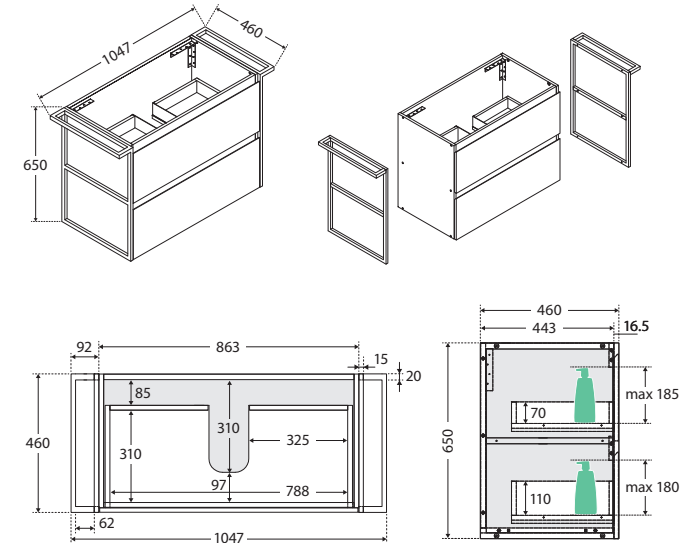

Amato®

900MM WALL-HUNG CABINET WITH BLACK TOWEL RAILS

Features

- Customised with matte black towel rails
- Bevelled edge pull channel
- Interior drawer finish matches the external drawer fronts
- Full extension, soft close drawer runners
- 16 mm thick backing board and drawer bases
- Made from sustainably sourced timber