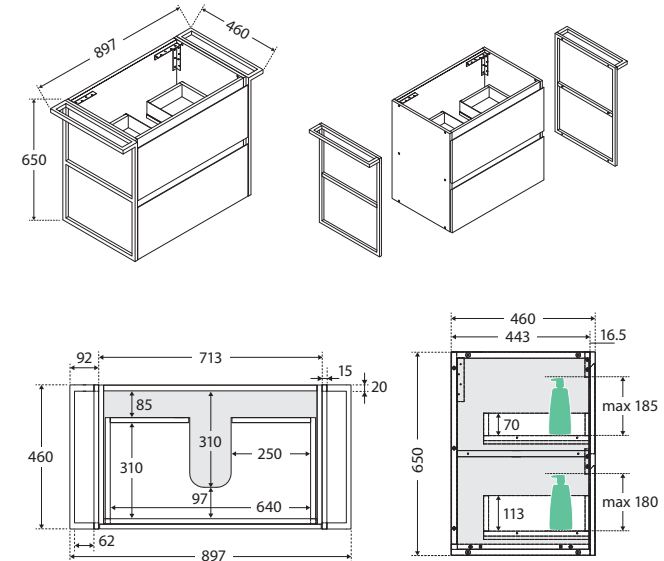

Amato®

750MM WALL-HUNG CABINET WITH BLACK TOWEL RAILS

Features

- Customised with matte black towel rails
- Bevelled edge pull channel
- Interior drawer finish matches the external drawer fronts
- Full extension, soft close drawer runners
- 16 mm thick backing board and drawer bases
- Made from sustainably sourced timber