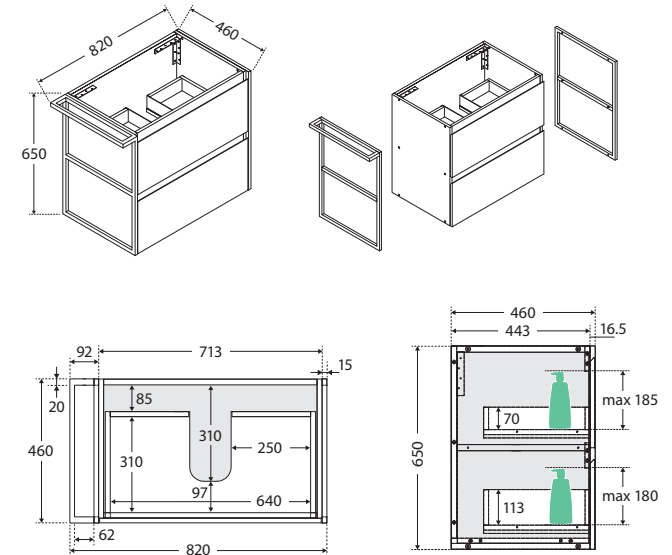

Amato[®]

750MM WALL-HUNG CABINET WITH 1 FRAME & 1 TOWEL RAIL

Features

- Customised with 1 matte black metal frame and 1 matte black towel rail
- Bevelled edge pull channel
- Interior drawer finish matches the external drawer fronts
- Full extension, soft close drawer runners
- 16 mm thick backing board and drawer bases
- Made from sustainably sourced timber