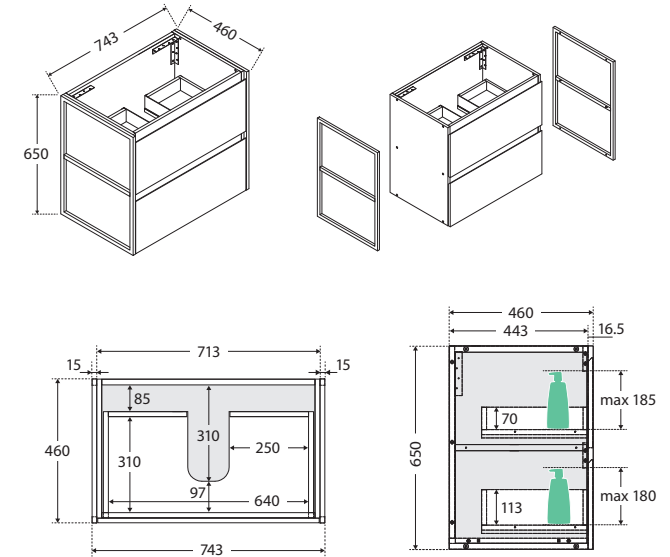

Amato®

750MM WALL-HUNG CABINET WITH BLACK FRAMES

Features

- Customised with matte black metal frames
- Bevelled edge pull channel
- Interior drawer finish matches the external drawer fronts
- Full extension, soft close drawer runners
- 16 mm thick backing board and drawer bases
- Made from sustainably sourced timber

Available in

Satin White with
Black Frames
75BWF

Scandi Oak with
Black Frames
75BSF

Industrial with
Black Frames
75BXF

Satin Black with
Black Frames
75BBF

Mixed finishes
available. See our
website for details.

Cleaning & Care

- Regularly clean with mild soapy water using a clean, soft cloth.
- Do not use harsh detergents, bleach, abrasive cleaners or cream/wax cleaners. These substances can result in scratches and/or deposit build-ups that will affect the appearance.
- Avoid placing hot objects, such as hair straighteners, on any surface as these will cause discolouration and marking.
- Spills of hair dye, after-shave lotion, nail polish and remover, aerosol spray and other harsh chemicals should be removed immediately to prevent damage and discolouration. Clean immediately with mild soapy water using a clean, soft cloth.

While we aim to ensure specifications are correct at the time of publication, Fienza reserves the right to make modifications without prior notice. Physical colour may vary from image shown. All measurements are shown in millimetres. Always use physical product measurements for mark-ups and roughing-in as the technical drawing may differ from actual product received.