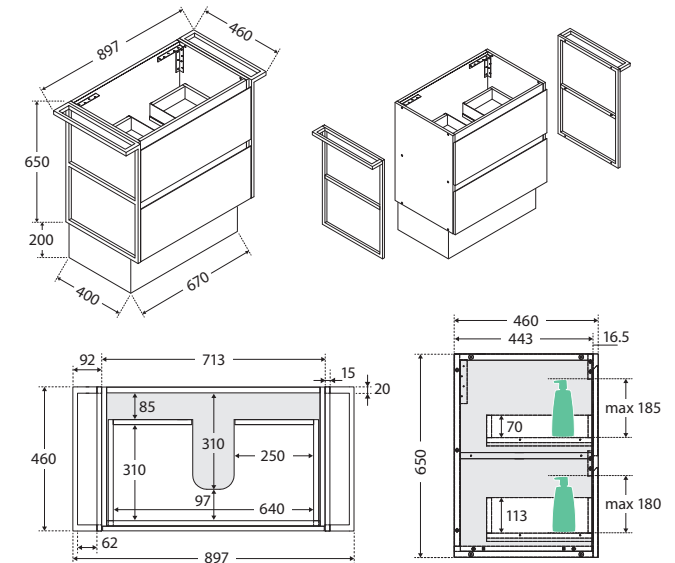

Amato®

750MM CABINET ON KICKBOARD WITH BLACK TOWEL RAILS

Features

- Customised with matte black towel rails
- Bevelled edge pull channel
- Interior drawer finish matches the external drawer fronts
- Full extension, soft close drawer runners
- 16 mm thick backing board and drawer bases
- Made from sustainably sourced timber