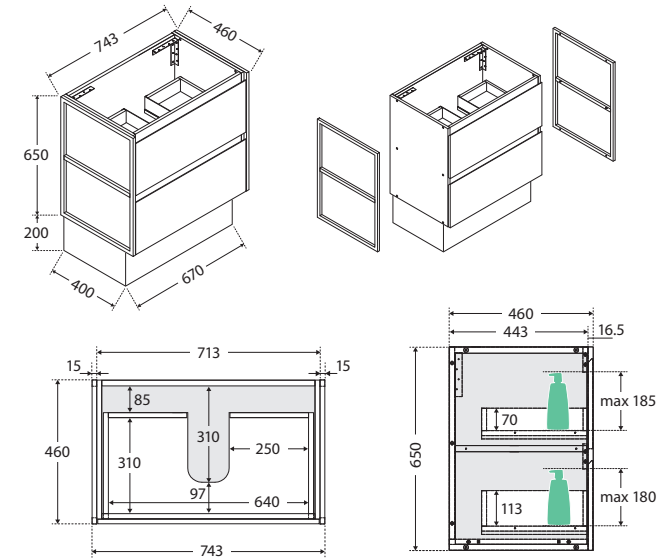

Amato®

750MM CABINET ON KICKBOARD WITH BLACK FRAMES

Features

- Customised with matte black metal frames
- Bevelled edge pull channel
- Interior drawer finish matches the external drawer fronts
- Full extension, soft close drawer runners
- 16 mm thick backing board and drawer bases
- Made from sustainably sourced timber