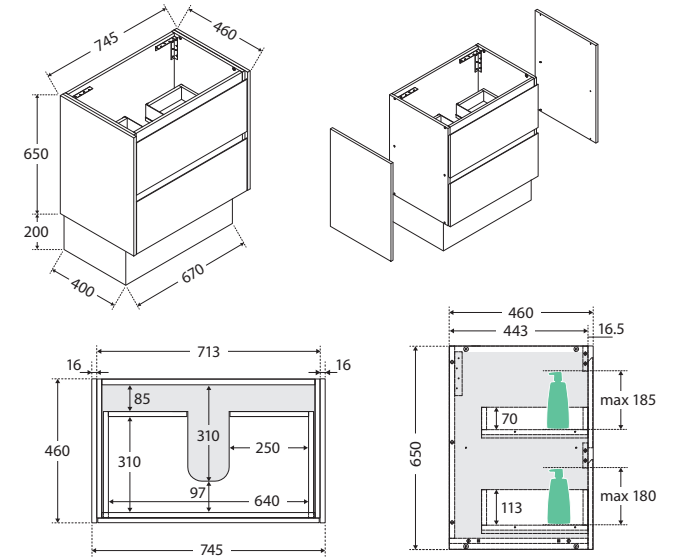

Amato®

750MM CABINET ON KICKBOARD WITH SOLID PANELS

Features

- Customised options with solid side panels in four finishes
- Bevelled edge pull channel
- Interior drawer finish matches the external drawer fronts
- Full extension, soft close drawer runners
- 16 mm thick backing board and drawer bases
- Made from sustainably sourced timber