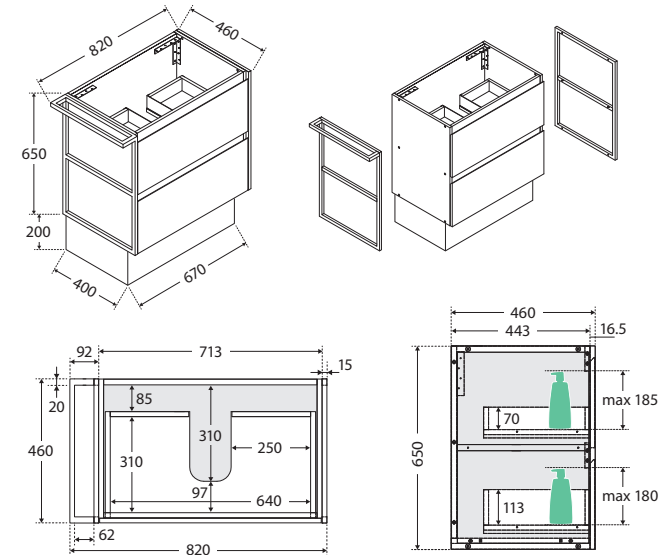

Amato®

750MM CABINET ON KICKBOARD WITH 1 FRAME & 1 TOWEL RAIL

Features

- Customised with 1 matte black metal frame and 1 matte black towel rail
- Bevelled edge pull channel
- Interior drawer finish matches the external drawer fronts
- Full extension, soft close drawer runners
- 16 mm thick backing board and drawer bases
- Made from sustainably sourced timber