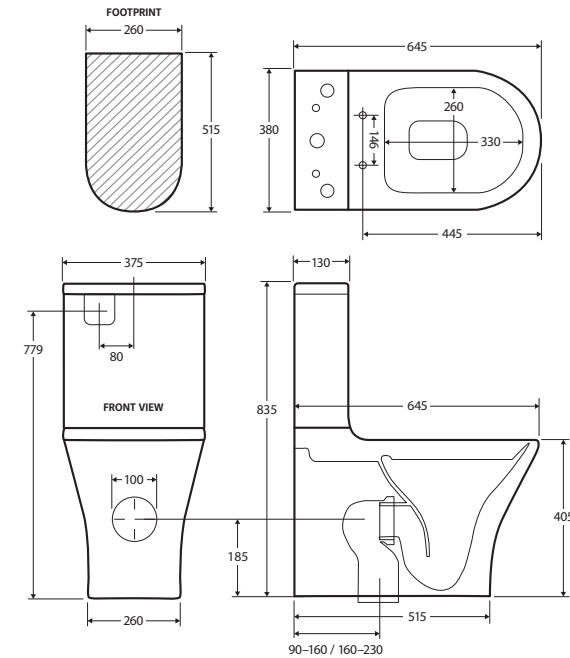

Luciana® BACK-TO-WALL TOILET SUITE

Features

- Rimless hygienic flush
- Gloss white finish
- Large, easy-push chrome flush buttons
- Concealed pan for easy cleaning
- UF quick release, soft close seat
- High quality, R&T flush mechanism
- Top or bottom inlets:
 - Left top inlet
 - Left or right bottom inlet
- Available as P-Trap or S-Trap
- **WELS 4 Star rated, 4.5L/3L (3.3L average flush)**

Available in

P-Trap
K1343P

S-Trap 90-160
K1343A

S-Trap 160-230
K1343B

Cleaning & Care

- The toilet seat may be removed for cleaning - depress the quick release buttons and lift up.
- Clean only with a soft cloth or sponge using warm water and mild soap or detergent. Do not use any abrasive cleaning materials.
- Do not use any solvents or corrosive liquids.
- Note that use of clip-on deodorisers will affect flushing performance on rimless suites.

While we aim to ensure specifications are correct at the time of publication, Fienza reserves the right to make modifications without prior notice. Physical colour may vary from image shown. All measurements are shown in millimetres. For ceramic products, please allow +/- 10 mm tolerance for manufacturing variance. Always use physical product measurements for mark-ups and roughing-in as the technical drawing may differ from actual product received.