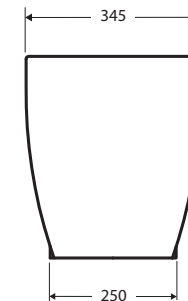

RAK Metropolitan WALL-FACED TOILET

Features

- Gloss white finish
- Boxed rim pan
- Concealed pan for easy cleaning
- UF quick release, soft close seat
- Available as P-Trap only
- Stainless steel hinges
- Includes floor mounting screws
- Made in UAE
- **WELS 3 Star rated, 6L/3L (3.8L average flush)**

Please note: Toilets with a WELS 3 Star rating can only be used for bathroom renovation and/or replacement in existing dwellings.

Cistern and flush buttons required (sold separately)

RAK
CERAMICS

Available in

P-Trap
Pan & Seat
510048W

Cleaning & Care

- The toilet seat may be removed for cleaning - depress the quick release buttons and lift up.
- Clean only with a soft cloth or sponge using warm water and mild soap or detergent. Do not use any abrasive cleaning materials.
- Do not use any solvents or corrosive liquids.

While we aim to ensure specifications are correct at the time of publication, Fienza reserves the right to make modifications without prior notice. Physical colour may vary from image shown. All measurements are shown in millimetres. For ceramic products, please allow +/- 10 mm tolerance for manufacturing variance. Always use physical product measurements for mark-ups and roughing-in as the technical drawing may differ from actual product received.