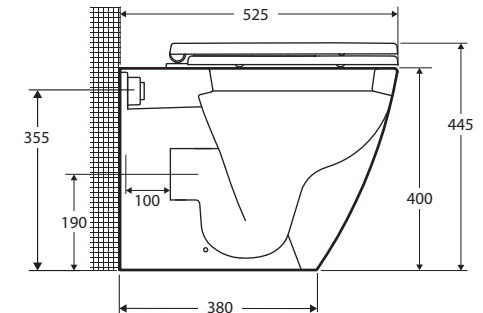

Available in

P-Trap
Pan & Seat
510048W

Cleaning & Care

- The toilet seat may be removed for cleaning - depress the quick release buttons and lift up.
- Clean only with a soft cloth or sponge using warm water and mild soap or detergent. Do not use any abrasive cleaning materials.
- Do not use any solvents or corrosive liquids.

While we aim to ensure specifications are correct at the time of publication, Fienza reserves the right to make modifications without prior notice. Physical colour may vary from image shown. All measurements are shown in millimetres. For ceramic products, please allow +/- 10 mm tolerance for manufacturing variance. Always use physical product measurements for mark-ups and roughing-in as the technical drawing may differ from actual product received.