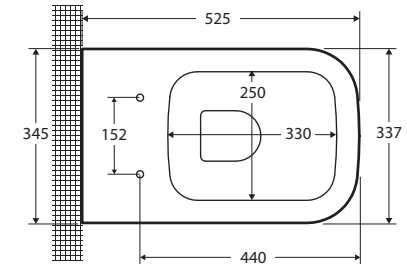

Available in

P-Trap
Pan & Seat
510048W

Cleaning & Care

- The toilet seat may be removed for cleaning - depress the quick release buttons and lift up.
- Clean only with a soft cloth or sponge using warm water and mild soap or detergent. Do not use any abrasive cleaning materials.
- Do not use any solvents or corrosive liquids.

While we aim to ensure specifications are correct at the time of publication, Fienza reserves the right to make modifications without prior notice. Physical colour may vary from image shown. All measurements are shown in millimetres. For ceramic products, please allow +/- 10 mm tolerance for manufacturing variance. Always use physical product measurements for mark-ups and roughing-in as the technical drawing may differ from actual product received.