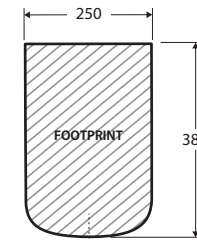

RAK Metropolitan WALL-FACED TOILET

Features

- Gloss white finish
- Boxed rim pan
- Concealed pan for easy cleaning
- UF quick release, soft close seat
- Available as P-Trap only
- Stainless steel hinges
- Includes floor mounting screws
- Made in UAE
- **WELS 3 Star rated, 6L/3L (3.8L average flush)**

Please note: Toilets with a WELS 3 Star rating can only be used for bathroom renovation and/or replacement in existing dwellings.

Cistern and flush buttons required (sold separately)

RAK
CERAMICS

Available in

P-Trap
Pan & Seat
510048W

Cleaning & Care

- The toilet seat may be removed for cleaning - depress the quick release buttons and lift up.
- Clean only with a soft cloth or sponge using warm water and mild soap or detergent. Do not use any abrasive cleaning materials.
- Do not use any solvents or corrosive liquids.

While we aim to ensure specifications are correct at the time of publication, Fienza reserves the right to make modifications without prior notice. Physical colour may vary from image shown. All measurements are shown in millimetres. For ceramic products, please allow +/- 10 mm tolerance for manufacturing variance. Always use physical product measurements for mark-ups and roughing-in as the technical drawing may differ from actual product received.