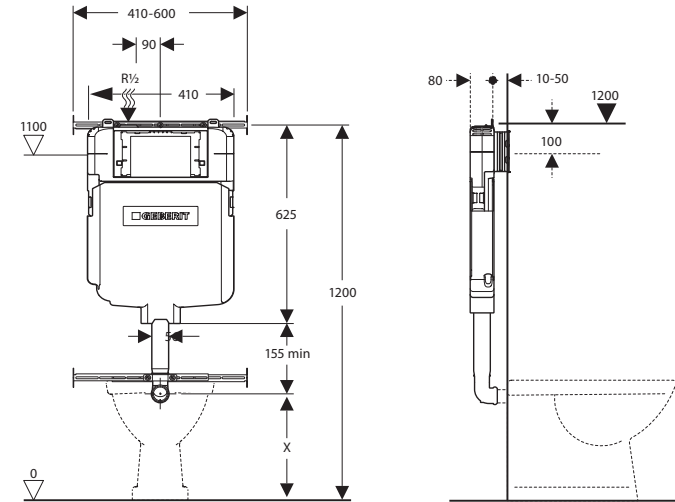

Geberit Sigma 8 IN-WALL CISTERN

FOR FLOOR-MOUNTED/
WALL-FACED PANS

Features

- Suits wall-faced pans
- Operating pressure 10-1000 kpa
- HDPE one-piece tank
- Designed in Switzerland, made in Germany
- **WELS 4 Star rated, 4.5L/3L (3.4L average flush)**

GEBERIT

109-795-00-1

While we aim to ensure specifications are correct at the time of publication, Fienza reserves the right to make modifications without prior notice. Physical colour may vary from image shown. All measurements are shown in millimetres. Always use physical product measurements for mark-ups and roughing-in as the technical drawing may differ from actual product received.