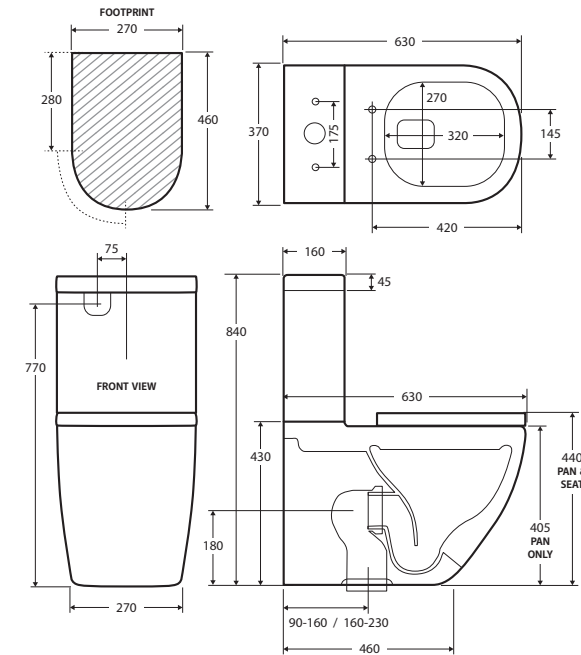

Empire BACK-TO-WALL TOILET SUITE

Features

- Hygienic, Nano-Glaze protection
- Short projection for tight spaces
- Gloss white finish
- Large, easy-push chrome flush buttons
- Concealed pan for easy cleaning
- UF quick release, soft close seat
- High quality, R&T flush mechanism
- Stainless steel hinges
- Includes floor mounting screws
- Top or bottom inlets:
 - Left top inlet
 - Left or right bottom inlet
- Available as P-Trap or S-Trap
- **WELS 4 Star rated, 4.5L/3L (3.3L average flush)**

Available in

P-Trap
K003P

S-Trap 90-160
K003A

S-Trap 160-230
K003B

Cleaning & Care

- The toilet seat may be removed for cleaning - depress the quick release buttons and lift up.
- Clean only with a soft cloth or sponge using warm water and mild soap or detergent. Do not use any abrasive cleaning materials.
- Do not use any solvents or corrosive liquids.

While we aim to ensure specifications are correct at the time of publication, Fienza reserves the right to make modifications without prior notice. Physical colour may vary from image shown. All measurements are shown in millimetres. For ceramic products, please allow +/- 10 mm tolerance for manufacturing variance. Always use physical product measurements for mark-ups and roughing-in as the technical drawing may differ from actual product received.