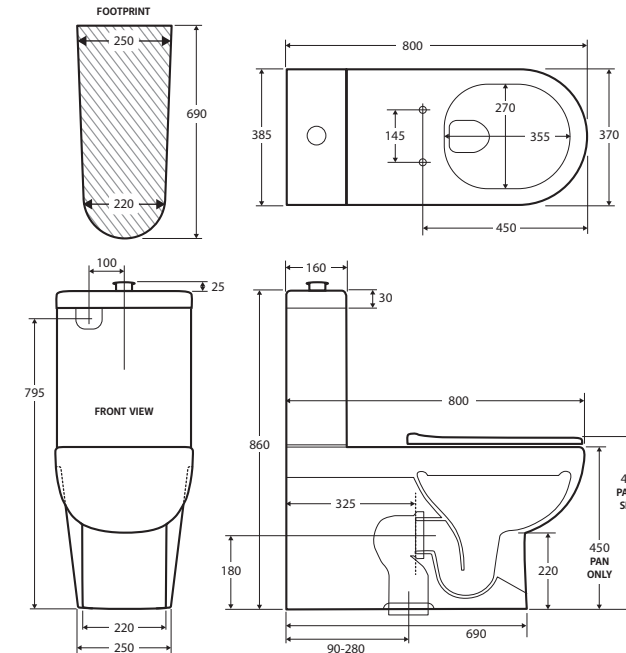

Stella Care White BACK-TO-WALL TOILET SUITE

Features

- Rimless hygienic flush
- Large, raised grey flush buttons
- Concealed pan for easy cleaning
- Single flap white seat
- High quality, R&T flush mechanism
- Top or bottom inlets:
 - Left top inlet
 - Left OR right bottom inlet (cannot use both at the same time)
- Available as P-Trap 180mm, or S-Trap with vario-bend 90-280 mm connector
- **WELS 4 Star rated, 4.5L/3L (3.4L average flush)**

Available in

P-Trap
Bottom Inlet
K006WP

S-Trap
Bottom Inlet
K006WA

P-Trap
Top Inlet
K006WP-1

S-Trap
Top Inlet
K006WA-1

Cleaning & Care

- Clean only with a soft cloth or sponge using warm water and mild soap or detergent. Do not use any abrasive cleaning materials.
- Do not use any solvents or corrosive liquids.
- Note that use of clip-on deodorisers will affect flushing performance on rimless suites.

While we aim to ensure specifications are correct at the time of publication, Fienza reserves the right to make modifications without prior notice. Physical colour may vary from image shown. All measurements are shown in millimetres. For ceramic products, please allow +/- 10 mm tolerance for manufacturing variance. Always use physical product measurements for mark-ups and roughing-in as the technical drawing may differ from actual product received.