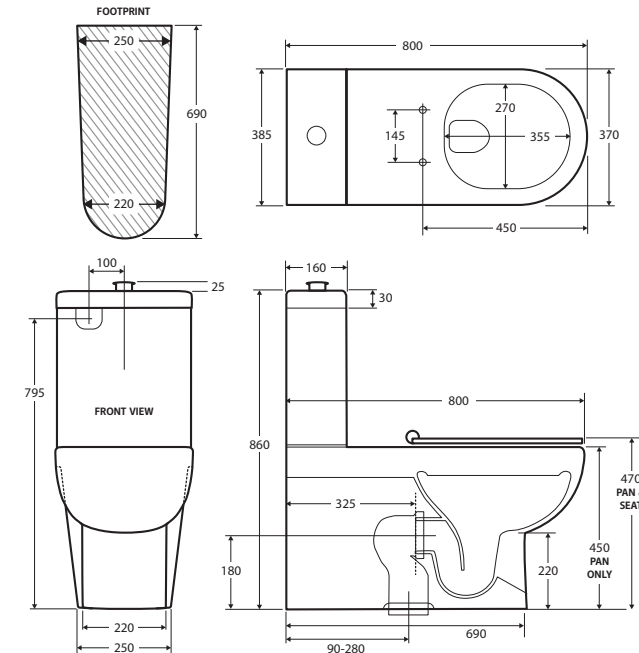

Stella Care Blue

BACK-TO-WALL TOILET SUITE

Features

- Can be installed for AS1428.1 Accessible compliance
- Rimless hygienic flush
- Gloss white finish on pan and cistern
- Large, raised blue flush buttons
- Concealed pan for easy cleaning
- Single flap blue seat
- High quality, R&T flush mechanism
- Top or bottom inlets:
 - Left top inlet
 - Left OR right bottom inlet (cannot use both at the same time)
- Available as P-Trap 180mm, or S-Trap with vario-bend 90-280 mm connector
- **WELS 4 Star rated, 4.5L/3L (3.4L average flush)**

Available in

P-Trap
Bottom Inlet
K006P

S-Trap
Bottom Inlet
K006A

P-Trap
Top Inlet
K006P-1

S-Trap
Top Inlet
K006A-1

Cleaning & Care

- Clean only with a soft cloth or sponge using warm water and mild soap or detergent. Do not use any abrasive cleaning materials.
- Do not use any solvents or corrosive liquids.
- Note that use of clip-on deodorisers will affect flushing performance on rimless suites.

While we aim to ensure specifications are correct at the time of publication, Fienza reserves the right to make modifications without prior notice. Physical colour may vary from image shown. All measurements are shown in millimetres. For ceramic products, please allow +/- 10 mm tolerance for manufacturing variance. Always use physical product measurements for mark-ups and roughing-in as the technical drawing may differ from actual product received.