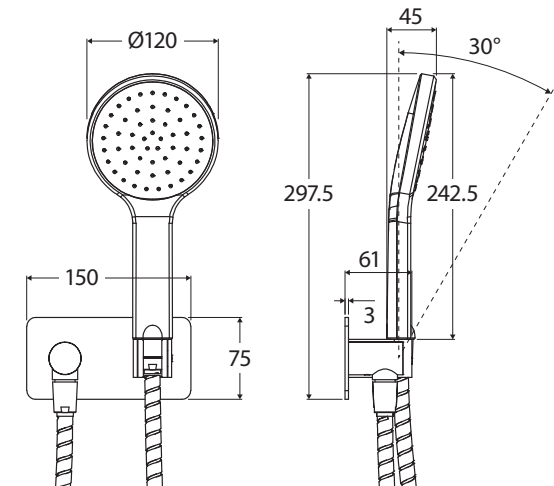

Kaya® HAND SHOWER SOFT SQUARE PLATE

Features

- Designed to complement the shower or bath
- All-in-one water inlet and mounting bracket
- Tilt function
- Made from solid brass
- 1.5 metre stainless steel flexible hose (PVC on matte black model)
- **WELS 3 Star rated, 9L/min**

KAYA Hand Piece (MSH115):

- Single water-flow setting
- Easy to clean TPR nozzles
- Made from ABS

Available in

Polished
Chrome
433115

PVD
Brushed Nickel
433115BN

PVD
Gun Metal
433115GM

Electroplated
Matte Black
433115B

While we aim to ensure specifications are correct at the time of publication, Fienza reserves the right to make modifications without prior notice. Physical colour may vary from image shown. All measurements are shown in millimetres. Always use physical product measurements for mark-ups and roughing-in as the technical drawing may differ from actual product received.