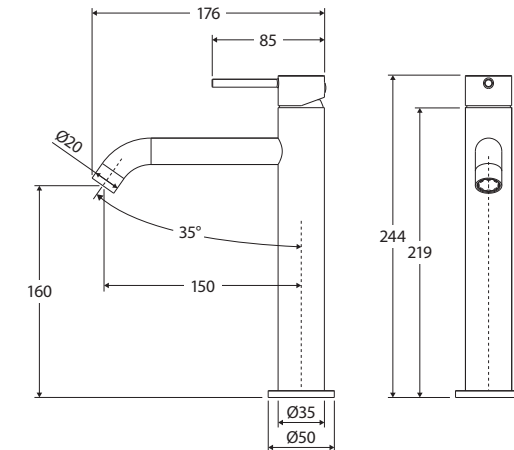

Kaya® MEDIUM BASIN MIXER

Features

- Curved outlet
- Designed for use with semi-inset basins
- Made from solid brass
- High quality European cartridge (25 mm)
- PEX split-resistant flexible hoses
- **WELS 5 Star rated, 5L/min**

Please note: This product may have a visible Fienza or Watermark logo.

Available in

Polished
Chrome
228110

PVD
Brushed Nickel
228110BN

PVD
Gun Metal
228110GM

Electroplated
Matte Black
228110B

PVD
Urban Brass
228110UB

Cleaning & Care

- Regularly clean with mild soapy water using a microfibre cloth.
- In highly polluted or coastal locations, we recommend cleaning 2-3 times per week.
- Do not use harsh detergents, bleach, cream cleaners or citrus based cleaners. These substances are abrasive and will damage the surface.
- Do not use undue pressure and wipe in one direction only.

While we aim to ensure specifications are correct at the time of publication, Fienza reserves the right to make modifications without prior notice. Physical colour may vary from image shown. All measurements are shown in millimetres. Always use physical product measurements for mark-ups and roughing-in as the technical drawing may differ from actual product received.