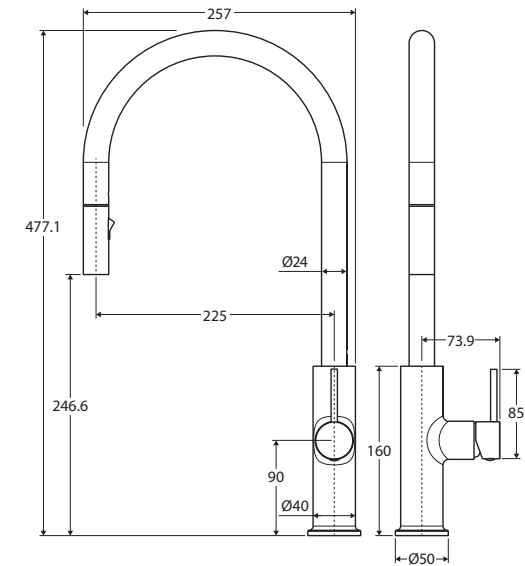

Kaya® PULL-OUT SINK MIXER

Features

- Pull-out nozzle - maximum reach: 430 mm
- Two water-flow settings: normal and spray
- Swivel function
- Made from solid brass
- High quality 25 mm European cartridge
- PEX split-resistant flexible hoses
- Available in up to 5 finishes
- **WELS 6 Star rated, 4.5L/min**

Please note: This product may have a visible Fienza or Watermark logo.

Available in

Polished
Chrome
228108

PVD
Brushed Nickel
228108BN

PVD
Gun Metal
228108GM

Electroplated
Matte Black
228108B

PVD
Urban Brass
228108UB

Cleaning & Care

- Regularly clean with mild soapy water using a microfibre cloth.
- In highly polluted or coastal locations, we recommend cleaning 2-3 times per week.
- Do not use harsh detergents, bleach, cream cleaners or citrus based cleaners. These substances are abrasive and will damage the surface.
- Do not use undue pressure and wipe in one direction only.

While we aim to ensure specifications are correct at the time of publication, Fienza reserves the right to make modifications without prior notice. Physical colour may vary from image shown. All measurements are shown in millimetres. Always use physical product measurements for mark-ups and roughing-in as the technical drawing may differ from actual product received.