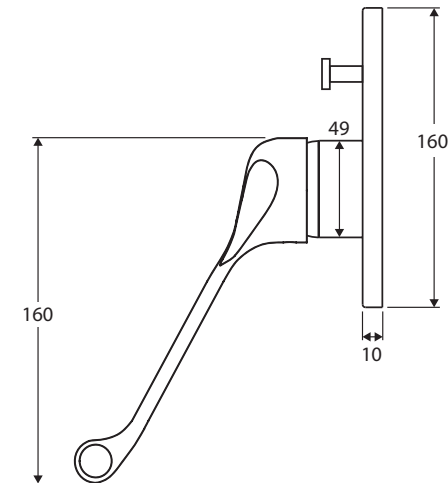

## WALL DIVERTER MIXER

### Features

- Can be installed to comply with AS1428.1
- Long handle for easy reach and operation
- Designed for shower and bath
- Made from solid brass
- 40 mm cartridge

**Please note:** This product may have a visible Fienza or Watermark logo.

While we aim to ensure specifications are correct at the time of publication, Fienza reserves the right to make modifications without prior notice. Physical colour may vary from image shown. All measurements are shown in millimetres. Always use physical product measurements for mark-ups and roughing-in as the technical drawing may differ from actual product received.