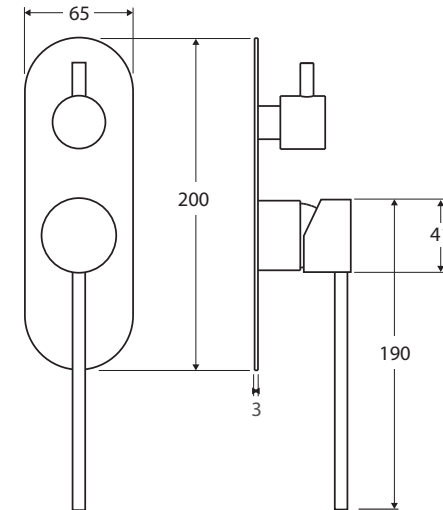

## WALL DIVERTER MIXER

### Features

- Can be installed to comply with AS1428.1
- Sleek, modern design
- Long handle for easy reach and operation
- Designed for shower and bath
- Made from solid brass
- 35 mm cartridge

**Please note:** This product may have a visible Fienza or Watermark logo.

While we aim to ensure specifications are correct at the time of publication, Fienza reserves the right to make modifications without prior notice. Physical colour may vary from image shown. All measurements are shown in millimetres. Always use physical product measurements for mark-ups and roughing-in as the technical drawing may differ from actual product received.