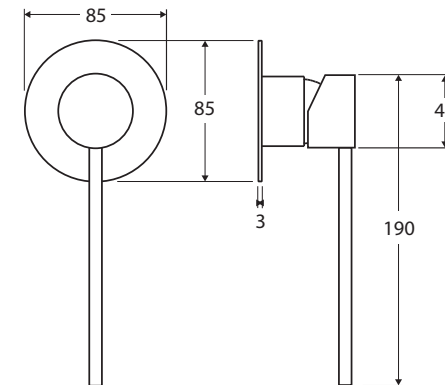

Isabella Care

WALL MIXER

ROUND PLATE

Features

- Can be installed to comply with AS1428.1
- Sleek, modern design
- Long handle for easy reach and operation
- Designed for shower and bath
- Made from solid brass
- 35 mm cartridge

Please note: This product may have a visible Fienza or Watermark logo.

Available in

Polished Chrome
213101D-2

Cleaning & Care

- Regularly clean with mild soapy water using a microfibre cloth.
- In highly polluted or coastal locations, we recommend cleaning 2-3 times per week.
- Do not use harsh detergents, bleach, cream cleaners or citrus based cleaners. These substances are abrasive and will damage the surface.
- Do not use undue pressure and wipe in one direction only.

While we aim to ensure specifications are correct at the time of publication, Fienza reserves the right to make modifications without prior notice. Physical colour may vary from image shown. All measurements are shown in millimetres. Always use physical product measurements for mark-ups and roughing-in as the technical drawing may differ from actual product received.