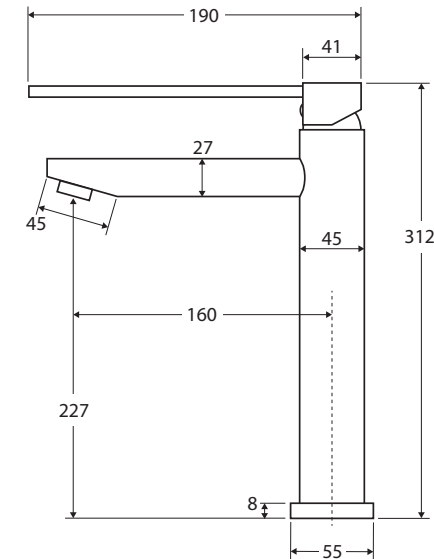

Hustle Care

TALL BASIN MIXER

Features

- Can be installed to comply with AS1428.1
- Sleek, modern design
- Long handle for easy reach and operation
- Fixed position
- Made from solid brass
- 35 mm cartridge
- PEX split-resistant flexible hoses
- **WELS 5 Star rated, 5L/min**

Please note: This product may have a visible Fienza or Watermark logo.

Available in

Electroplated
Matte Black
225107D

Cleaning & Care

- Regularly clean with mild soapy water using a microfibre cloth.
- In highly polluted or coastal locations, we recommend cleaning 2-3 times per week.
- Do not use harsh detergents, bleach, cream cleaners or citrus based cleaners. These substances are abrasive and will damage the surface.
- Do not use undue pressure and wipe in one direction only.

While we aim to ensure specifications are correct at the time of publication, Fienza reserves the right to make modifications without prior notice. Physical colour may vary from image shown. All measurements are shown in millimetres. Always use physical product measurements for mark-ups and roughing-in as the technical drawing may differ from actual product received.