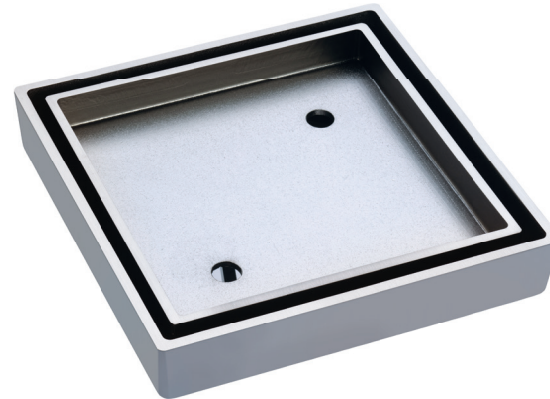

# Square TILE BED FLOOR WASTE

## Features

- 75 mm outlet
- Made from solid brass
- Electroplated finishes

## Available in

Chrome  
**GD329**

Brushed Nickel  
**GD329BN**

Gun Metal  
**GD329GM**

Matte Black  
**GD329B**

Antique Brass  
**GD329AB**