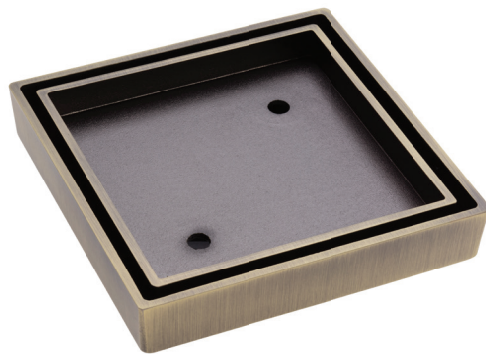

# Square TILE BED FLOOR WASTE

## Features

- 75 mm outlet
- Made from solid brass
- Electroplated finishes

## Available in

Chrome  
**GD329**

Brushed Nickel  
**GD329BN**

Gun Metal  
**GD329GM**

Matte Black  
**GD329B**

Antique Brass  
**GD329AB**