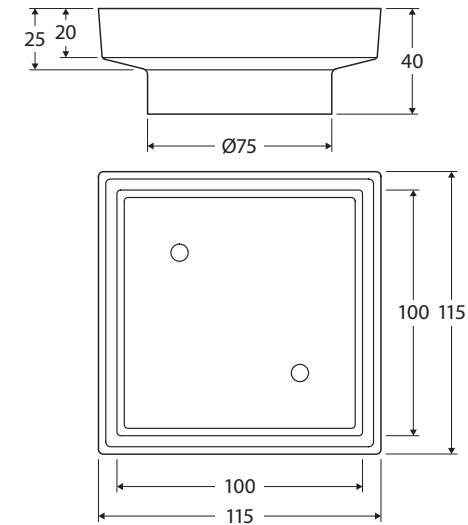

# Square TILE BED FLOOR WASTE

## Features

- 75 mm outlet
- Made from solid brass
- Electroplated finishes

While we aim to ensure specifications are correct at the time of publication, Fienza reserves the right to make modifications without prior notice. Physical colour may vary from image shown. All measurements are shown in millimetres. Always use physical product measurements for mark-ups and roughing-in as the technical drawing may differ from actual product received.