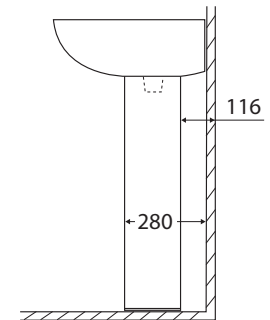

RAK Compact 550 PEDESTAL BASIN

Features

- Fully vitreous china with gloss white finish
- Two-piece assembly
- Requires 32 mm waste with overflow (not included)
- Weight: 18kg
- Chrome overflow ring available separately: **OVERFLOW**

Back View

Side View

Available in

1 Tap Hole
611231W

3 Tap Holes
611233W

Cleaning & Care

- Wipe with a clean, soft cloth and mild soapy water or non-abrasive bathroom cleaner. Test in an inconspicuous area before cleaning the whole basin.
- Avoid placing hot objects, such as hair straighteners, on any surface as these will cause discolouration and marking.
- Spills of hair dye, after-shave lotion, nail polish and remover, aerosol spray and other harsh chemicals should be removed immediately to prevent damage and discolouration. Clean immediately with mild soapy water using a clean, soft cloth.

While we aim to ensure specifications are correct at the time of publication, Fienza reserves the right to make modifications without prior notice. Physical colour may vary from image shown. All measurements are shown in millimetres. For ceramic products, please allow +/- 10 mm tolerance for manufacturing variance. Always use physical product measurements for mark-ups and roughing-in as the technical drawing may differ from actual product received.