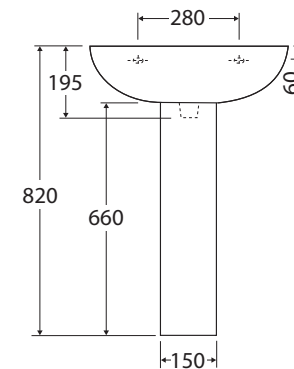

RAK Compact 550 PEDESTAL BASIN

Features

- Fully vitreous china with gloss white finish
- Two-piece assembly
- Requires 32 mm waste with overflow (not included)
- Weight: 18kg
- Chrome overflow ring available separately: **OVERFLOW**

Back View

Side View

Available in

1 Tap Hole
611231W

3 Tap Holes
611233W

Cleaning & Care

- Wipe with a clean, soft cloth and mild soapy water or non-abrasive bathroom cleaner. Test in an inconspicuous area before cleaning the whole basin.
- Avoid placing hot objects, such as hair straighteners, on any surface as these will cause discolouration and marking.
- Spills of hair dye, after-shave lotion, nail polish and remover, aerosol spray and other harsh chemicals should be removed immediately to prevent damage and discolouration. Clean immediately with mild soapy water using a clean, soft cloth.

While we aim to ensure specifications are correct at the time of publication, Fienza reserves the right to make modifications without prior notice. Physical colour may vary from image shown. All measurements are shown in millimetres. For ceramic products, please allow +/- 10 mm tolerance for manufacturing variance. Always use physical product measurements for mark-ups and roughing-in as the technical drawing may differ from actual product received.