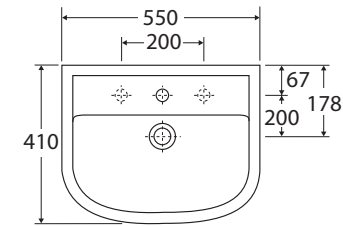

RAK Compact 550 PEDESTAL BASIN

Features

- Fully vitreous china with gloss white finish
- Two-piece assembly
- Requires 32 mm waste with overflow (not included)
- Weight: 18kg
- Chrome overflow ring available separately: **OVERFLOW**

While we aim to ensure specifications are correct at the time of publication, Fienza reserves the right to make modifications without prior notice. Physical colour may vary from image shown. All measurements are shown in millimetres. For ceramic products, please allow +/- 10 mm tolerance for manufacturing variance. Always use physical product measurements for mark-ups and roughing-in as the technical drawing may differ from actual product received.