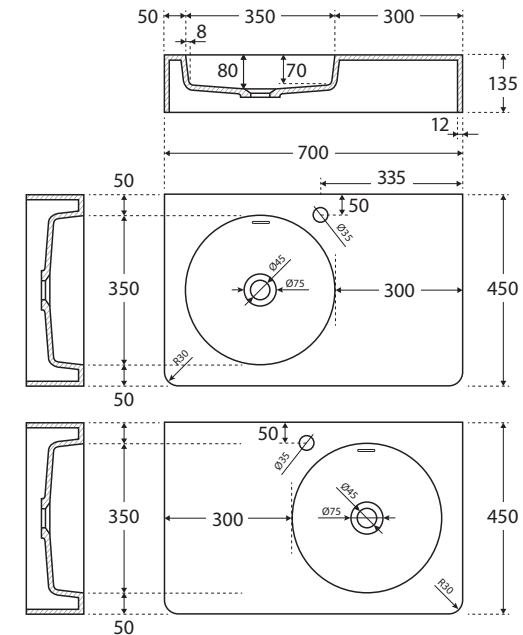

Encanto 700

WALL-HUNG SOLID SURFACE BASIN

Features

- Cast stone solid surface matte white finish
- Available with or without overflow depending on model
- Requires 40mm waste (with or without overflow depending on model chosen; not included)
- Requires bottle trap (not included)
- Wall mounting bolts included

Available in

Left hand bowl

1 Tap Hole
With Overflow
CSB11-70L

No Tap Hole
With Overflow
CSB11-70L-0

Right hand bowl

1 Tap Hole
With Overflow
CSB11-70R

No Tap Hole
With Overflow
CSB11-70R-0

Cleaning & Care

While we aim to ensure specifications are correct at the time of publication, Fienza reserves the right to make modifications without prior notice. Physical colour may vary from image shown. All measurements are shown in millimetres. For ceramic products, please allow +/- 10 mm tolerance for manufacturing variance. Always use physical product measurements for mark-ups and roughing-in as the technical drawing may differ from actual product received.