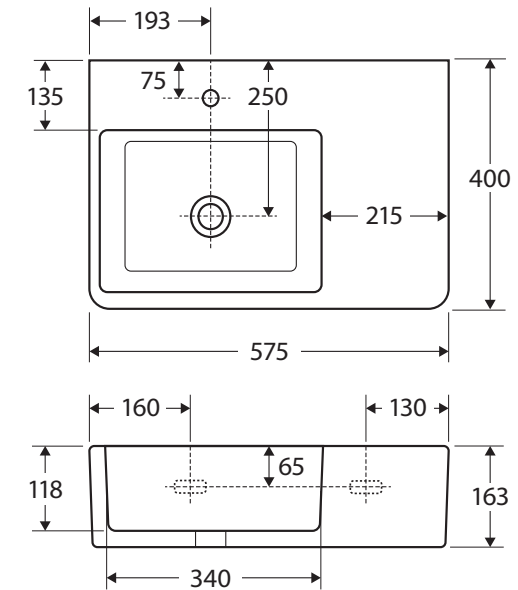

## LEFT-HAND WALL-HUNG BASIN

### Features

- Can be installed for AS1428.1 Accessible compliance
- Ideal for small bathrooms or powder rooms
- Fully vitreous china
- One tap hole, with overflow
- Requires 32 mm waste with overflow (not included)
- Wall mounting bolts included
- Capacity: 5.3 litres; weight: 22kg

While we aim to ensure specifications are correct at the time of publication, Fienza reserves the right to make modifications without prior notice. Physical colour may vary from image shown. All measurements are shown in millimetres. For ceramic products, please allow +/- 10 mm tolerance for manufacturing variance. Always use physical product measurements for mark-ups and roughing-in as the technical drawing may differ from actual product received.