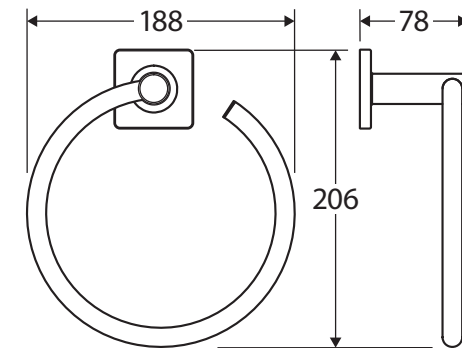

Sansa® HAND TOWEL RING

Features

- Soft square cover plate
- Super strong 4-point wall mount
- Fixed ring position
- Fully concealed fixings
- Made from zinc and stainless steel
- Hex key not required for installation

Please Note: These products may have a visible Fienza or Watermark logo.

Available in

Electroplated
Chrome
83202

Electroplated
Matte White
83202MW

Electroplated
Matte Black
83202MB

PVD
Brushed Nickel
83202BN

PVD
Gun Metal
83202GM

PVD
Urban Brass
83202UB

Cleaning & Care

- Regularly clean with mild soapy water using a microfibre cloth.
- In highly polluted or coastal locations, we recommend cleaning 2-3 times per week.
- Do not use harsh detergents, bleach, cream cleaners or citrus based cleaners. These substances are abrasive and will damage the surface.
- Do not use undue pressure and wipe in one direction only

While we aim to ensure specifications are correct at the time of publication, Fienza reserves the right to make modifications without prior notice. Physical colour may vary from image shown. All measurements are shown in millimetres. Always use physical product measurements for mark-ups and roughing-in as the technical drawing may differ from actual product received.