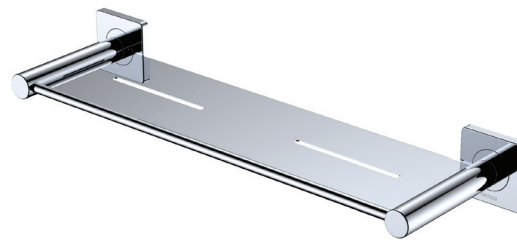

Sansa® SHOWER SHELF

Features

- Soft square cover plates
- Super strong 4-point wall mount
- Drain channels
- Fully concealed fixings
- Made from zinc and stainless steel
- Hex key used in installation

Please Note: These products may have a visible Fienza or Watermark logo.

Available in

Electroplated
Chrome
83207

Electroplated
Matte White
83207MW

Electroplated
Matte Black
83207MB

PVD
Brushed Nickel
83207BN

PVD
Gun Metal
83207GM

PVD
Urban Brass
83207UB

Cleaning & Care