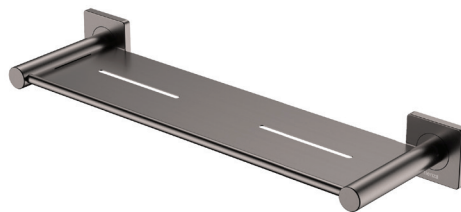

Sansa® SHOWER SHELF

Features

- Soft square cover plates
- Super strong 4-point wall mount
- Drain channels
- Fully concealed fixings
- Made from zinc and stainless steel
- Hex key used in installation

Please Note: These products may have a visible Fienza or Watermark logo.

Available in

Electroplated
Chrome
83207

Electroplated
Matte White
83207MW

Electroplated
Matte Black
83207MB

PVD
Brushed Nickel
83207BN

PVD
Gun Metal
83207GM

PVD
Urban Brass
83207UB

Cleaning & Care