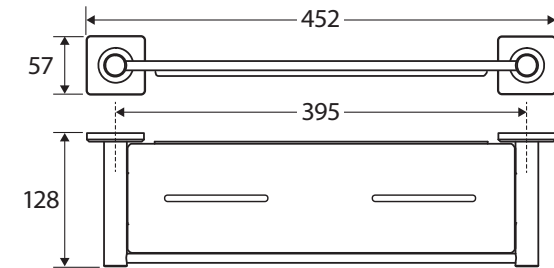

Sansa® SHOWER SHELF

Features

- Soft square cover plates
- Super strong 4-point wall mount
- Drain channels
- Fully concealed fixings
- Made from zinc and stainless steel
- Hex key used in installation

Please Note: These products may have a visible Fienza or Watermark logo.

While we aim to ensure specifications are correct at the time of publication, Fienza reserves the right to make modifications without prior notice. Physical colour may vary from image shown. All measurements are shown in millimetres. Always use physical product measurements for mark-ups and roughing-in as the technical drawing may differ from actual product received.