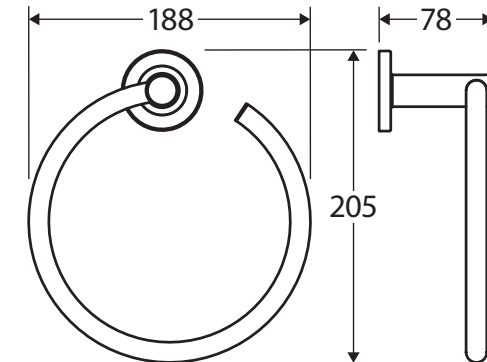

Kaya® HAND TOWEL RING

Features

- Circular cover plate
- Super strong 4-point wall mount
- Fixed ring position
- Fully concealed fixings
- Made from zinc and stainless steel
- Hex key not required for installation

Please Note: These products may have a visible Fienza or Watermark logo.

Available in

Electroplated
Chrome
82802

Electroplated
Matte White
82802MW

Electroplated
Matte Black
82802MB

PVD
Brushed Nickel
82802BN

PVD
Gun Metal
82802GM

PVD
Urban Brass
82802UB

Cleaning & Care

- Regularly clean with mild soapy water using a microfibre cloth.
- In highly polluted or coastal locations, we recommend cleaning 2-3 times per week.
- Do not use harsh detergents, bleach, cream cleaners or citrus based cleaners. These substances are abrasive and will damage the surface.
- Do not use undue pressure and wipe in one direction only

While we aim to ensure specifications are correct at the time of publication, Fienza reserves the right to make modifications without prior notice. Physical colour may vary from image shown. All measurements are shown in millimetres. Always use physical product measurements for mark-ups and roughing-in as the technical drawing may differ from actual product received.