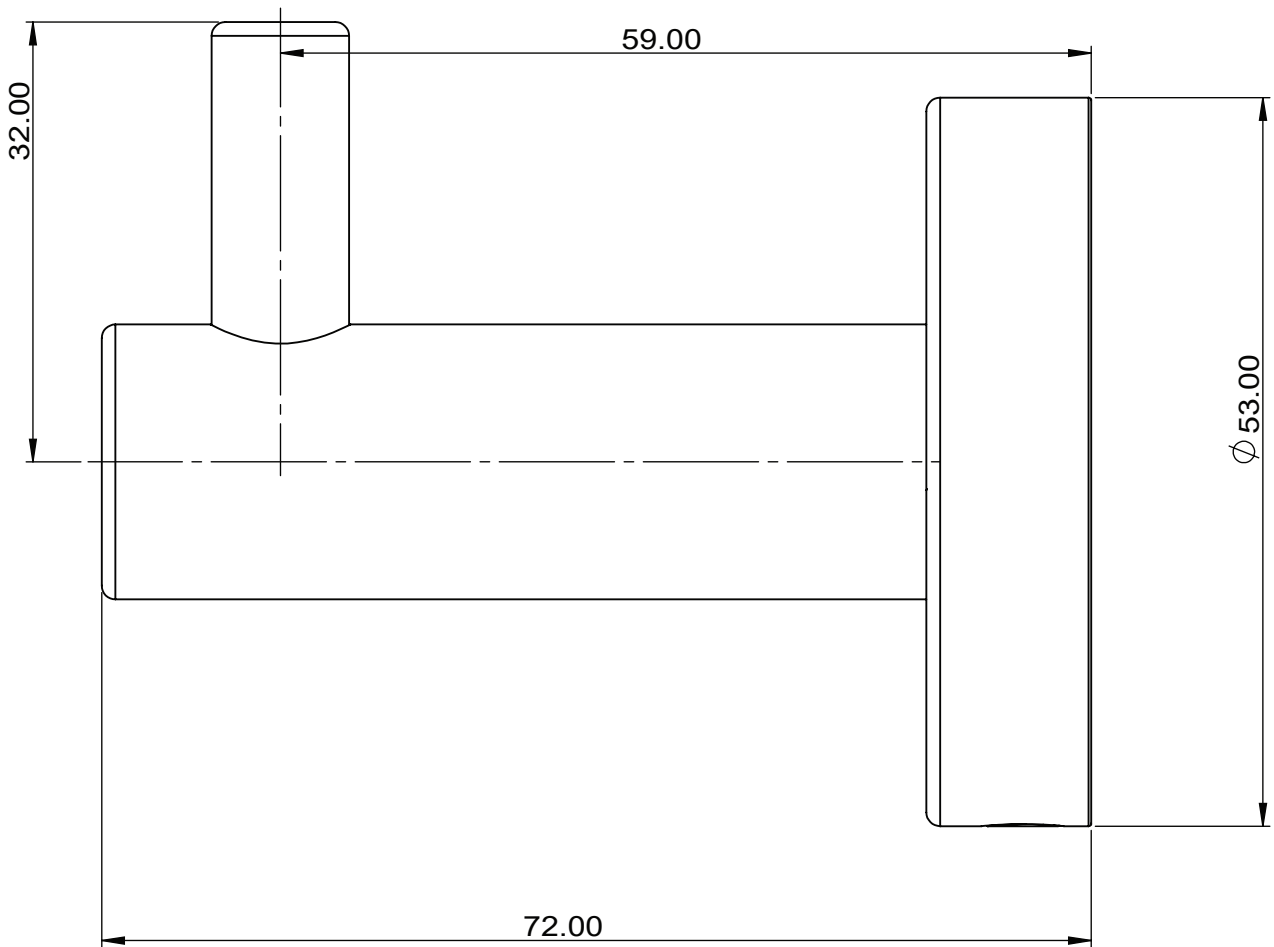

SPECIFICATIONS

SOUL ROBE HOOK

Adp

- JACCSOURHCP (Chrome)
- JACCSOURHBK (Matte Black)
- JACCSOURHMK (Brushed Nickel)
- JACCSOURHBB (Brushed Brass)
- JACCSOURHWH (Matte White)
- JACCSOURHBCO (Brushed Copper)