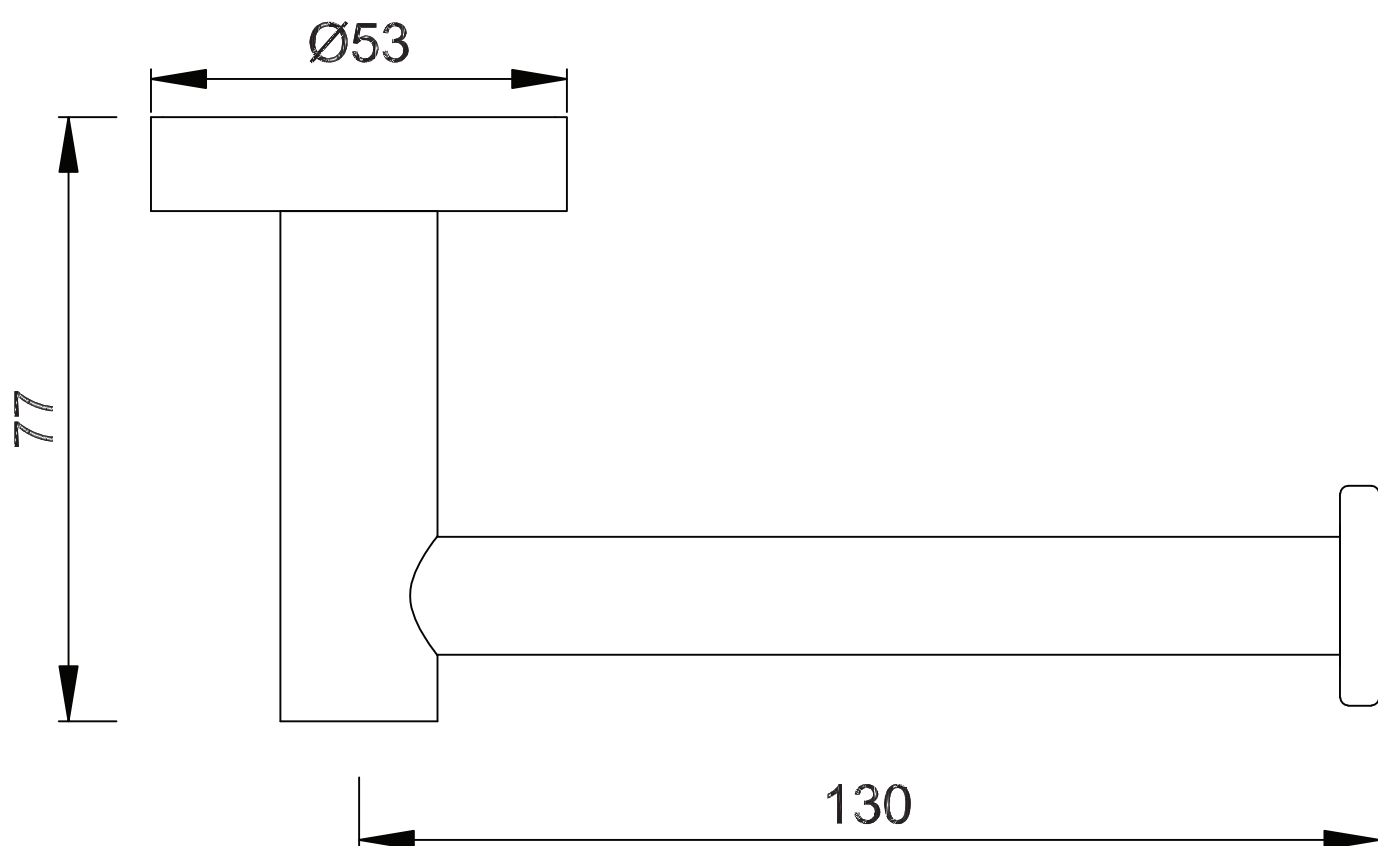

SPECIFICATIONS

SOUL TOILET ROLL HOLDER

Adp

- JACCSOUTOCP (Chrome)
- JACCSOUTOBK (Matte Black)
- JACCSOUTONK (Brushed Nickel)
- JACCSOUTOBB (Brushed Brass)
- JACCSOUTOWH (Matte White)
- JACCSOUTOBCO (Brushed Copper)